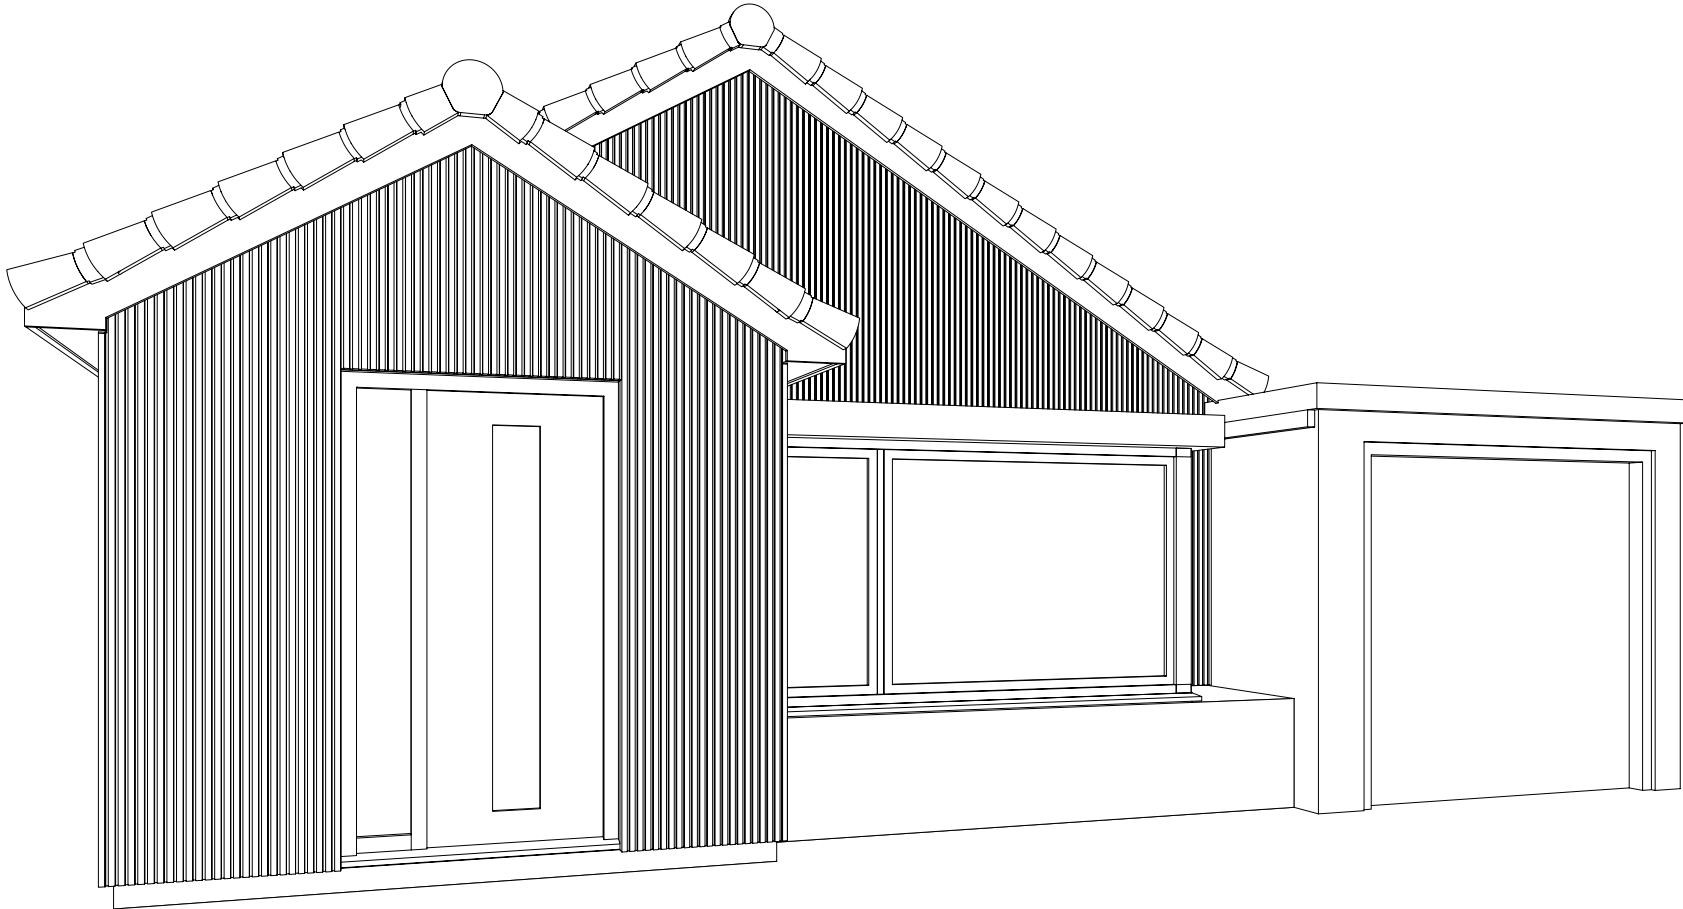

3 Perspective-NE  
Scale: 1:1.2

1 Perspective-SE  
Scale: 1:1.2

Copyright © 2023 Fitzgerald Architecture. All rights reserved

**Fitzgerald architecture**

4A Shepherds Way Everton,  
Hampshire, SO41 0DB.  
T +44(0)1590 644154  
F +44(0)1590 644154  
E info@fitzgeraldarchitecture.com  
W www.fitzgeraldarchitecture.com

Revisions:

-  
-  
-  
-  
-

Works to 27 Pinewood Road  
ALTERATIONS TO FRONT  
General Arrangement  
Perspective Views-Proposed

Date:  
28.09.23

Scale:  
NTS@A3

Project No:  
23141

Cadd file:  
141P002-X.vwx  
Issue for:  
PLANNING APPLICATION  
Drawing No:  
**141/P/007**