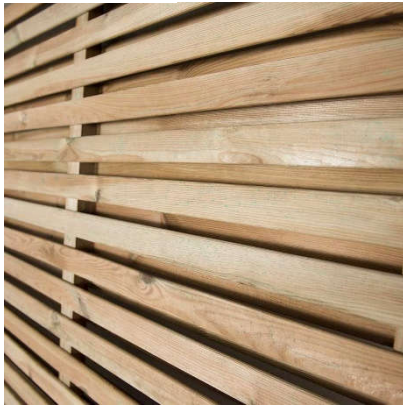

FENCING

Fencing between two terraces to be horizontal slatted fence, 2.2m high. Slatted both sides to prevent views through. Colour clear satin finish, both sides.

1.8m high Paladin weldmesh fence for security around sun terrace but allowing views to pond in SW corner. Colour Black RAL 9005

Timber palisade or hit and miss fencing in SW corner to replace existing fence and screen views from footpath towards sun terrace. 1100mm high timber palisade on concrete posts. Colour Natural Pressure Impregnated timber.

1200mm high hoop top railing along top of bank to brook. Colour Black RAL 9005. Where railing is required to top of retaining wall to be 1100mm high on top of wall with 100mm upstand.

1100mm high timber post and 3 rail fencing. Softwood timber. Pressure impregnated. Colour natural

STREET FURNITURE

Specification in Abbey Fields Management Plan design guide:

Broxap Derby Litter bin
Colour Black RAL 9005

Chris Nangle – Green Oak back bench.
2m long colour - Natural

Bollard – Broxap
BX17 pointed
timber bollard
200mm square,
1200mm high
with rebate
and reflective
strip