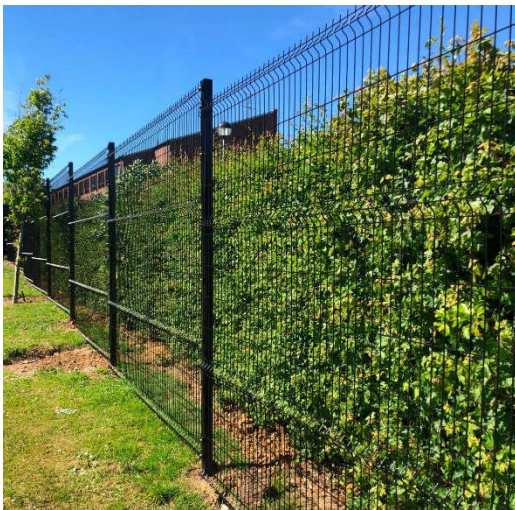

FENCING

Fencing between two terraces to be horizontal slatted fence, 2.2m high. Slatted both sides to prevent views through. Colour clear satin finish, both sides.

1.8m high Paladin weldmesh fence for security around sun terrace but allowing views to pond in SW corner. Colour Black RAL 9005

Timber palisade or hit and miss fencing in SW corner to replace existing fence and screen views from footpath towards sun terrace. 1100mm high timber palisade on concrete posts. Colour Natural Pressure Impregnated timber.

1200mm high hoop top railing along top of bank to brook. Colour Black RAL 9005. Where railing is required to top of retaining wall to be 1100mm high on top of wall with 100mm upstand.

1100mm high timber post and 3 rail fencing. Softwood timber. Pressure impregnated. Colour natural