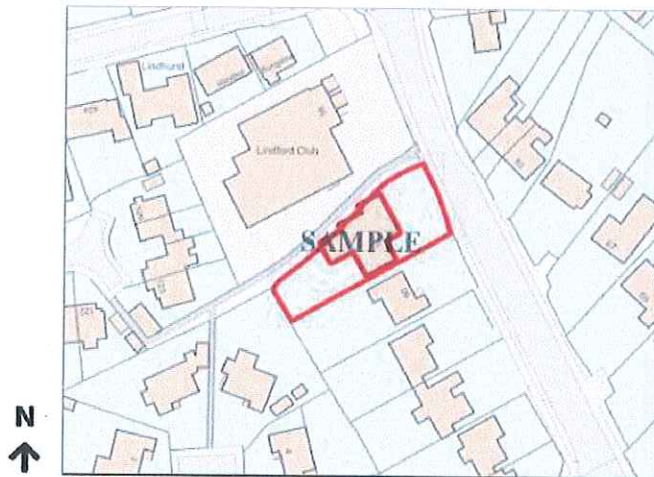

Planning Portal Reference: PP-12151574v1