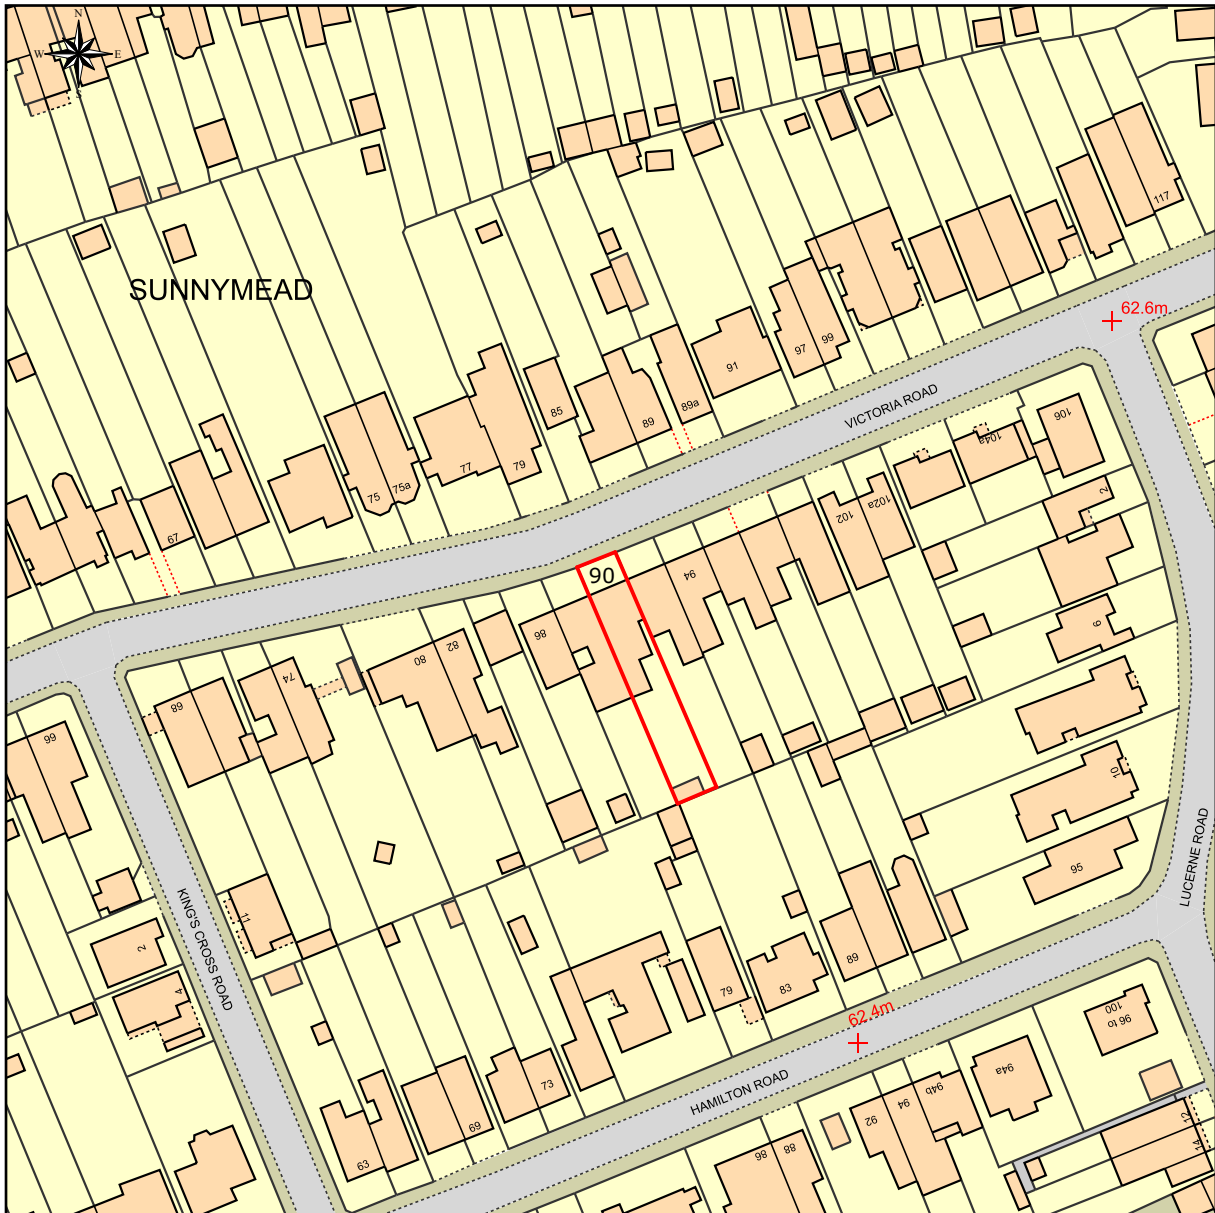

Location Plan

90 Victoria Road OX2 7QE

This Plan includes the following Licensed Data: OS MasterMap Colour PDF Location Plan by the Ordnance Survey National Geographic Database and incorporating surveyed revision available at the date of production. Reproduction in whole or in part is prohibited without the prior permission of Ordnance Survey. The representation of a road, track or path is no evidence of a right of way. The representation of features, as lines is no evidence of a property boundary. © Crown copyright and database rights, 2023. Ordnance Survey 0100031673