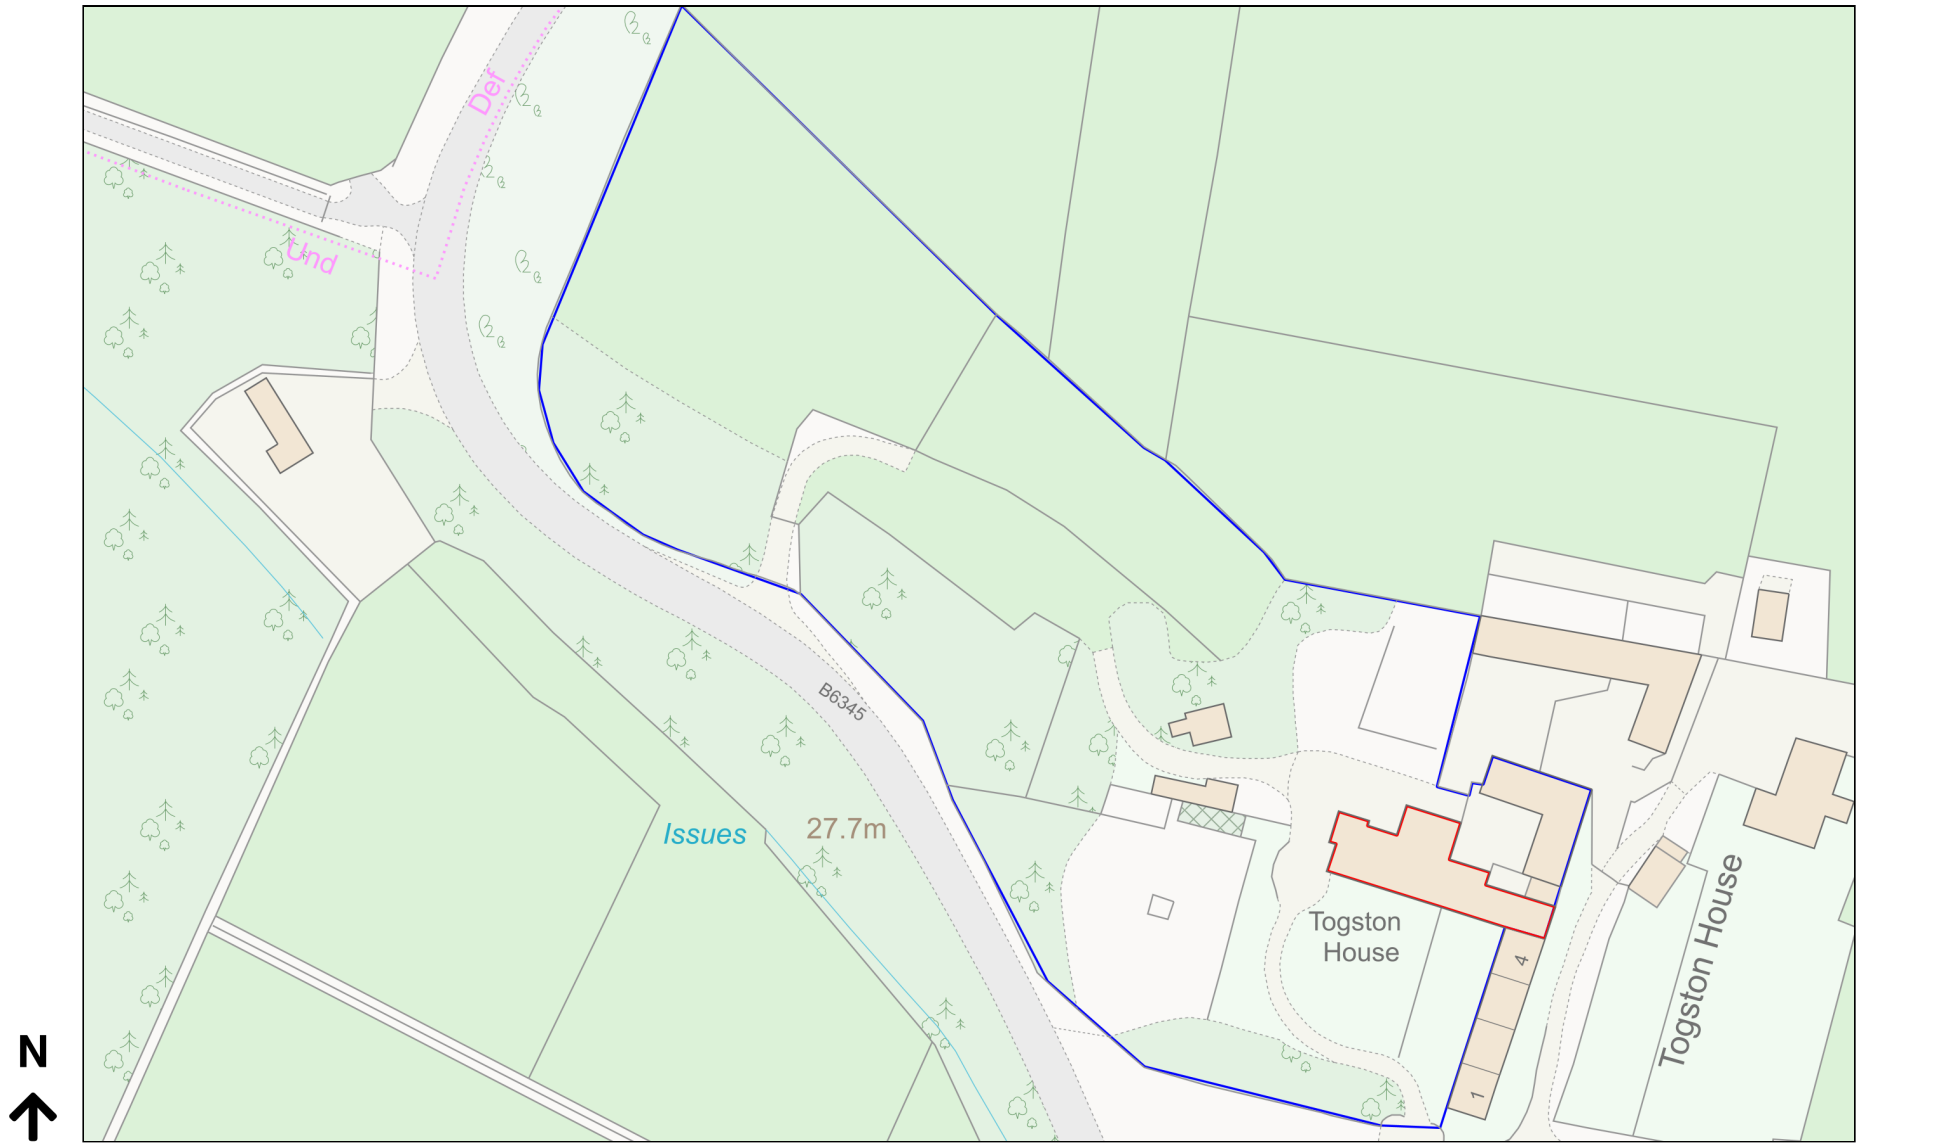

# Location Plan

Site Address: Easting: 425036 Northing: 602737

Date Produced: 09-Oct-2023

Scale: 1:1250 @A4

Planning Portal Reference: PP-12469954v1