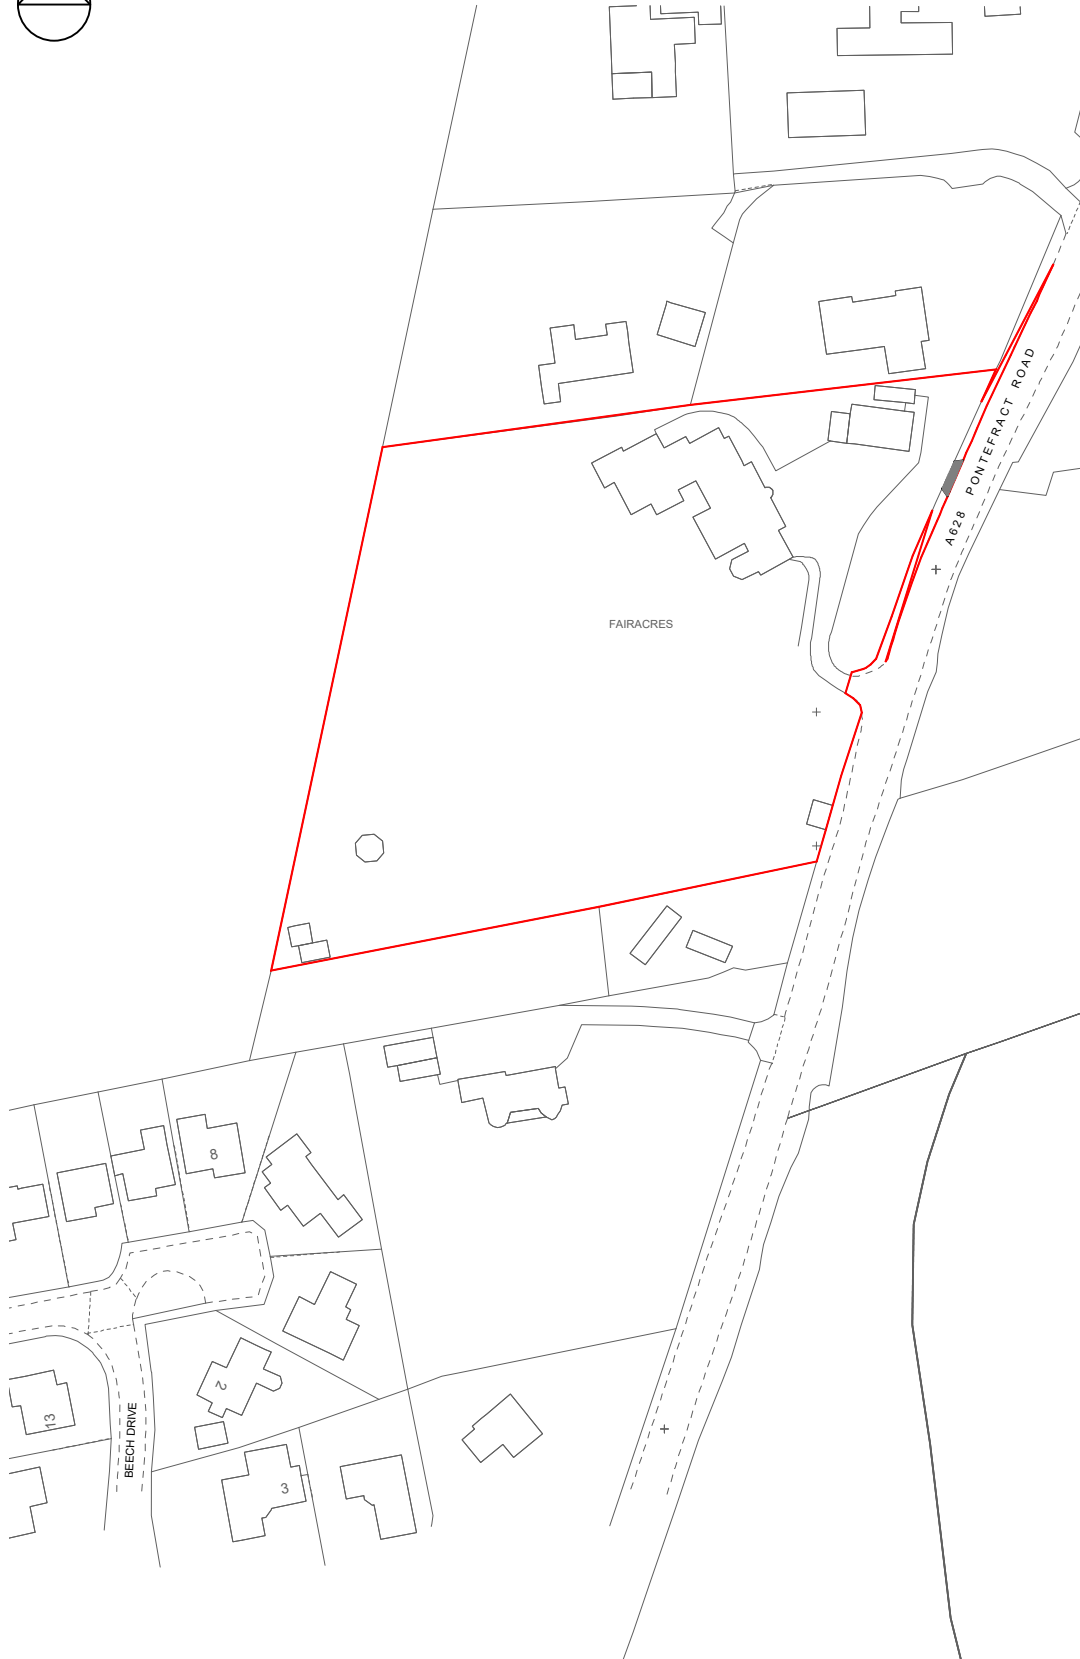

General Notes

- This drawing should not be scaled for setting out purposes.
- This drawing shows the provisional design only and is subject to Local Authority approval.
- This drawing is based upon a topographical / ordnance survey provided by others.

REV	DATE	DESCRIPTION
PROJECT		
FAIRACRES,PONTEFRACT ROAD, ACKWORTH		
TITLE		
LOCATION PLAN		
SCALE		
1:1250 @ A4		
DRAWING		
2228 002		
DATE		
OCT 2023		