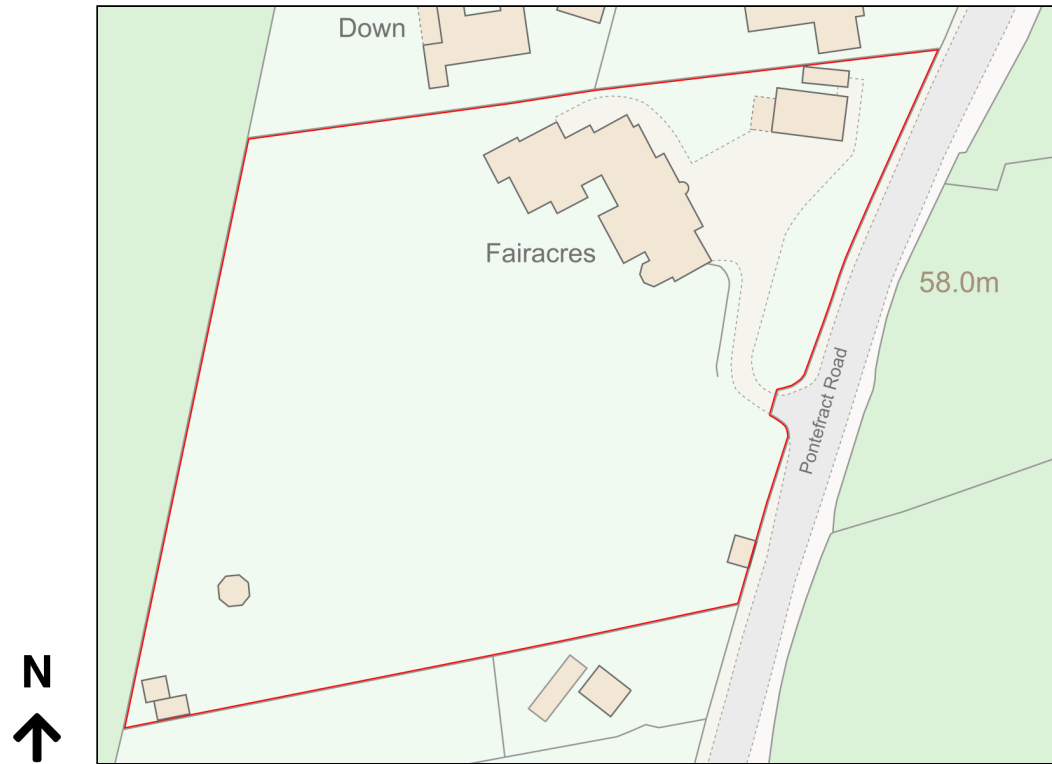

Location Plan

Site Address: Fairacre, Pontefract Road, Ackworth, Pontefract, WF7 7EU

Date Produced: 20-Sep-2023

Scale: 1:1250 @A4

Planning Portal Reference: PP-12469385v1