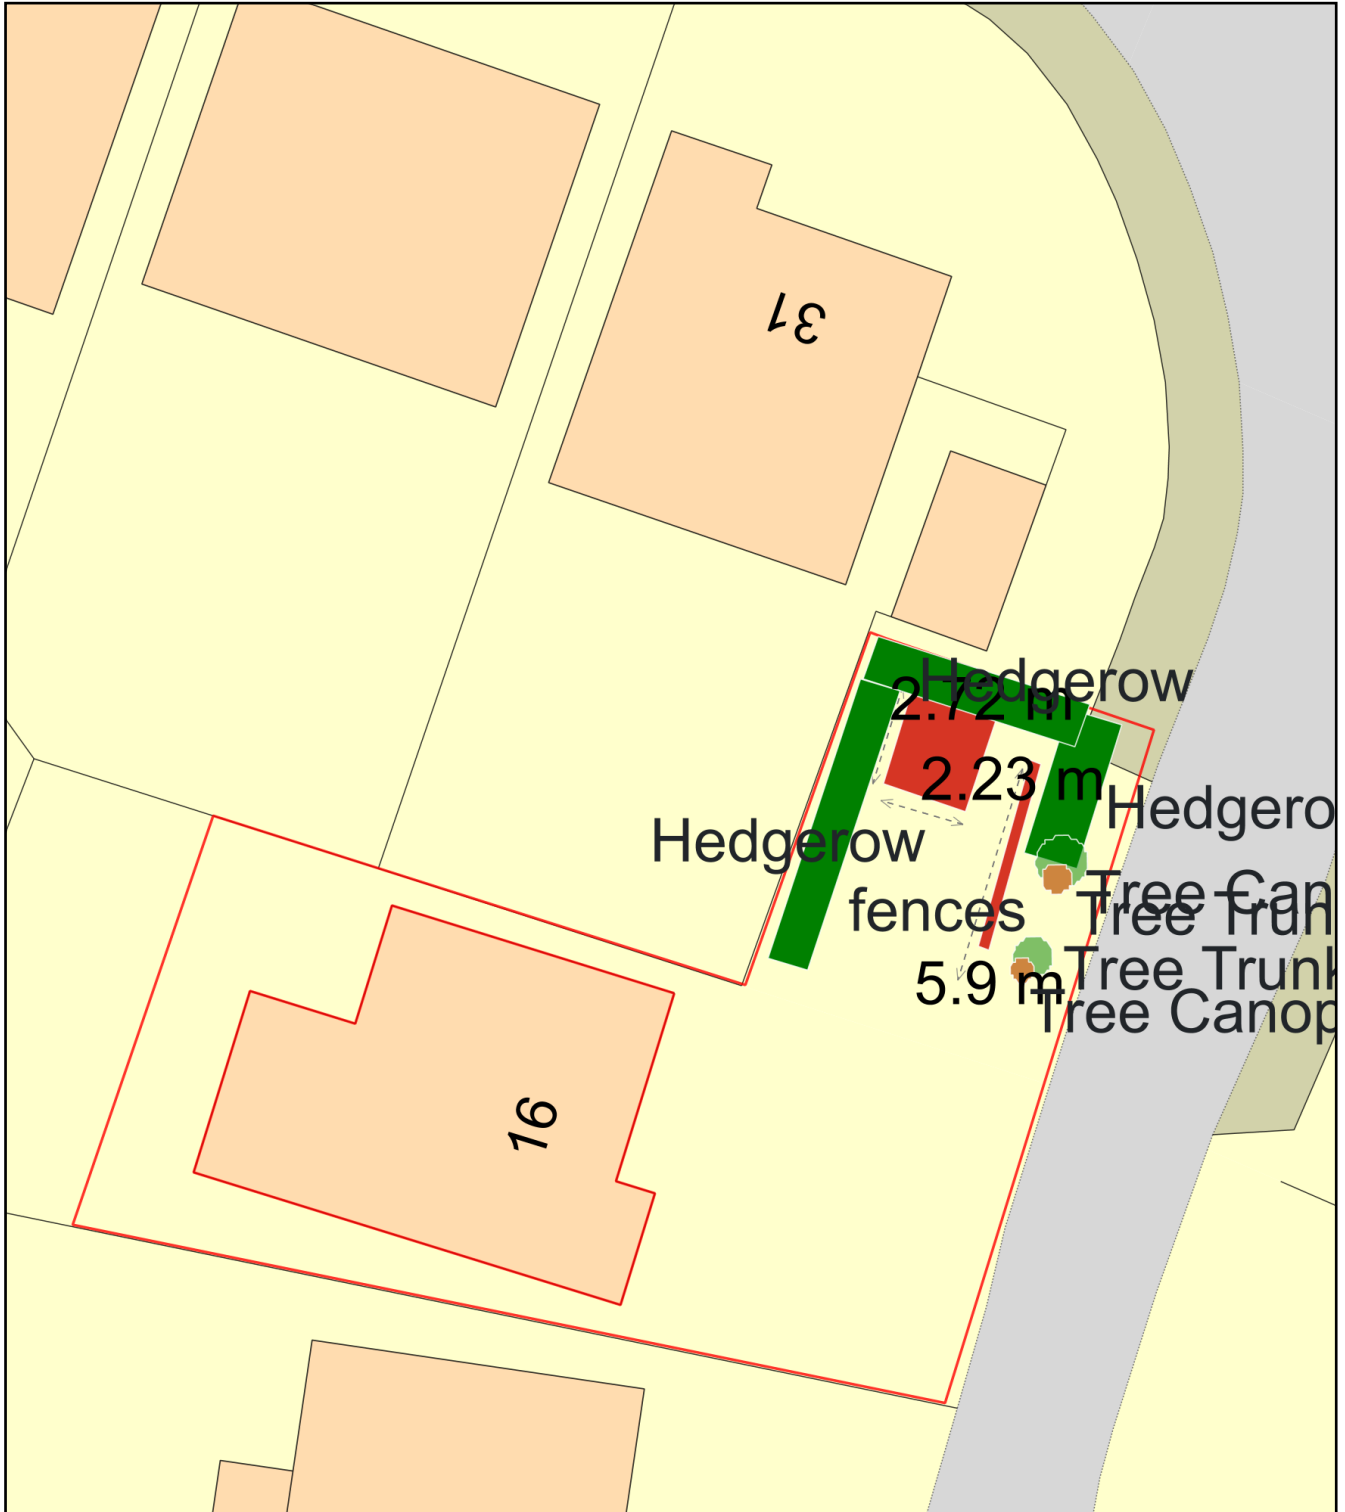

Site plan for shed

Plan Produced for: BERNARD AGOPIAN

Date Produced: 12 Oct 2023

Plan Reference Number: TQRQM23285135452650

Scale: 1:200 @ A4

RECEIVED

23/00641/FUL

13.10.2023