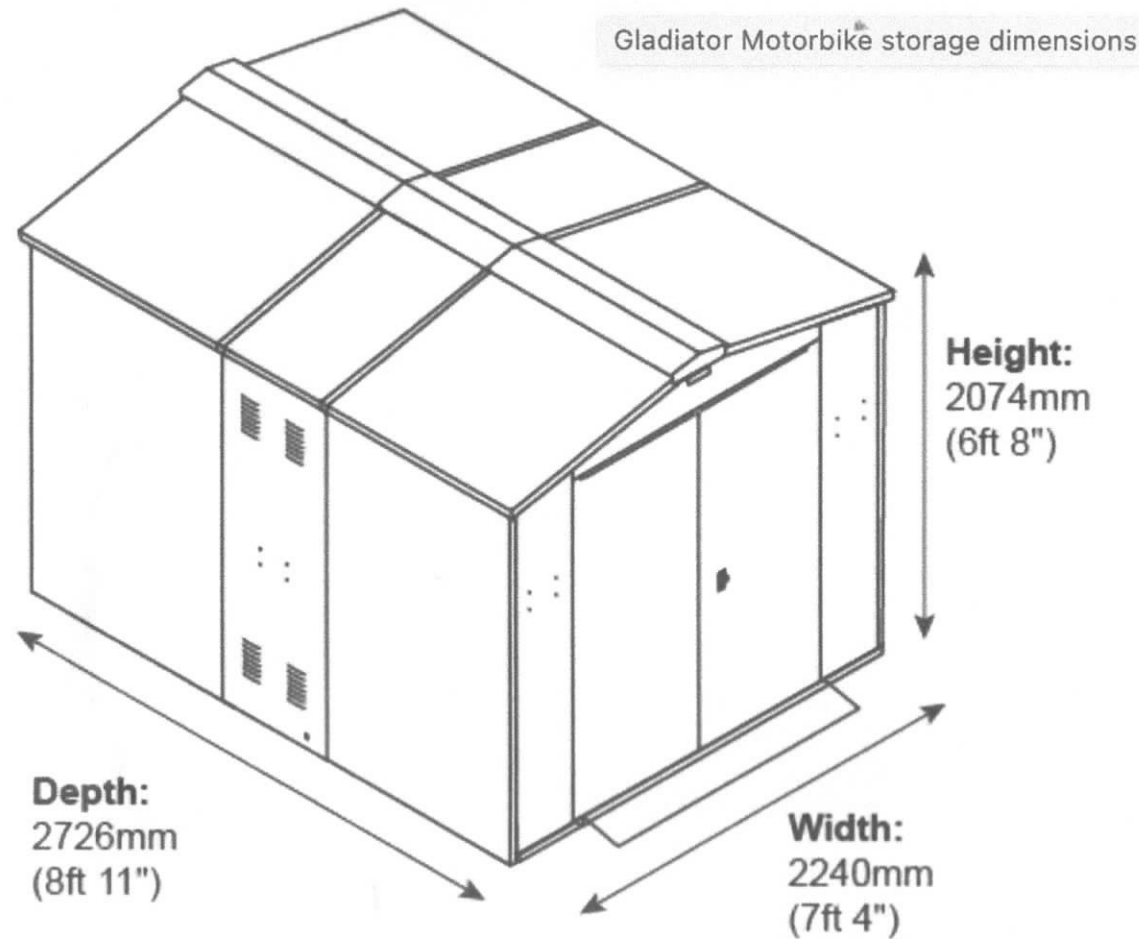

Gladiator Motorbike Storage Shed - Dimensions

GLADIATOR MOTORBIKE UNIT (HIGH SECURITY) EXTERNAL MEASUREMENTS

Weight:
378kg (59.5 stone)
Door Aperture:
1690mm (5ft 6") x
1420mm (4ft 7")

Door Clearance
760mm (2ft 6")

Depth:
2726mm
(8ft 11")

Depth with Ramp:
2888mm (9ft 5")

Width:
2240mm
(7ft 4")

Height:
2074mm
(6ft 8")