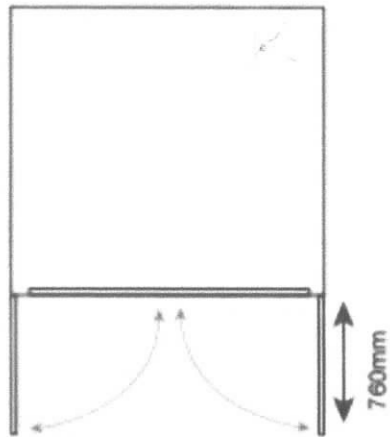

Gladiator Motorbike Storage Shed - Dimensions

GLADIATOR MOTORBIKE UNIT (HIGH SECURITY) EXTERNAL MEASUREMENTS

Weight:
378kg (59.5 stone)
Door Aperture:
1690mm (5ft 6") x
1420mm (4ft 7")

Door Clearance
760mm (2ft 6")

Depth:
2726mm
(8ft 11")

Depth with Ramp:
2888mm (9ft 5")

Width:
2240mm
(7ft 4")

Height:
2074mm
(6ft 8")