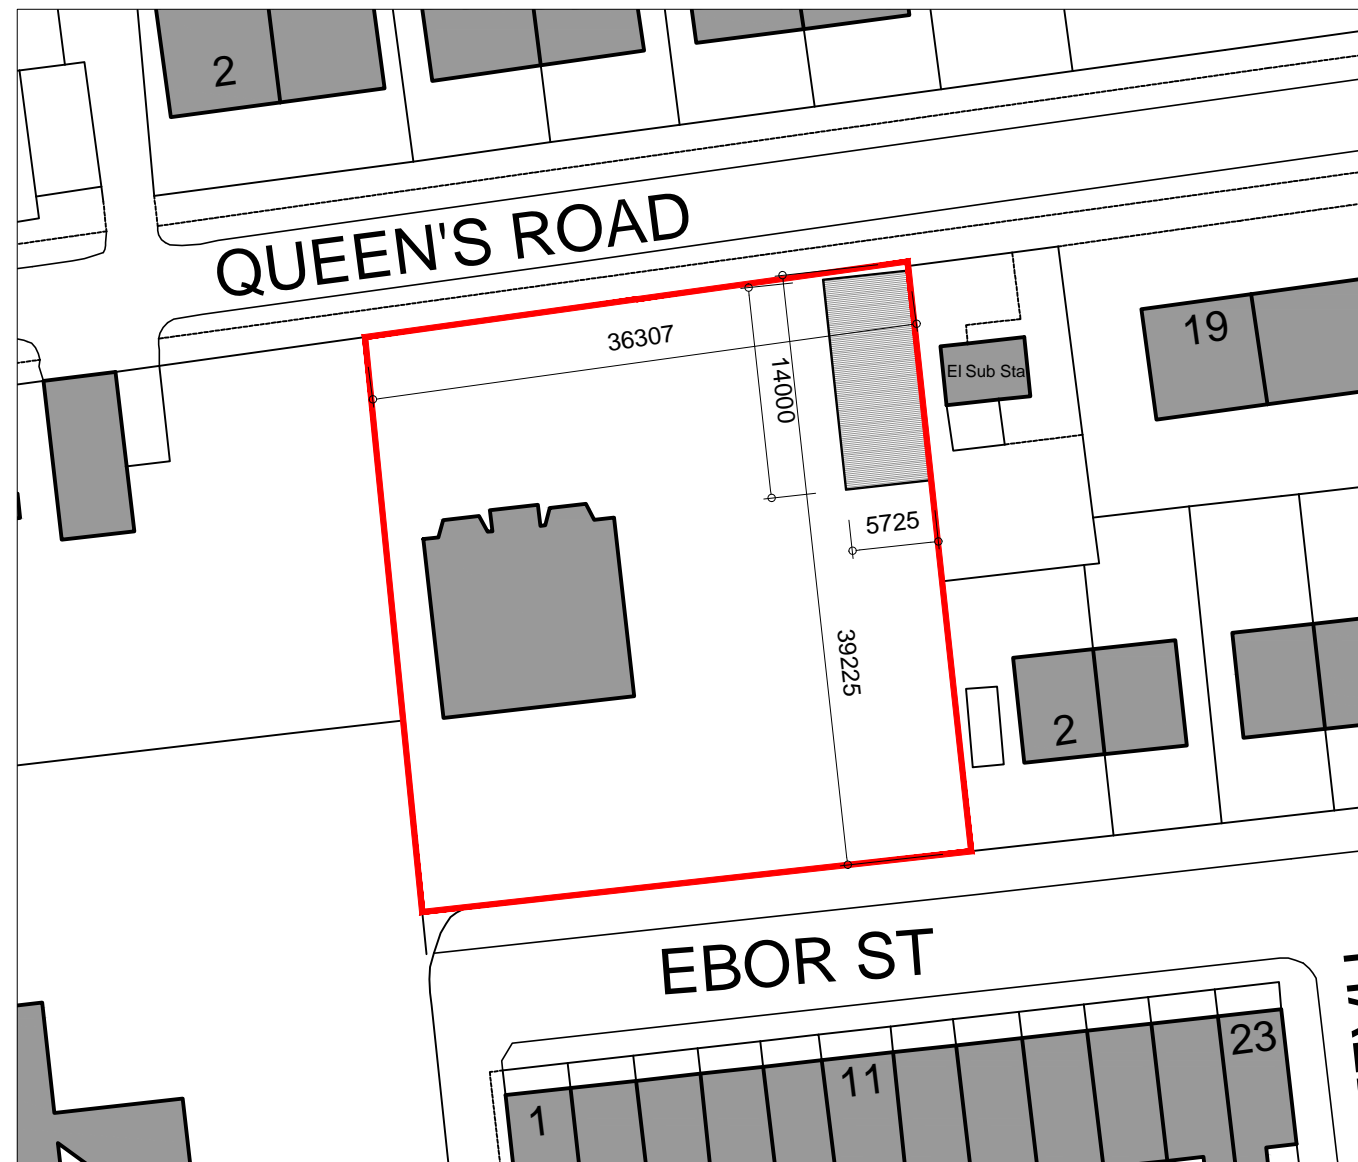

Site location plan 1:1250

Block plan 1:500

LUM
LUMITEKTON

LU092- PA300

Revisions

revision	date	comments

Job Title

Erection of garage structure

Site Address

Queens Rd, Burnley, BB10 1xx

Drawing Title

Site plans

Scale

As shown @ A3

Date

20.07.23