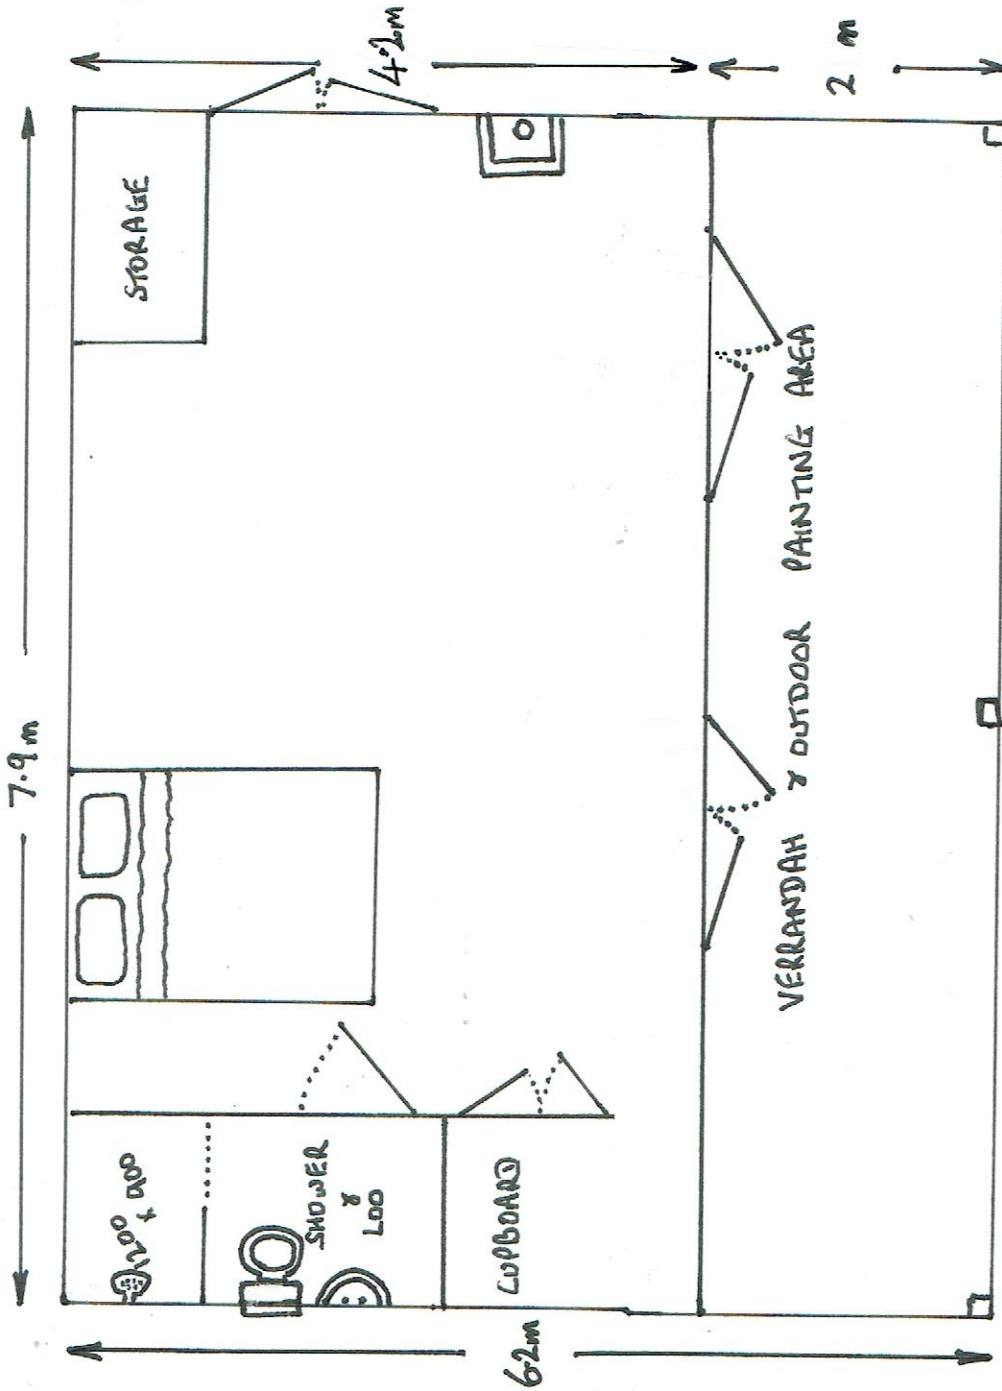

PLAN FOR ANCLLARY
ACCOMODATION & STUDIO

MR & MRS JONAS
WINDWHISTLE BARTON

KERSWELL

EXIS ZET

CLAD IN LOCALLY SOURCED

DOUGLAS FIR WANEY BOARD

ANTHRACITE UPVC JOINERY

LOCAL CEDAR SHINGLES ROOF

SCALE 1:50