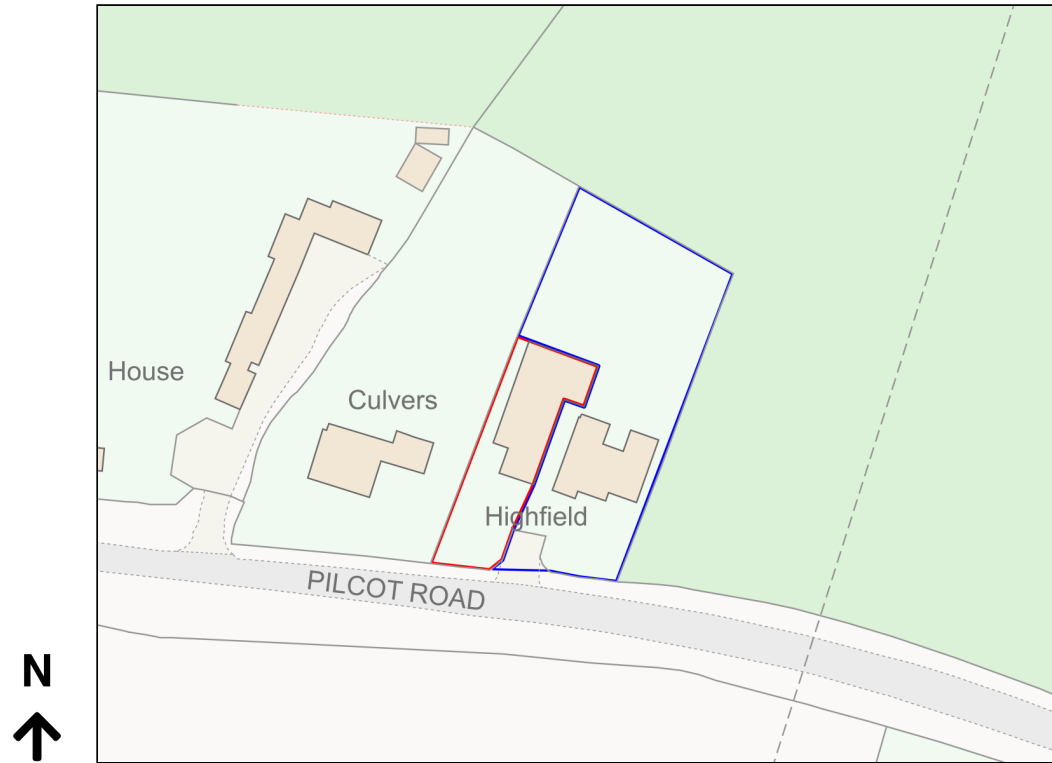

# Location Plan

Site Address: **Highfield, Pilcot Hill, Dogmersfield, Hook, RG27 8SX**

Date Produced: **13-Oct-2023**

Scale: **1:1250 @A4**

Planning Portal Reference: **PP-12518736v1**