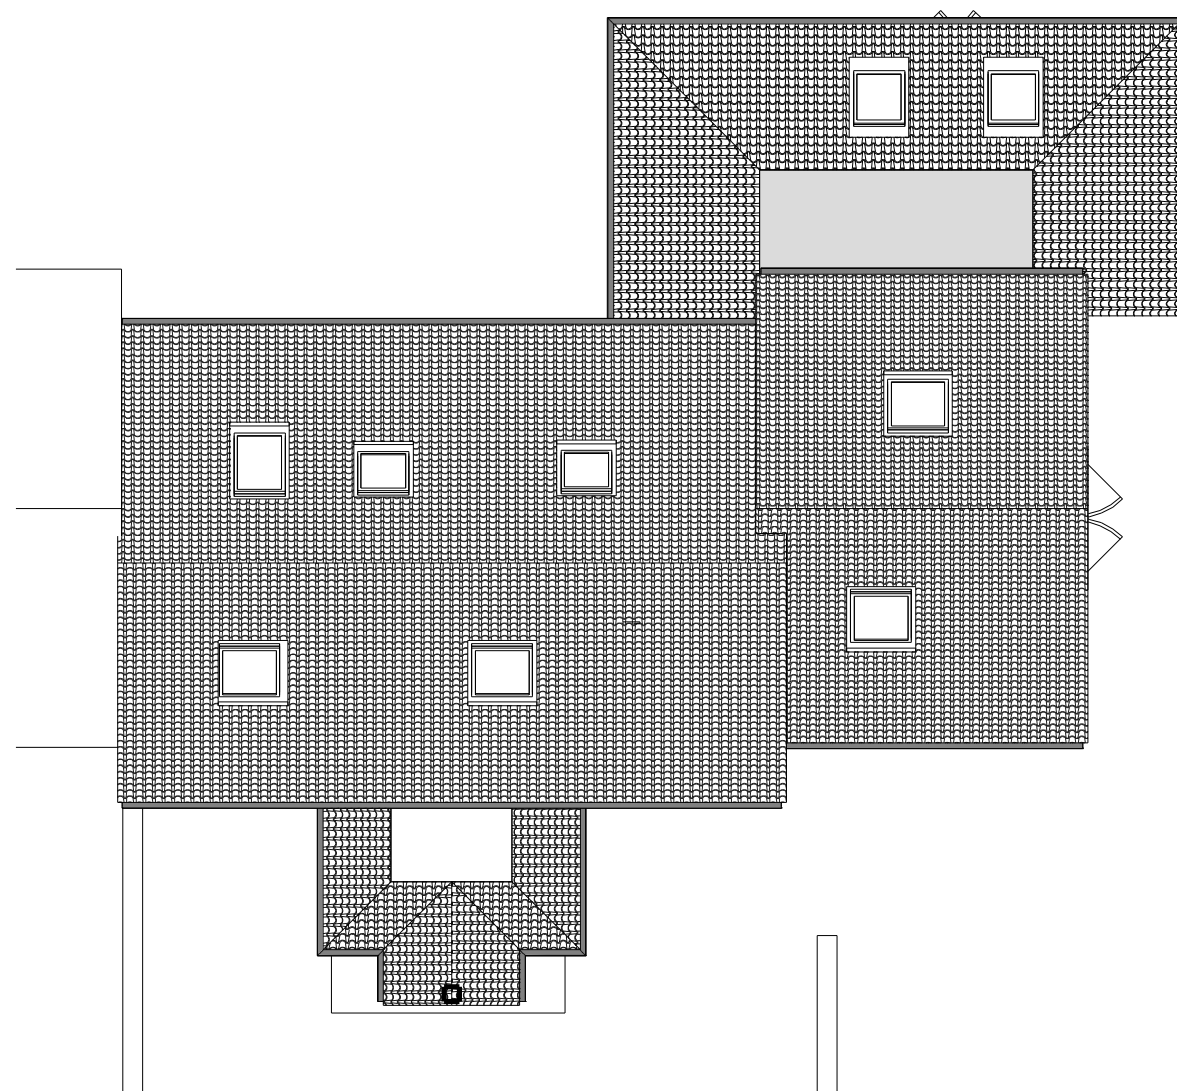

1 Existing Roof
1 : 100

2 Proposed Roof
1 : 100

VISUAL SCALE 1:100 @ A3

LANGLEY
Planning & Design

Copse Farm House, Brookshill Drive, Harrow, HA3 6SB

www.LangleyPlanning.co.uk info@LangleyPlanning.co.uk

1 Townsend West Mill
Buntingford

Proposed Roof Plans

Project number	5634586
Date	08/23
Drawn by	Author
Checked by	Checker

P105

Scale 1 : 100 @ A3