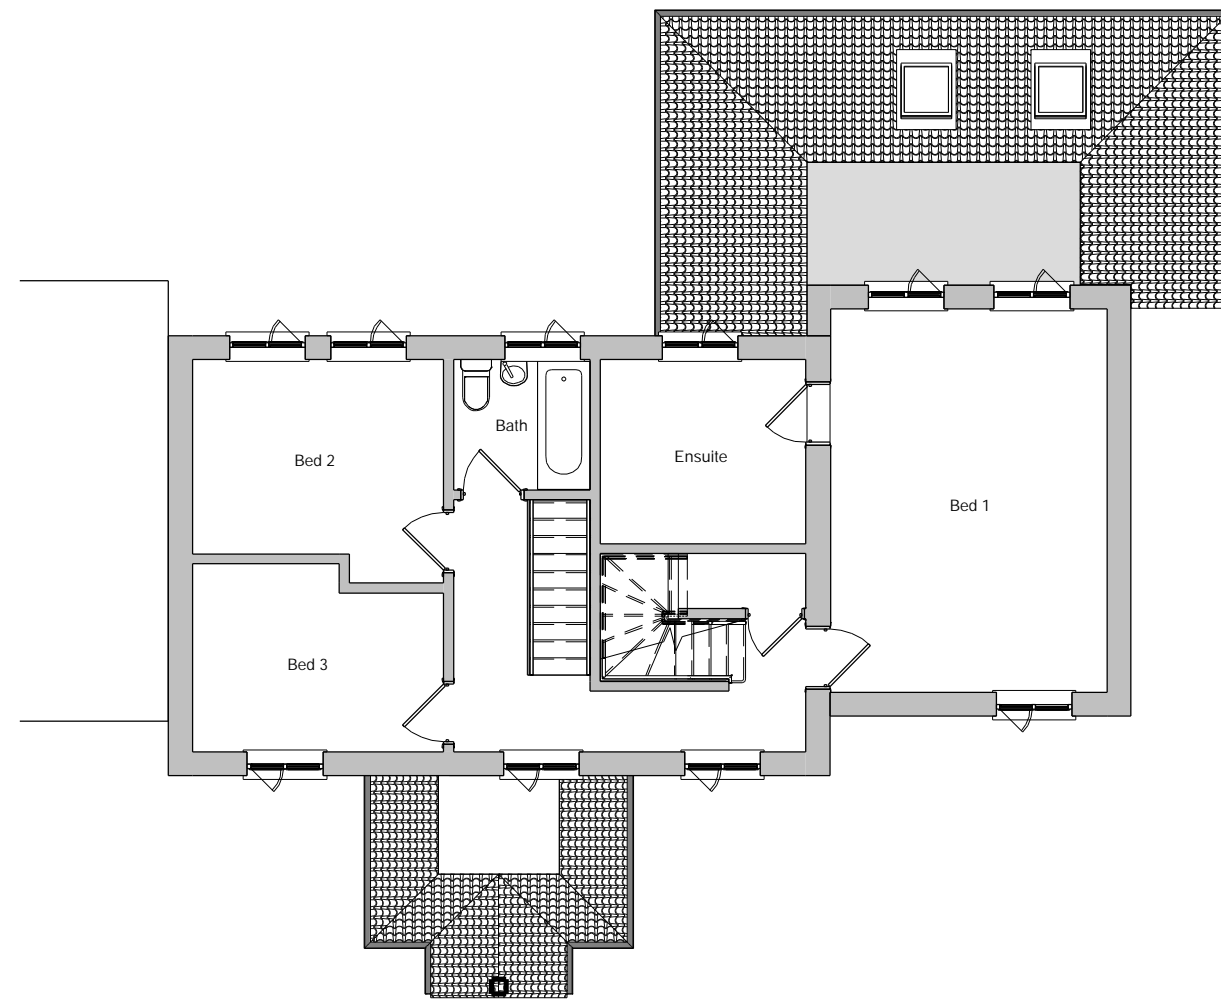

**P1** Ground Floor  
1 : 100

VISUAL SCALE 1:100 @ A3

**1** First Floor  
1 : 100

**LANGLEY**  
Planning & Design

Copse Farm House, Brookshill Drive, Harrow, HA3 6SB

www.LangleyPlanning.co.uk info@LangleyPlanning.co.uk

1 Townsend West Mill  
Buntingford

Proposed Plans

Project number 5634586

Date 08/23

Drawn by DKH

Checked by CLT

**P101**

Scale 1 : 100 @ A3