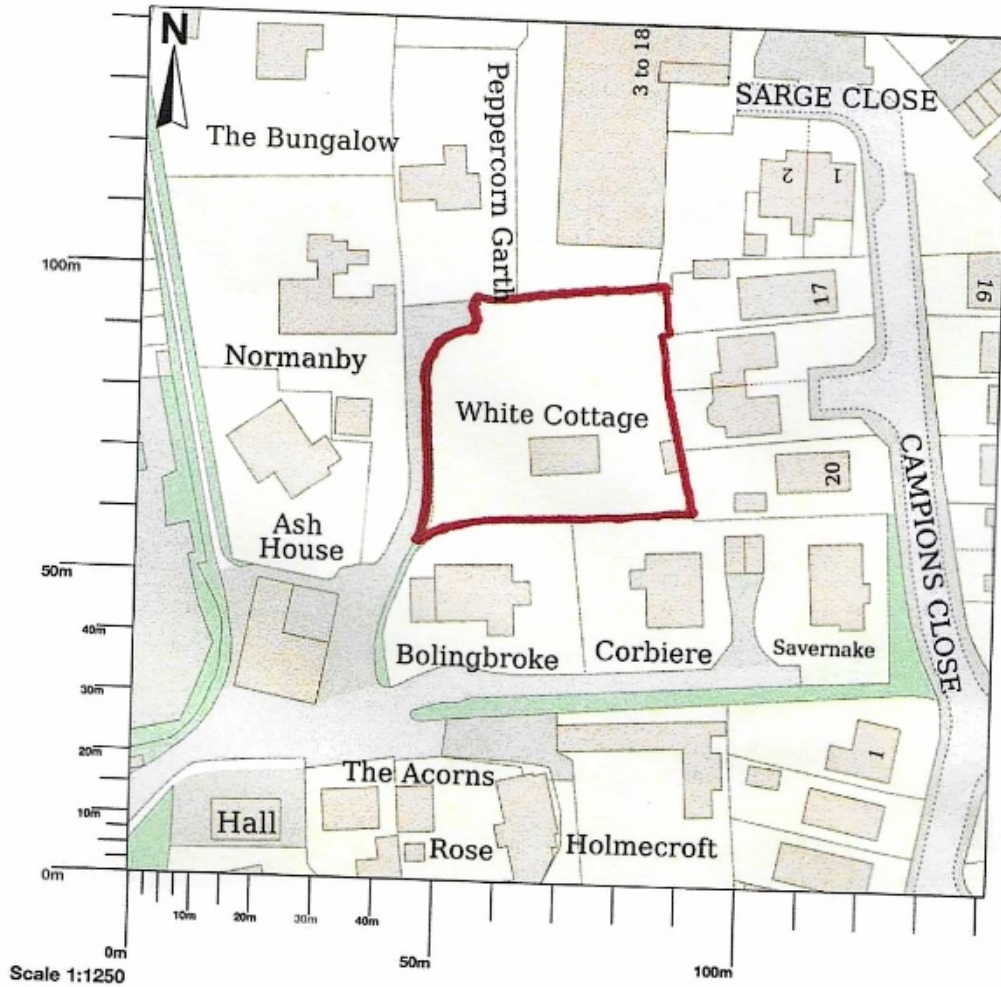

White Cottage, Peppercorn Walk, Holton-Le-Clay, Grimsby, DN36 5DQ

© Crown copyright and database rights 2023 OS 100054135. Map area bounded by: 528627,402546 528769,402688. Produced on 02 October 2023 from the OS National Geographic Database. Supplied by UKPlanningMaps.com. Unique plan reference: p2e//1008999/1361364