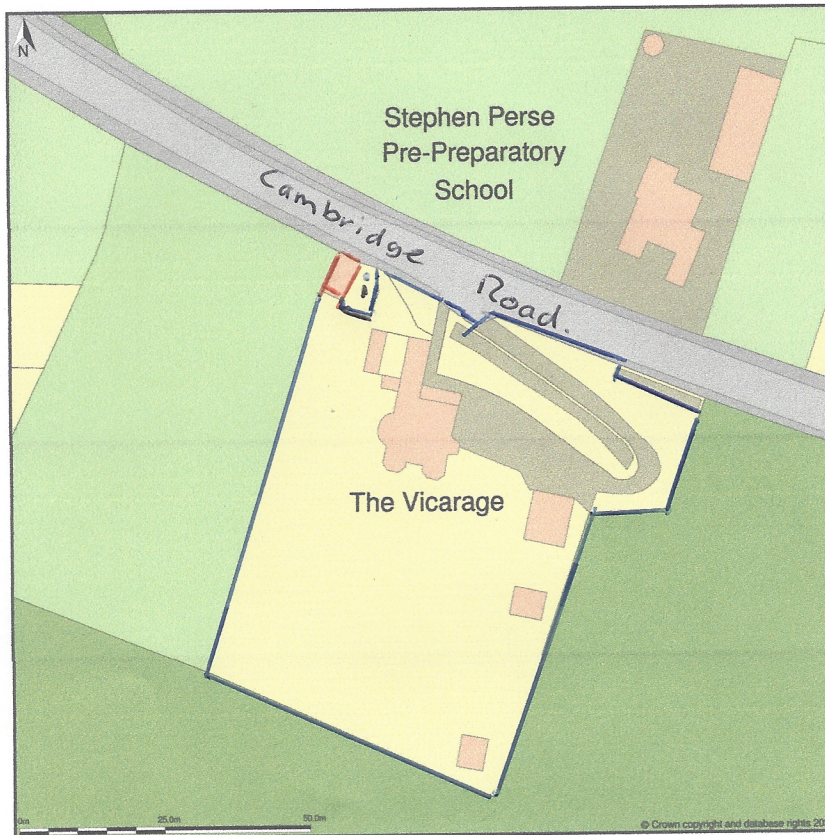

The Old Vicarage, Cambridge Road, Madingley, Cambridgeshire, CB23 8AH

Madingley
Habit
roundabout

Location Plan shows area bounded by: 539599.23, 260203.22 539740.65, 260344.64 (at a scale of 1:1250), OSGridRef: TL39666027. The representation of a road, track or path is no evidence of a right of way. The representation of features as lines is no evidence of a property boundary.

Produced on 17th Oct 2023 from the Ordnance Survey National Geographic Database and incorporating surveyed revision available at this date. Reproduction in whole or part is prohibited without the prior permission of Ordnance Survey. © Crown copyright 2023. Supplied by www.buyaplan.co.uk a licensed Ordnance Survey partner (100053143). Unique plan reference: #00854659-A6F03C.