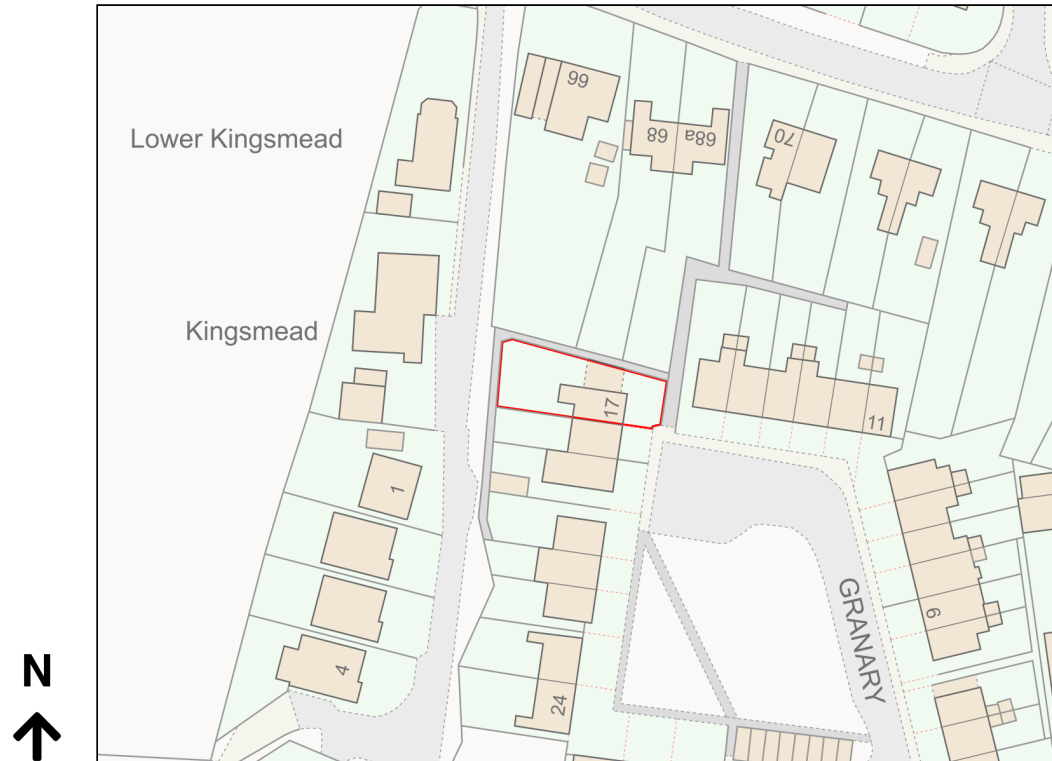

# Location Plan

Site Address: 17, Granary, Paddock Wood, Tonbridge, TN12 6HJ

Date Produced: 09-Oct-2023

Scale: 1:1250 @A4

Planning Portal Reference: PP-12516030v1