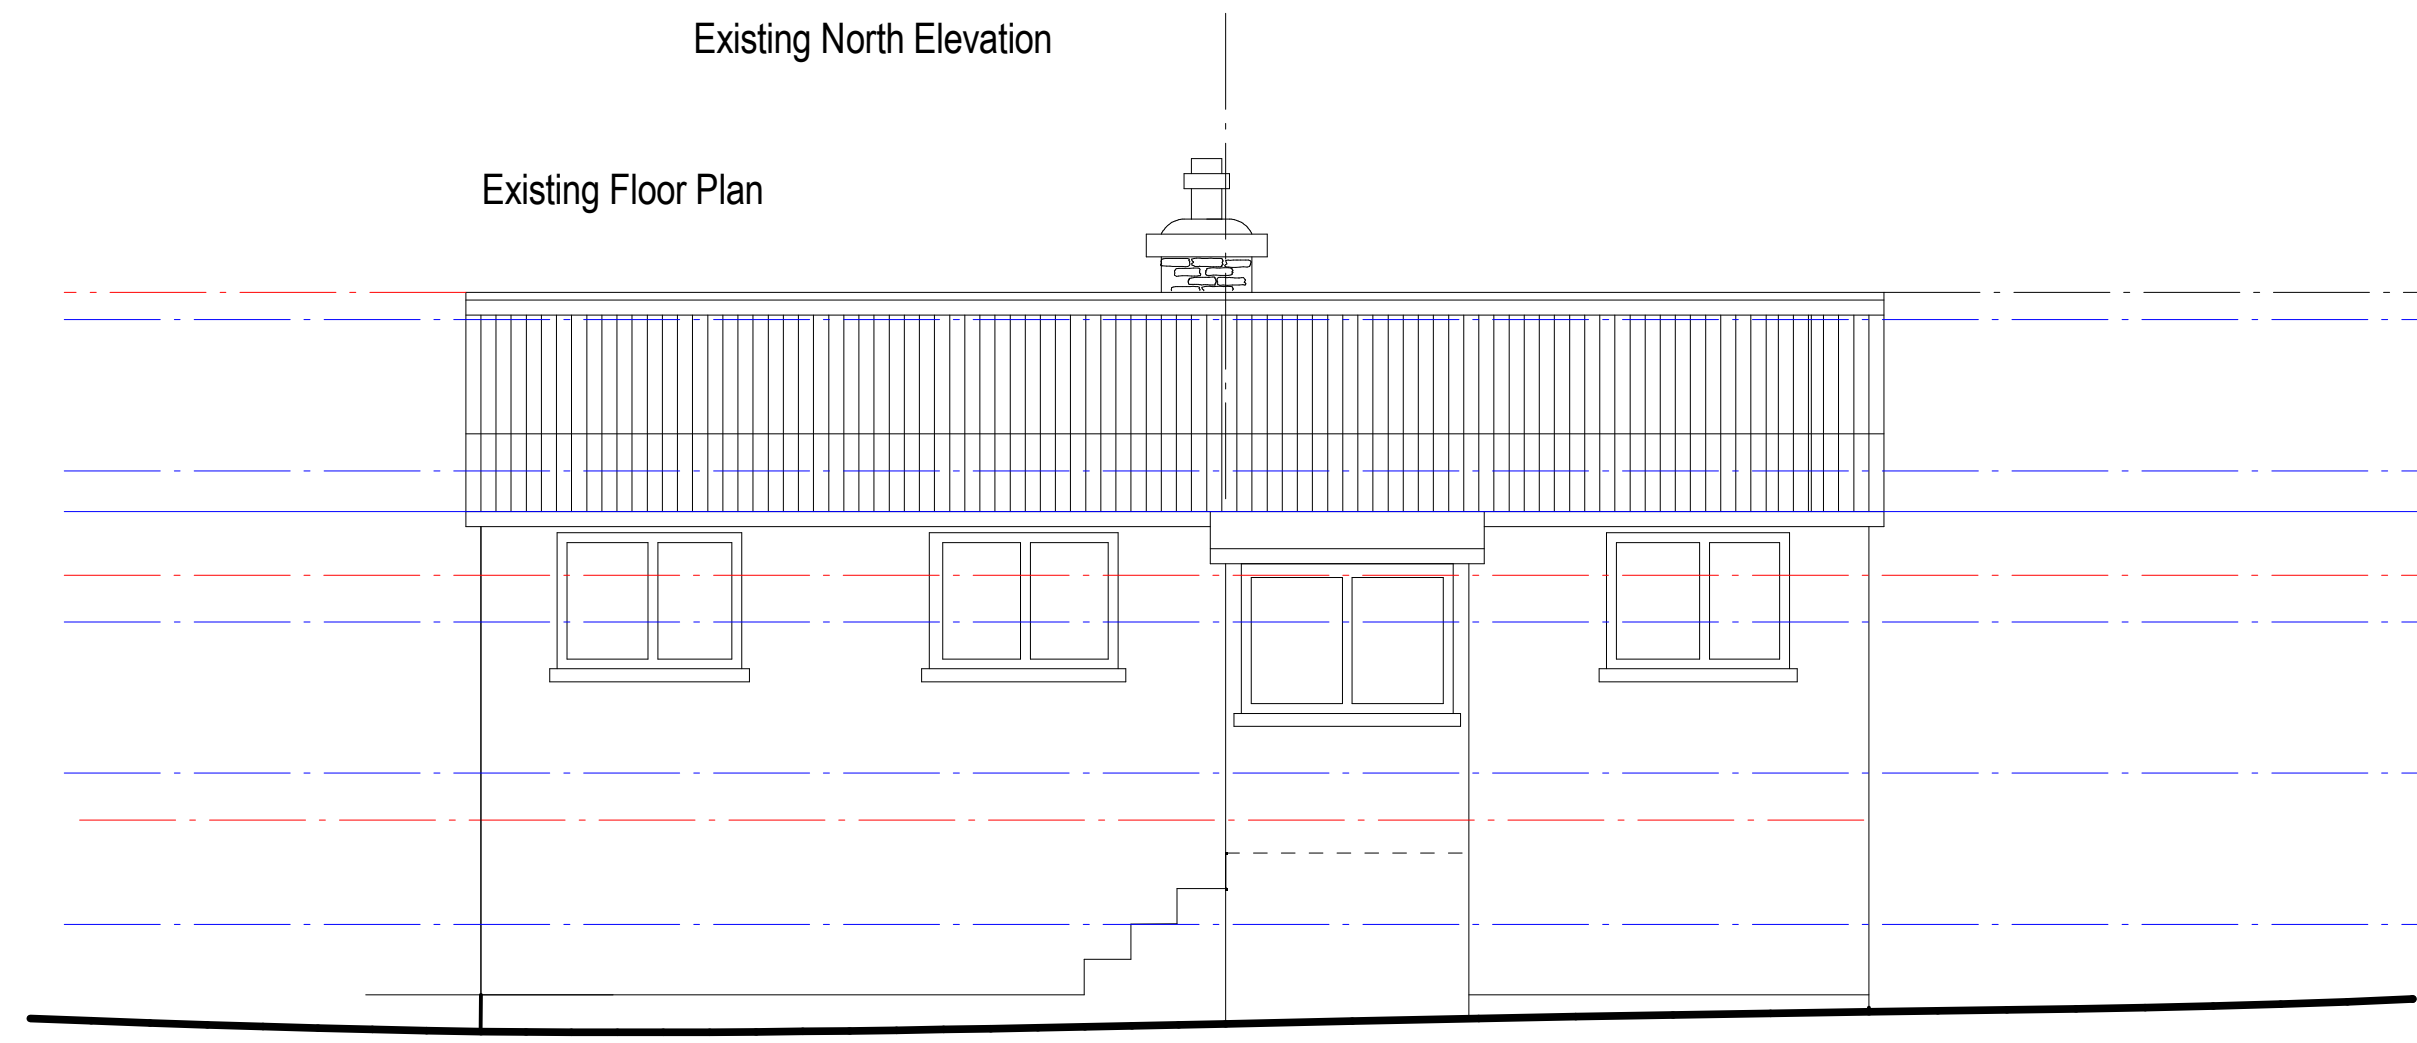

Existing North Elevation

Existing East Elevation

Existing Floor Plan

Existing West Elevation

Existing South Elevation

Existing Floor Plan

**MEASURED SURVEY**

[www.apg-design.co.uk](http://www.apg-design.co.uk)  
 alex p gath Limited

project	HELE VIEW CLAYHANGER FLOOR PLANS AND ELEVATIONS		
client	MS H WALKER		
date	AUGUST 2021		
scale	1:50 @ A1		
drawing number	A1423 21	S01	