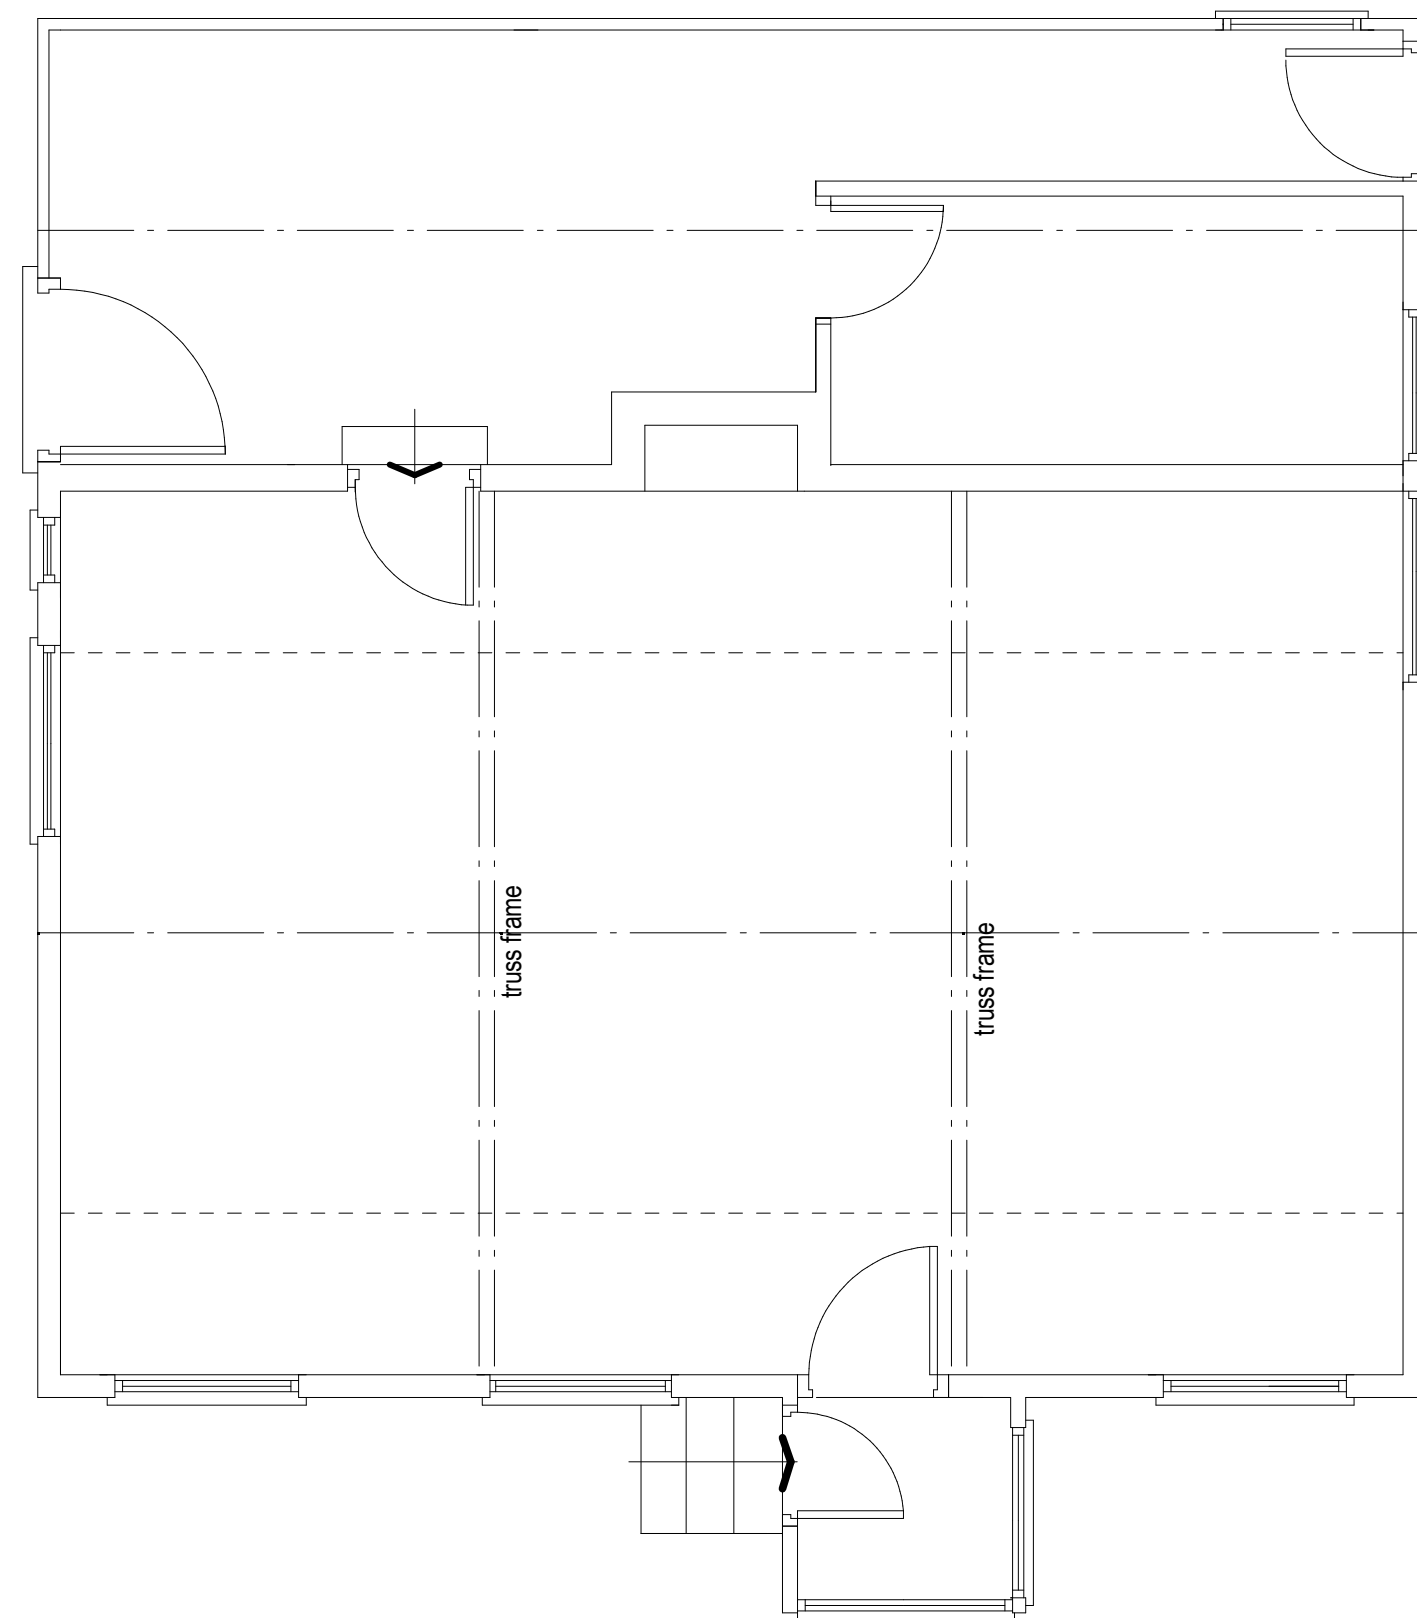

Existing North Elevation

Existing East Elevation

Existing Floor Plan

Existing West Elevation

Existing South Elevation

Existing Floor Plan

**MEASURED SURVEY**

[www.apg-design.co.uk](http://www.apg-design.co.uk)  
 alex p gath Limited

project	HELE VIEW CLAYHANGER FLOOR PLANS AND ELEVATIONS		
client	MS H WALKER		
date	AUGUST 2021		
scale	1:50 @ A1		
drawing number	A1423 21	S01	