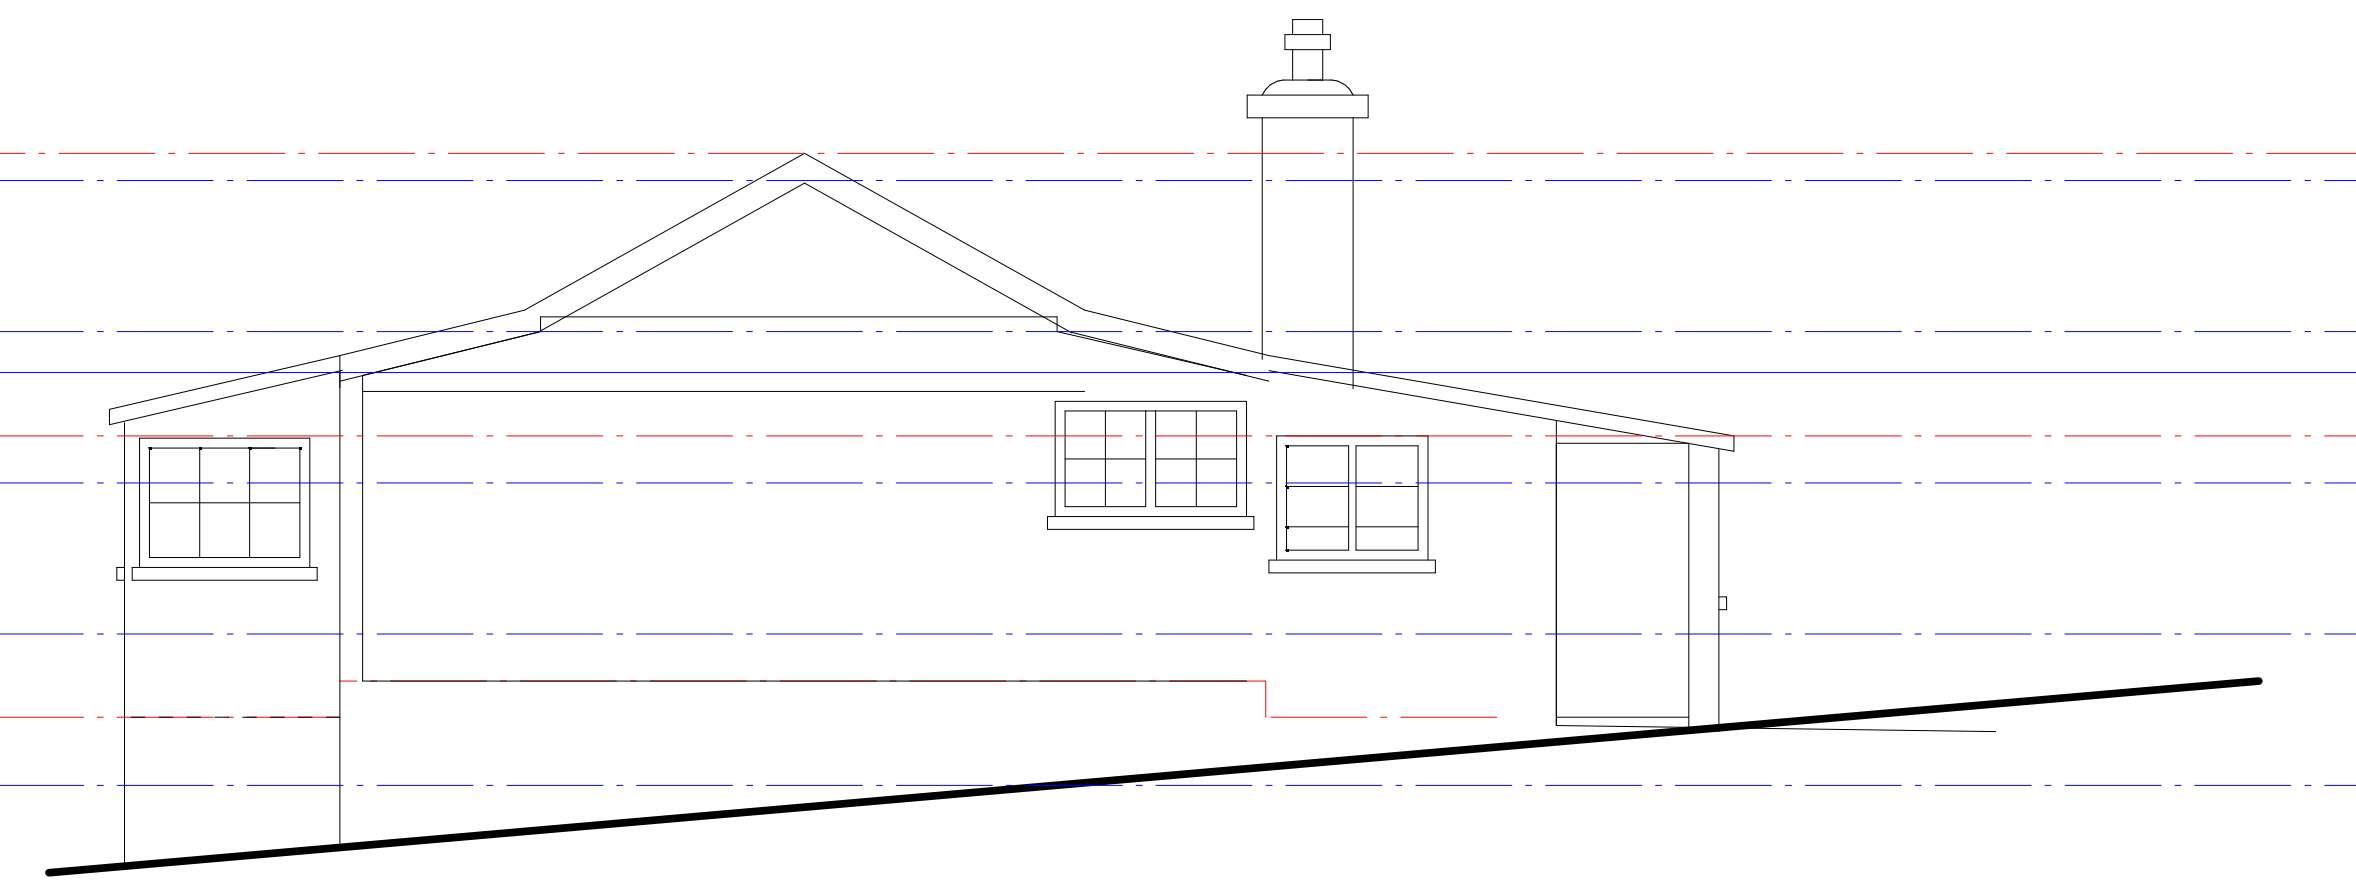

Existing North Elevation

Existing East Elevation

Existing Floor Plan

Existing West Elevation

Existing South Elevation

Existing Floor Plan

**MEASURED SURVEY**

[www.apg-design.co.uk](http://www.apg-design.co.uk)  
 alex p gath Limited

project	HELE VIEW CLAYHANGER FLOOR PLANS AND ELEVATIONS		
client	MS H WALKER		
date	AUGUST 2021		
scale	1:50 @ A1		
drawing number	A1423 21	S01	