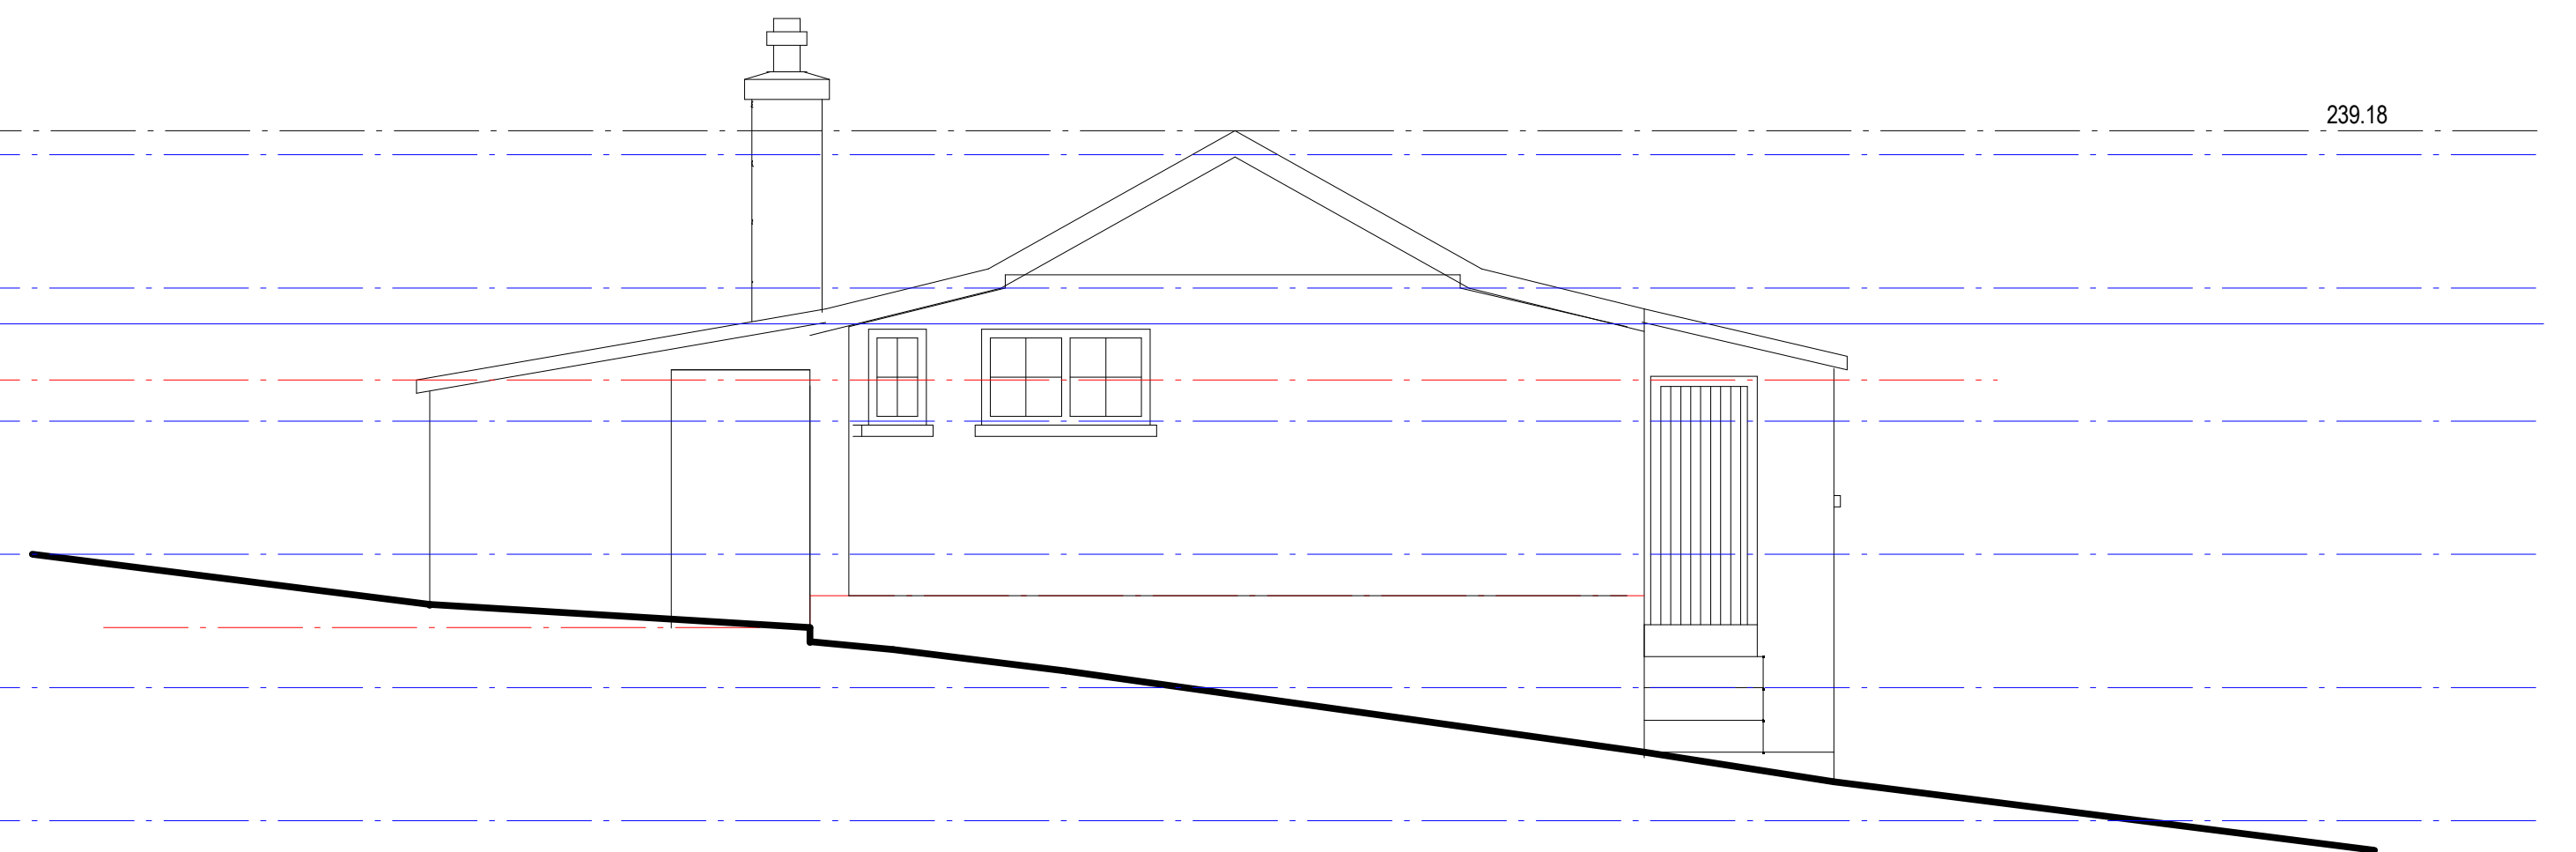

Existing North Elevation

Existing East Elevation

Existing Floor Plan

Existing West Elevation

Existing South Elevation

Existing Floor Plan

**MEASURED SURVEY**

[www.apg-design.co.uk](http://www.apg-design.co.uk)  
 alex p gath Limited

project	HELE VIEW CLAYHANGER FLOOR PLANS AND ELEVATIONS		
client	MS H WALKER		
date	AUGUST 2021		
scale	1:50 @ A1		
drawing number	A1423 21	S01	