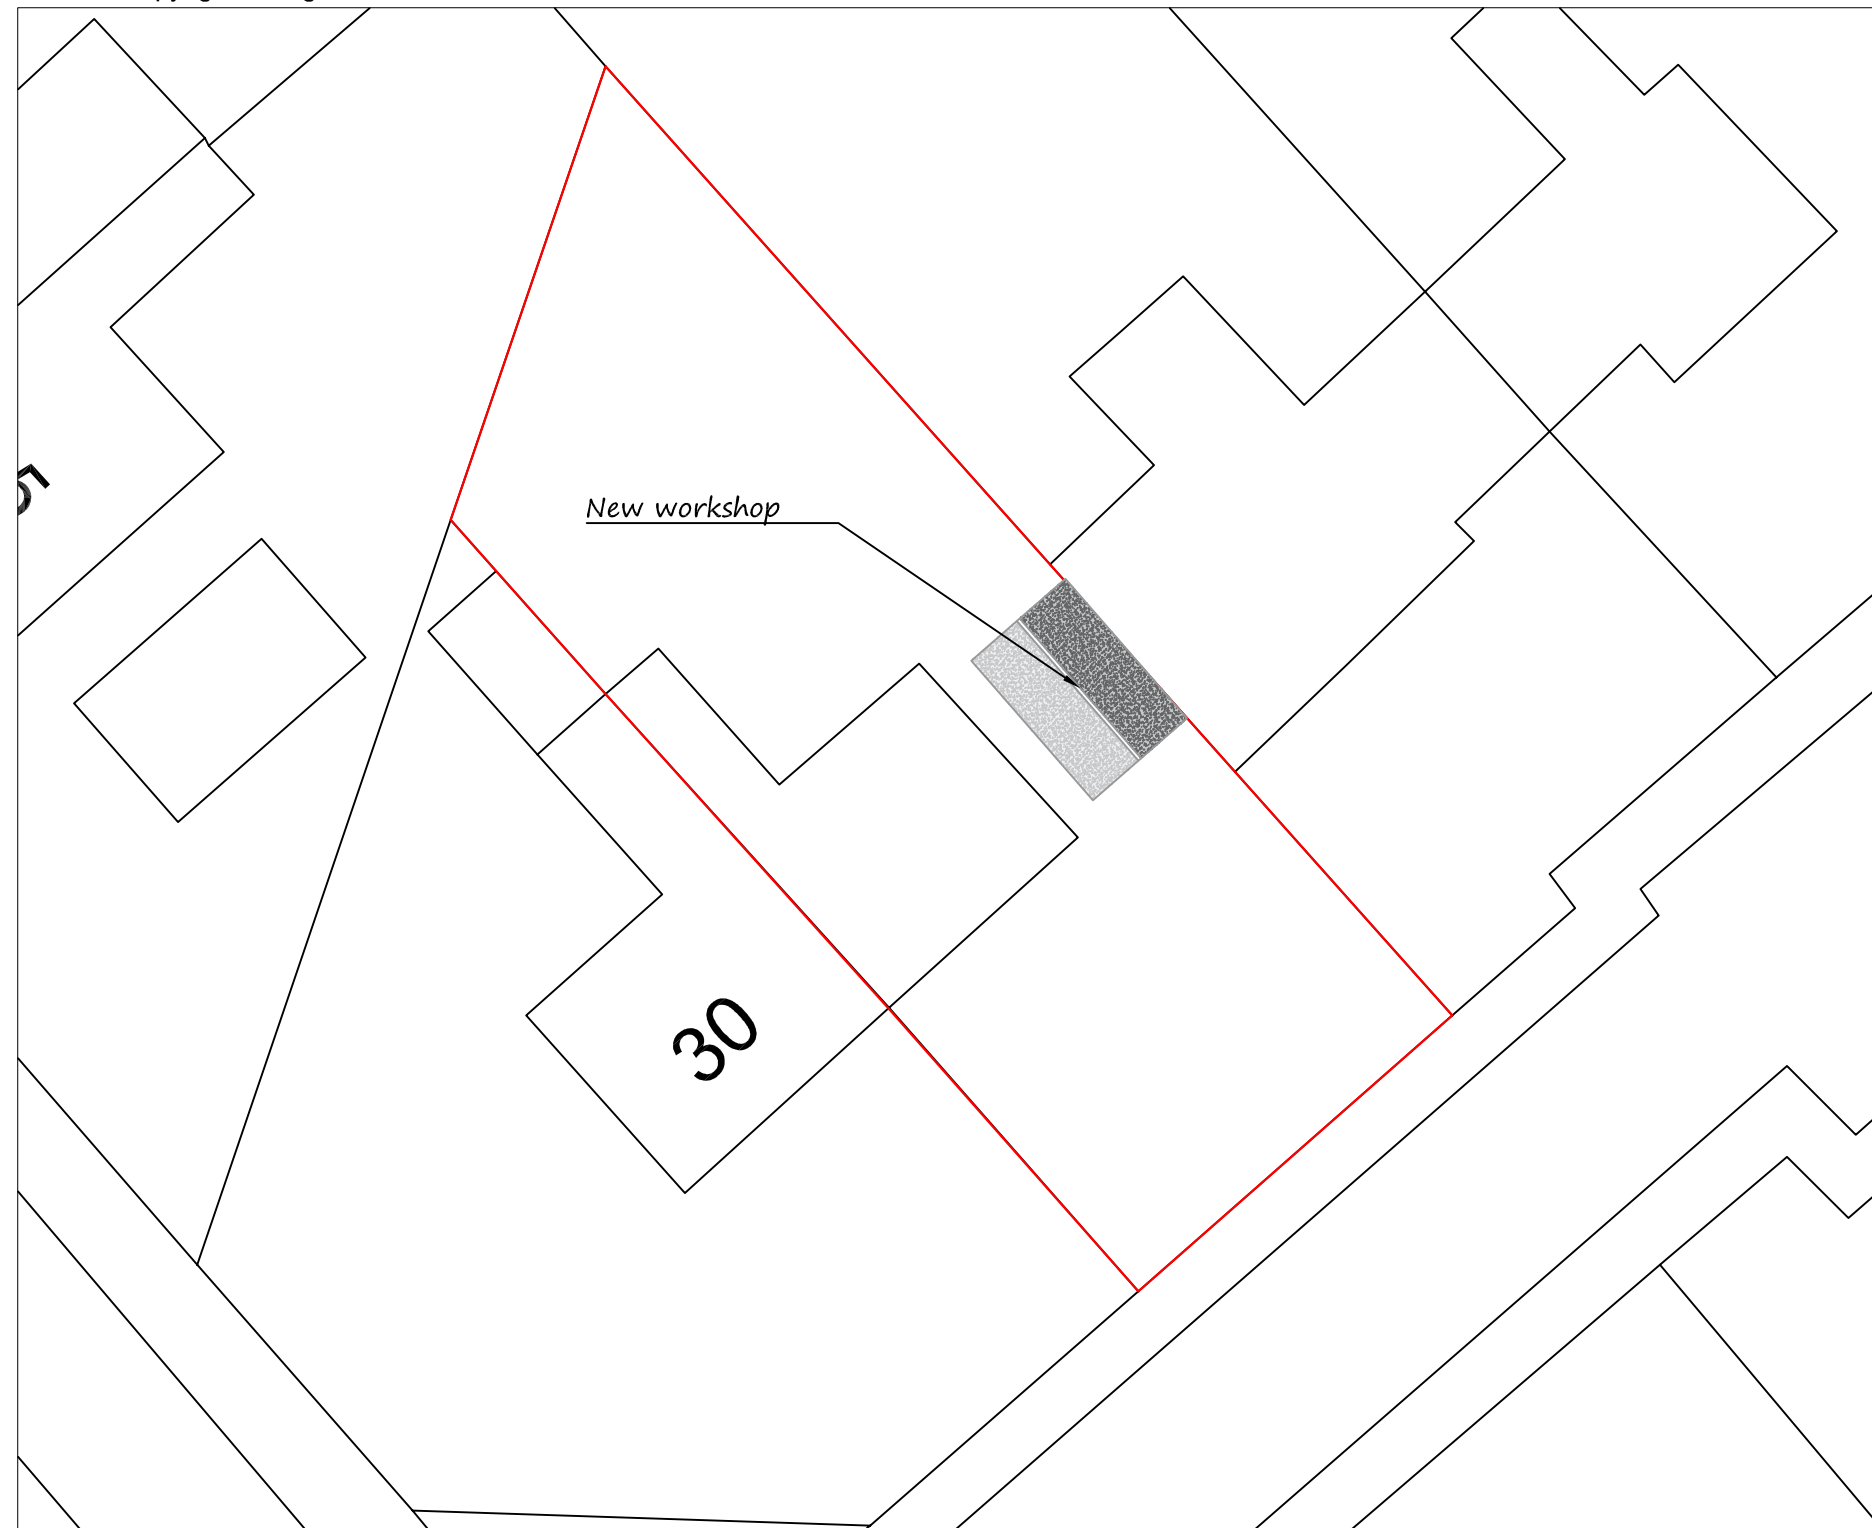

©Crown Copyright. All rights reserved. Licence no. 100019980

Block Plan 1:200

Tim Spencer

Birchmere, South Road
Hythe
Kent
CT21 6AT

t: 01303 262601
m: 07590 080855

e: tim@building-drawings.co.uk
w: www.building-drawings.co.uk

Drawing Title:
Block Plan

Drawing Number:
23056MW-PP-06

Paper Size: A3

Scale: 1:200

Date: 09/10/2023

Client:
Mr M Woods