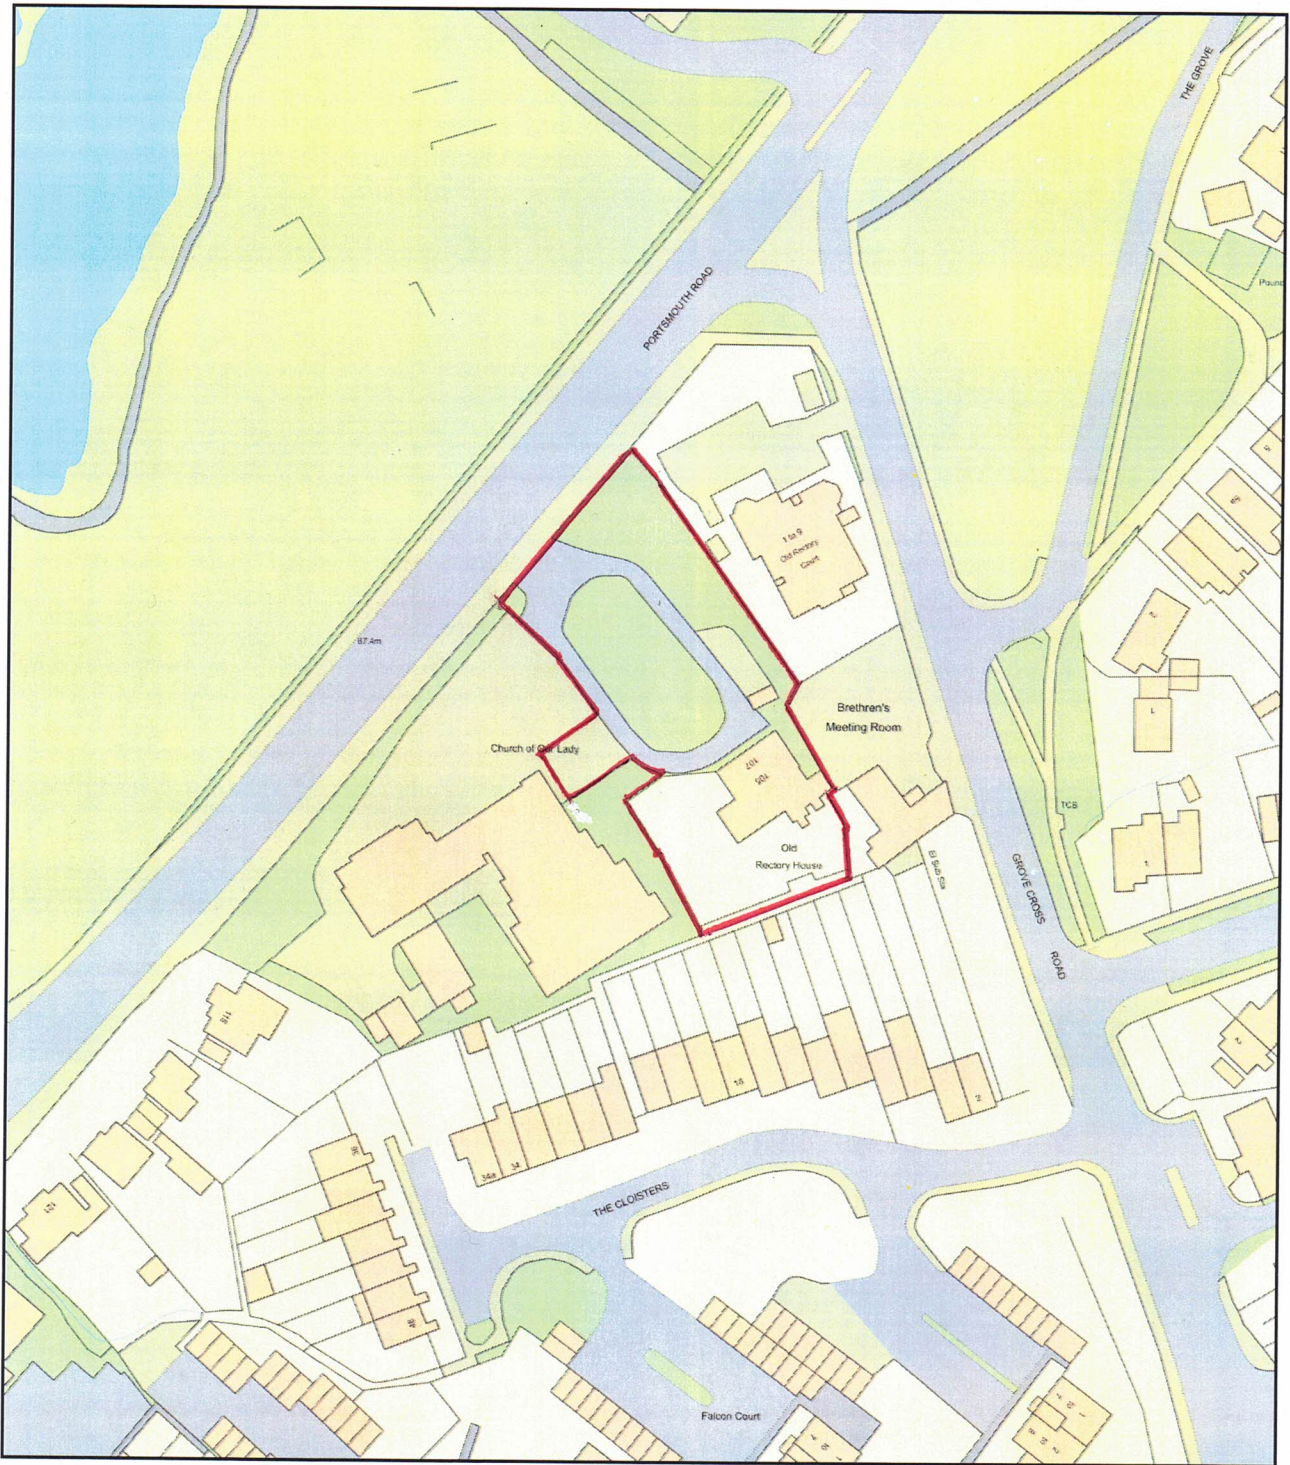

# Frimley Town Montessori Nursery, 105 Portsmouth Road, Frimley GU16 7AA

Plan Produced for: M. Sanderson  
Date Produced: 12 Dec 2022  
Plan Reference Number: TQRQM22346121515300  
Scale: 1:1250 @ A4