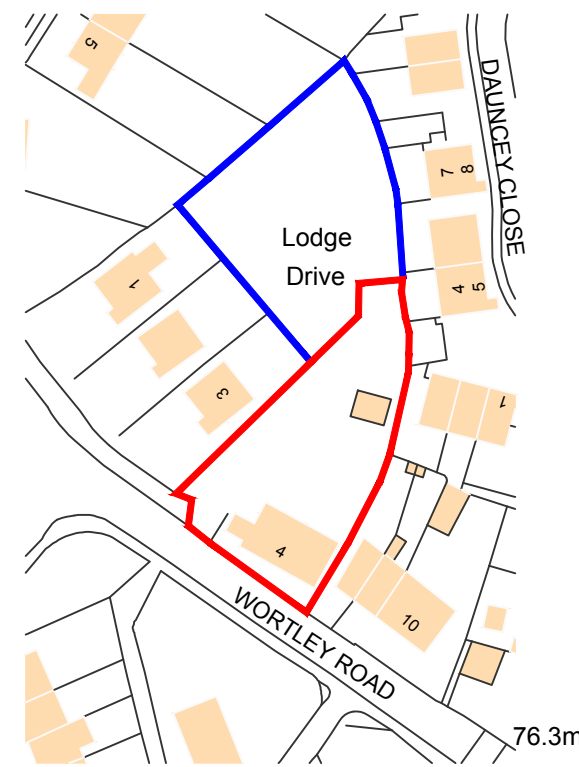

BLOCK PLAN 1:500

SITE LOCATION PLAN 1:1250

PROPOSED ALTERATIONS

HOLLY LODGE  
WORTLEY ROAD  
WOTTON-UNDER-ROAD  
GL12 7JU

MR & MRS B. BATCHELOR

Title  
SITE LOCATION PLAN  
BLOCK PLAN

# CHURCH + HASTINGS

Rory Brock  
M: 0 7 7 1 2 2 5 9 3 7 8

April Church  
M: 0 7 9 7 9 5 4 1 3 9 7

Drawn	RBH
Scale	1:500/1250 @ A3
Date	OCT 2023

Drawing Number

100

Revisions