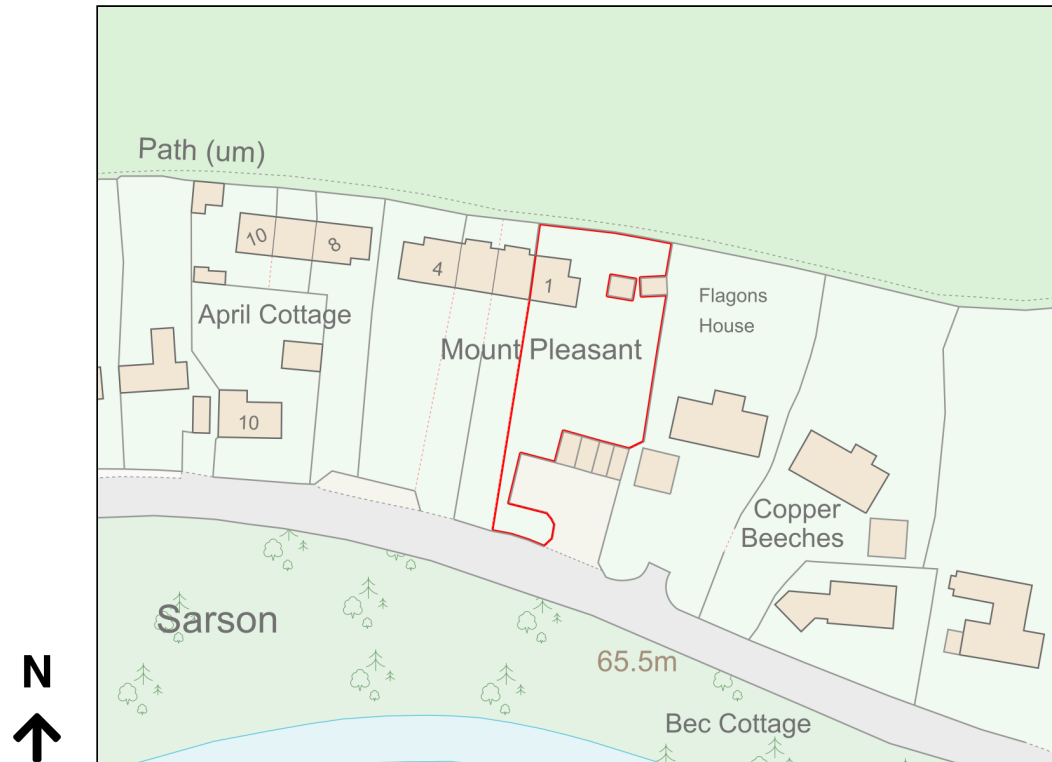

Location Plan

Site Address: 1, Mount Pleasant, Monxton Road, Amport, SP11 8AG

Date Produced: 18-Oct-2023

Scale: 1:1250 @A4

Planning Portal Reference: PP-12540010v1