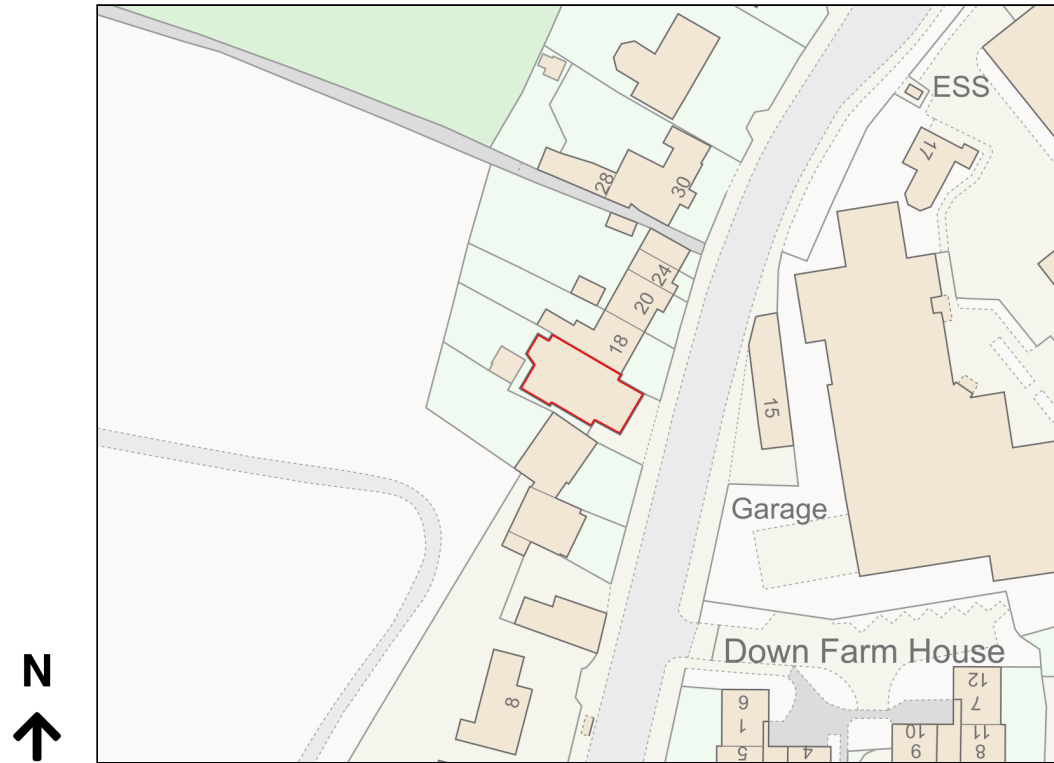

Location Plan

Site Address: Cheveux Hair & Beauty, Cheveux Hair And Beauty, 16, High Street, Winterbourne, BS36 1JN

Date Produced: 18-Oct-2023

Scale: 1:1250 @A4

Planning Portal Reference: PP-12538521v1