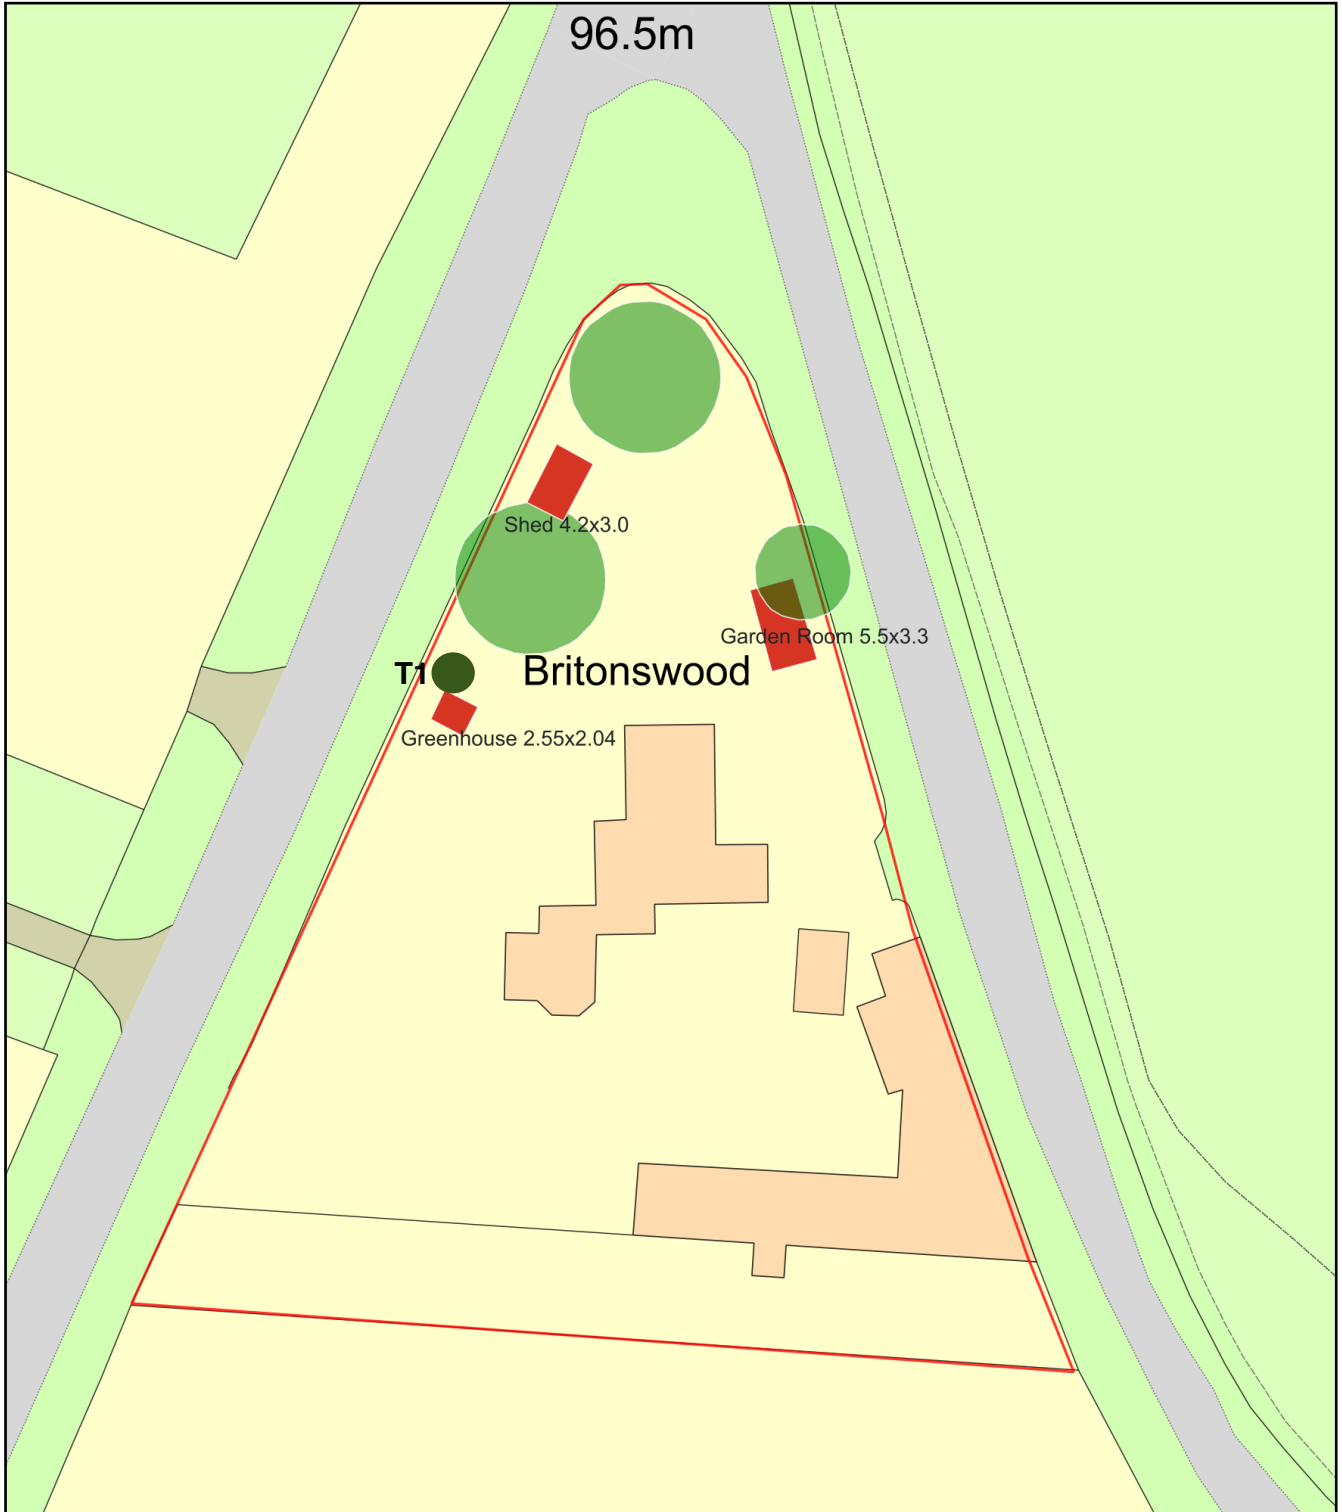

Location Plan for Garden Room, Greenhouse and Shed at Britonswood

Plan Produced for: Michael Felmingham

Date Produced: 04 Oct 2023

Plan Reference Number: TQRQM23277154449987

Scale: 1:500 @ A4