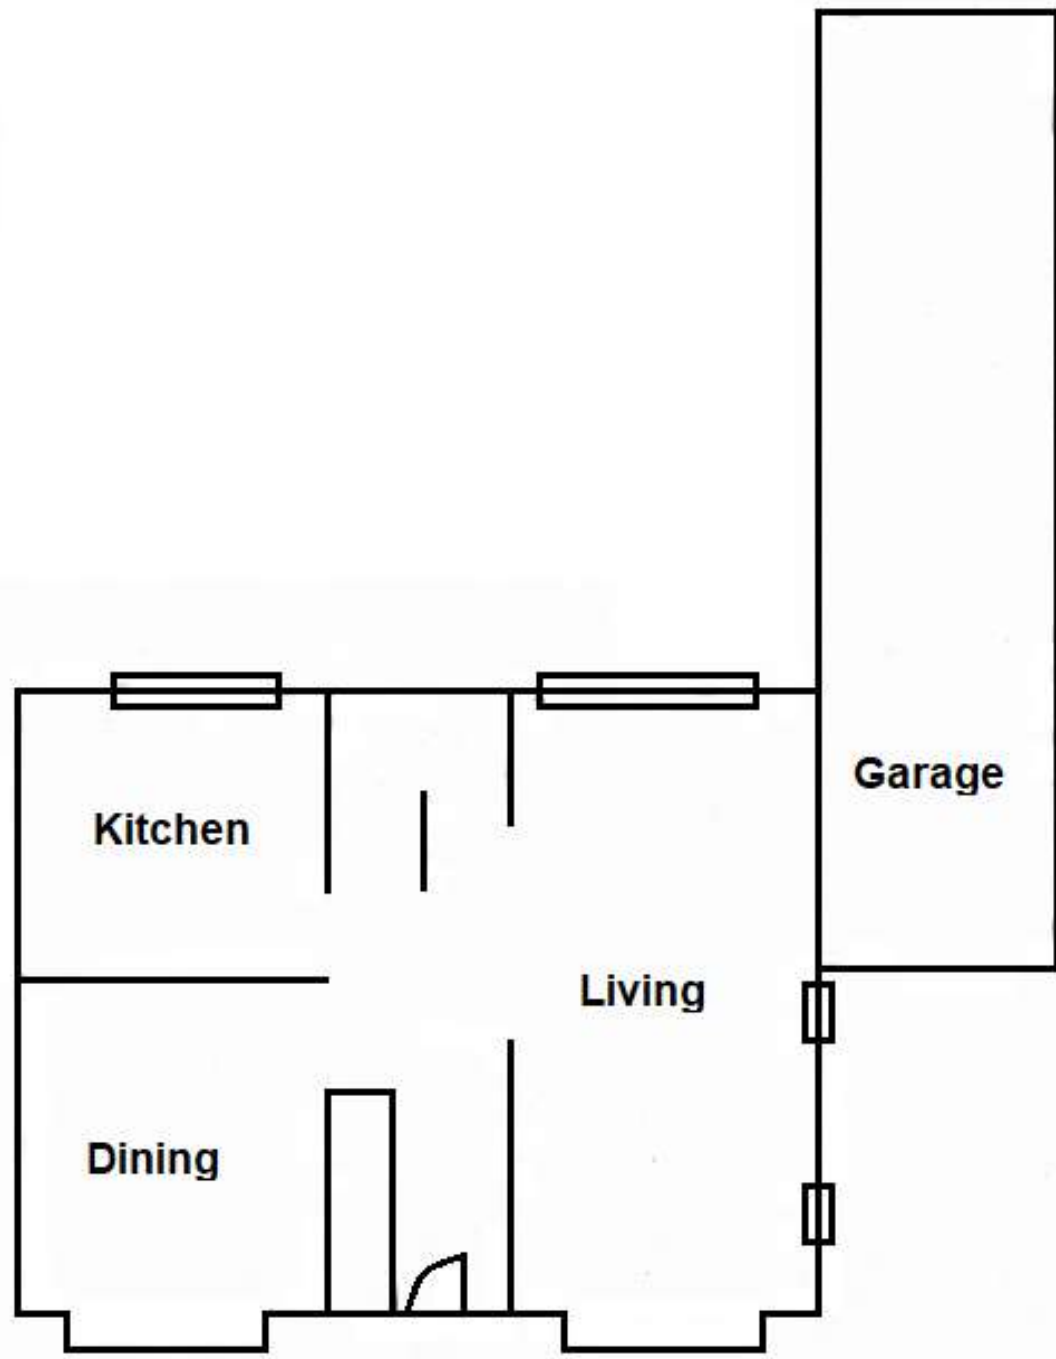

Scale 1:100 @A4

24 The Parade
Epsom

Erection of
single storey
rear extension

Existing
floor plan

Drawing 1