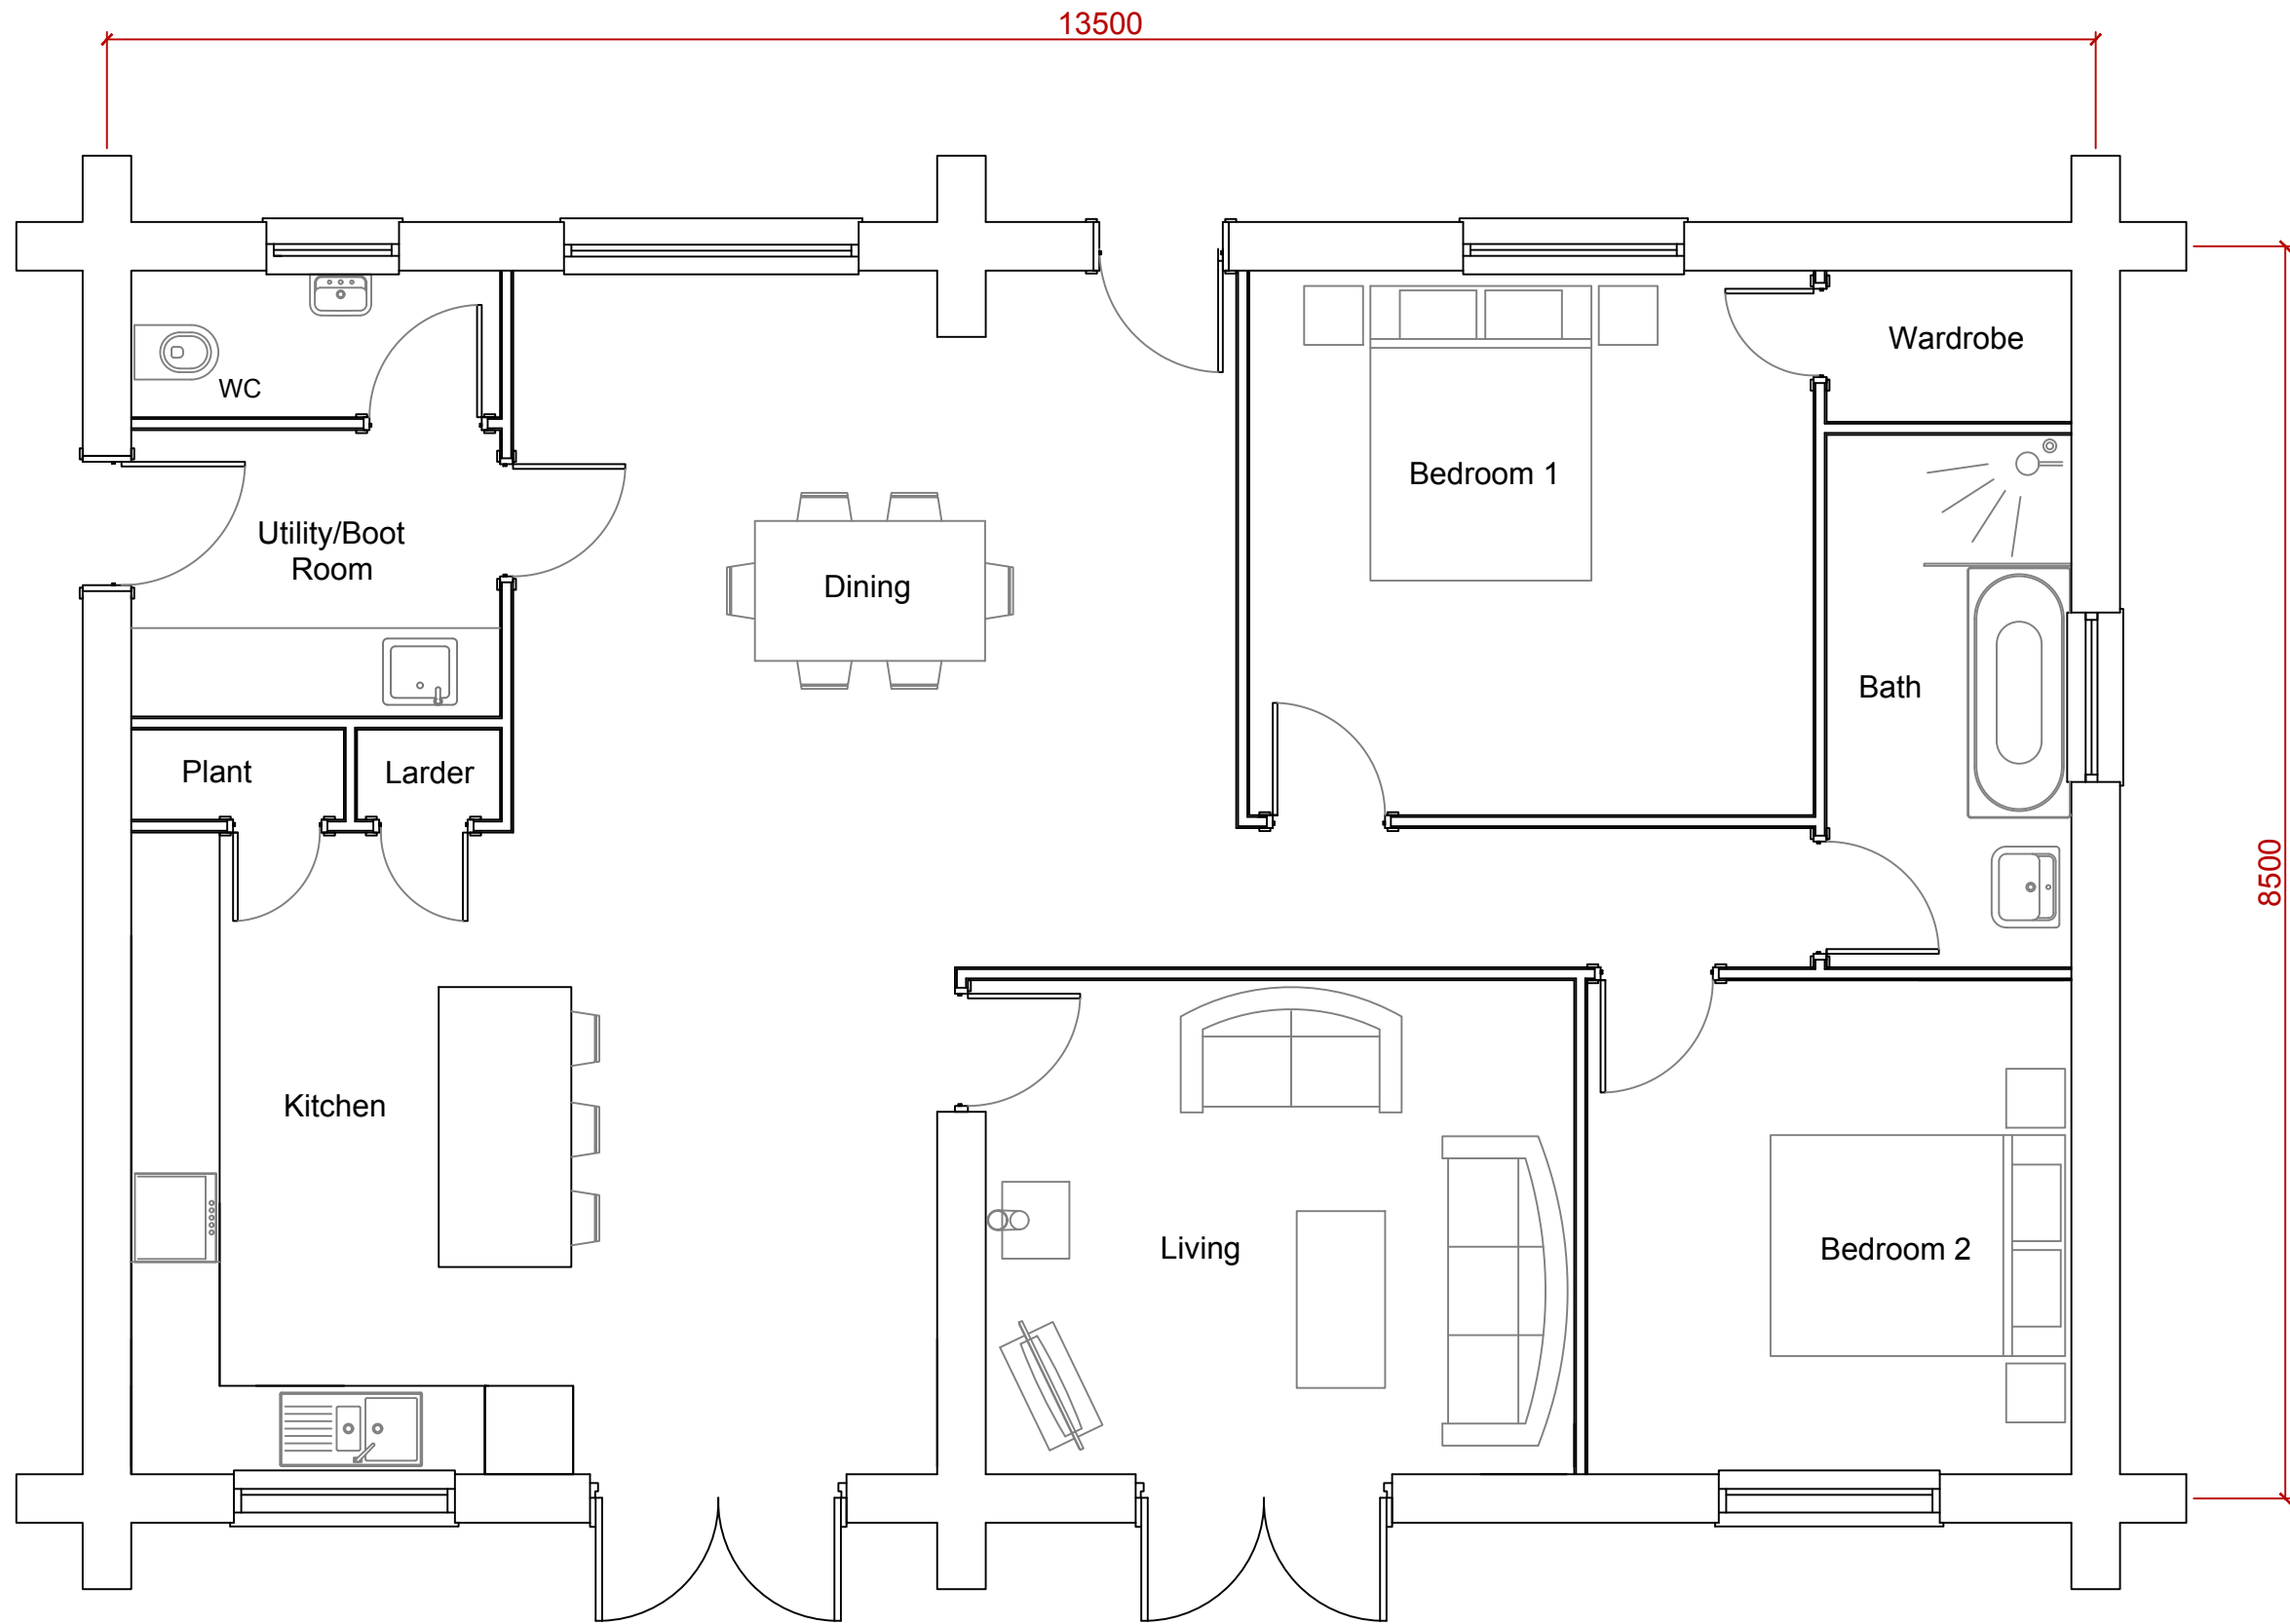

PROPOSED FLOOR PLAN

 BRITISH LOG CABINS	TITLE BLC - JA - FLR	SITE ADDRESS Cefn Farm, Deytheur Llansantffraid, Powys, SY22 6TF	SCALE 1:50 @ A3	NOTES
	REVISION D	DATE 03.09.20	ACCEPTED	
	CLIENT Jane Astley	ISSUED BY DW	COPYRIGHT BLC LIMITED 2020 COMPANY REG #897367Z LOWERWOOD VIEW, BUSHMOOR, CHURCH STRETTON, SY7 8DW	