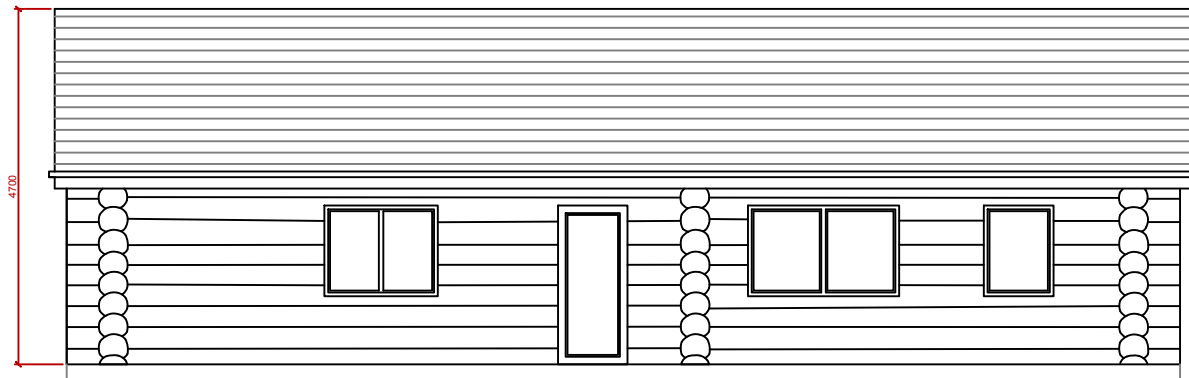

# PROPOSED ELEVATIONS

Front Elevation

Side Elevation

- Material List:  
 Timber log walls  
 Tiled roof to match surrounding area  
 Aluminium doors  
 Aluminium windows  
 Waney edge cladding to gable ends

Rear Elevation

Side Elevation

 <b>BRITISH LOG CABINS</b>	TITLE	SITE ADDRESS	SCALE	NOTES
	BLC - JA - ELV	Cefn Farm, Deytheur Llansantffraid, Powys, SY22 6TF	1:100 @ A3	
	REVISION	DATE	ACCEPTED	
	D	03.09.20		
CLIENT	ISSUED BY	COPYRIGHT BLC LIMITED 2020 COMPANY REG #6973672 LOWERWOOD VIEW, BUSHMOOR, CHURCH STRETTON, SY7 8DW		
Jane Astley	DW			