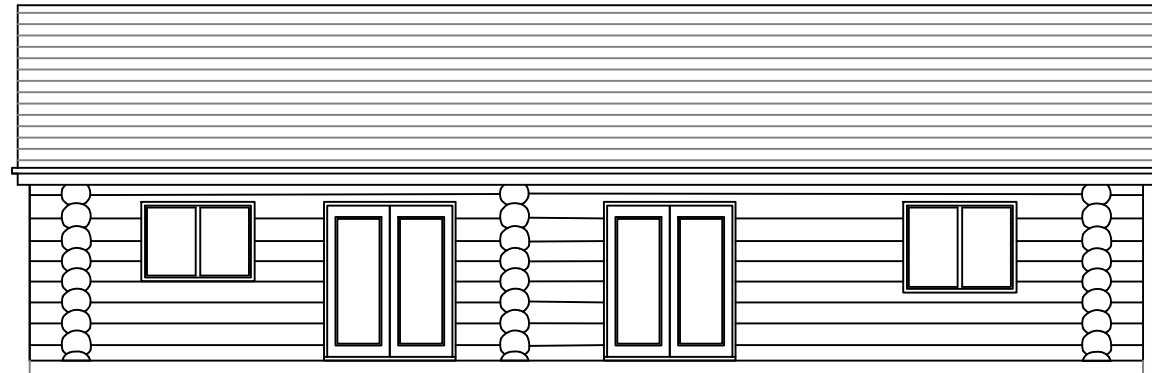

# PROPOSED ELEVATIONS

Front Elevation

Side Elevation

- Material List:  
 Timber log walls  
 Tiled roof to match surrounding area  
 Aluminium doors  
 Aluminium windows  
 Waney edge cladding to gable ends

Rear Elevation

Side Elevation

 <b>BRITISH LOG CABINS</b>	TITLE	SITE ADDRESS	SCALE	NOTES
	BLC - JA - ELV	Cefn Farm, Deytheur Llansantffraid, Powys, SY22 6TF	1:100 @ A3	
	REVISION	DATE	ACCEPTED	
	D	03.09.20		
CLIENT	ISSUED BY	COPYRIGHT BLC LIMITED 2020 COMPANY REG #6973672 LOWERWOOD VIEW, BUSHMOOR, CHURCH STRETTON, SY7 8DW		
Jane Astley	DW			