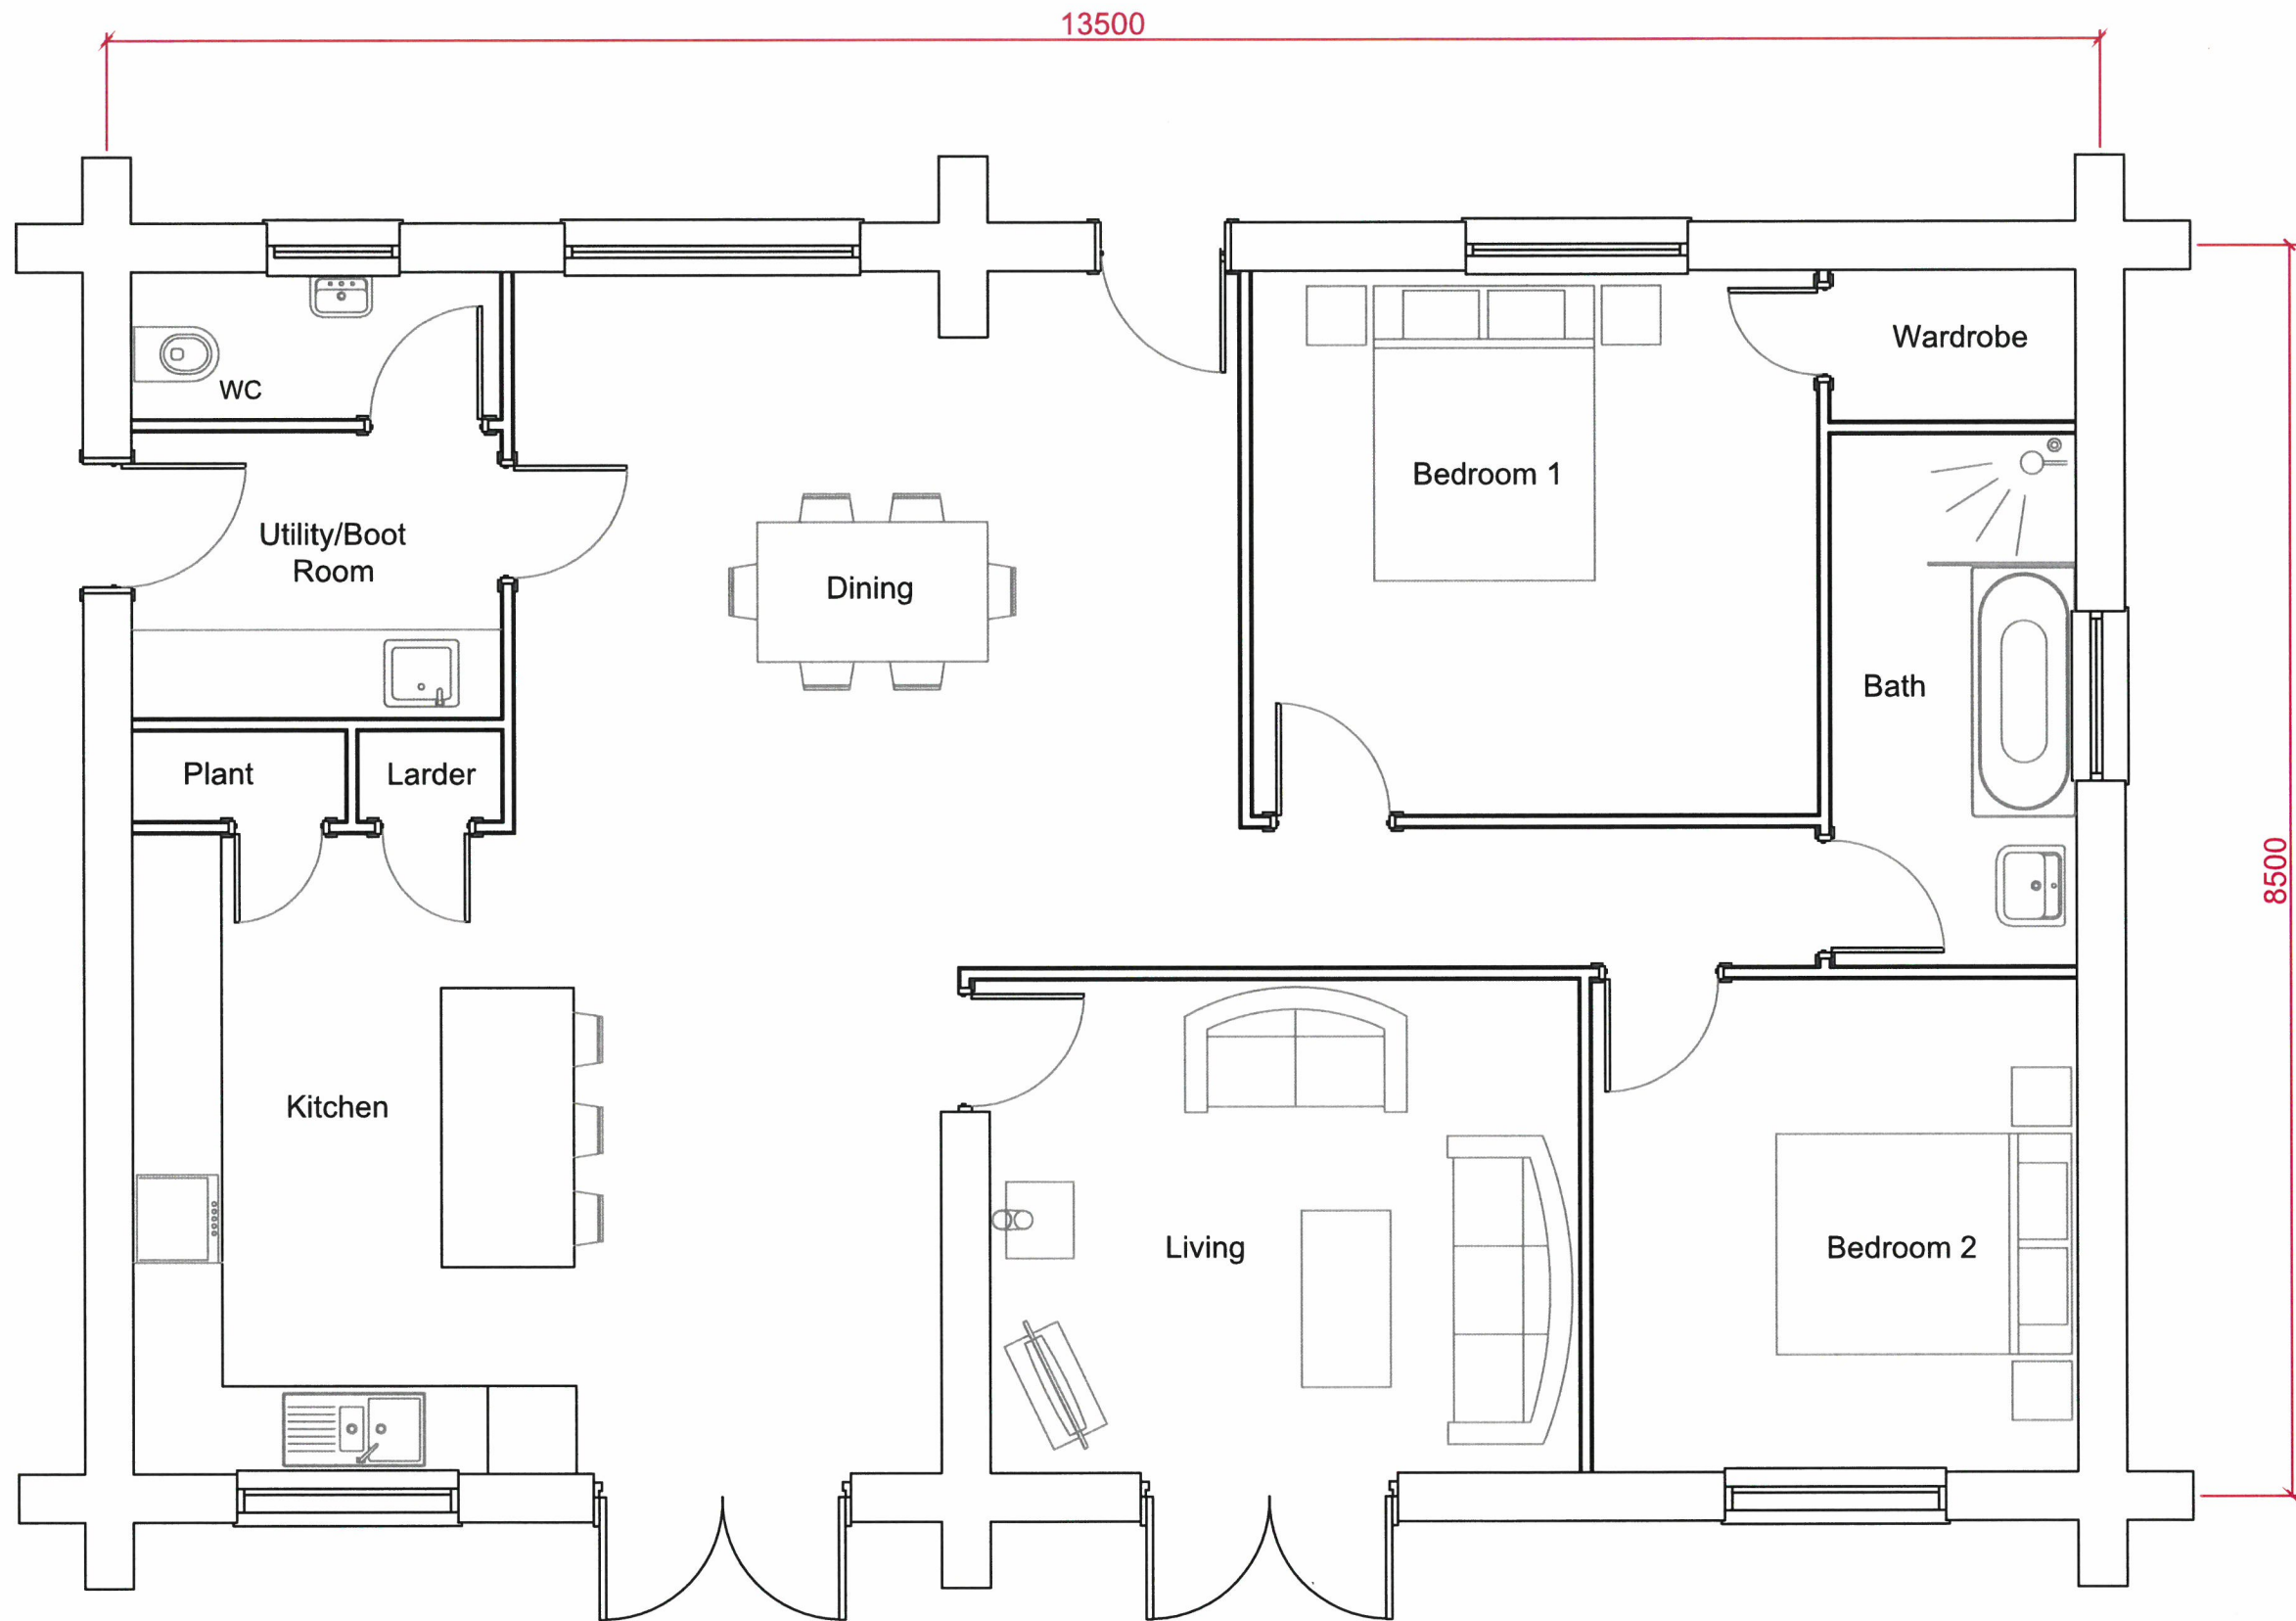

**Existing
FLOOR PLAN**

 BRITISH LOG CABINS	TITLE BLC - JA - FLR	SITE ADDRESS Cefn Farm, Deytheur Llanaantfrid, Powys, SY22 6TF	SCALE 1:50 @ A3	NOTES
	REVISION D	DATE 03.09.20	ACCEPTED	
	CLIENT Jane Astley	ISSUED BY DW	COPYRIGHT BLC LIMITED 2020 COMPANY REG #6973672 LOWERWOOD VIEW, BUSHWOOD, CHURCH STRETTON, SY7 8DW	