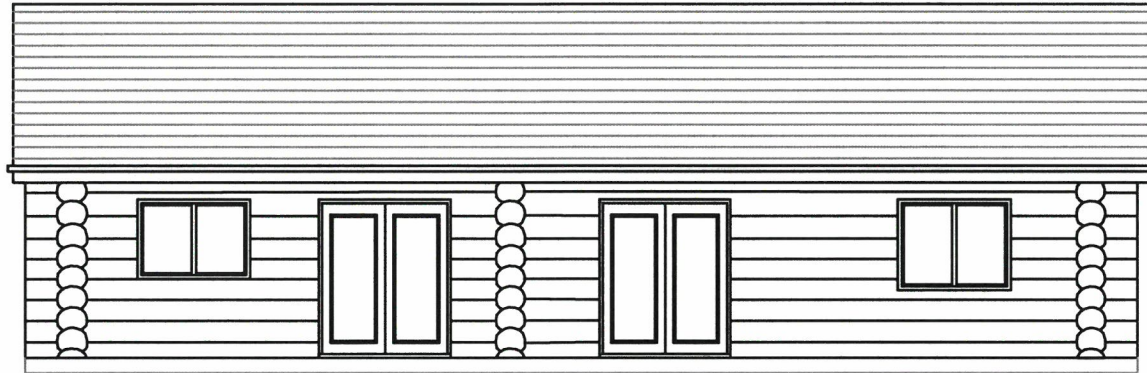

## Existing ELEVATIONS

Front Elevation

Side Elevation

- Material List:  
 Timber log walls  
 Tiled roof to match surrounding area  
 Aluminium doors  
 Aluminium windows  
 Waney edge cladding to gable ends

Rear Elevation

Side Elevation

 <b>BRITISH LOG CABINS</b>	TITLE	SITE ADDRESS	SCALE	NOTES
	BLC - JA - ELV	Cain Farm, Dayheur Llansantffraid, Powys, SY22 6TF	1:100 @ A3	
	REVISION	DATE	ACCEPTED	
	D	03.09.20		
CLIENT	ISSUED BY	COPYRIGHT BLC LIMITED 2020 COMPANY REG #6973672 LOWERWOOD VIEW, BUSHMOOR, CHURCH STRETTON, SY7 5DW		
Jane Astley	DW			