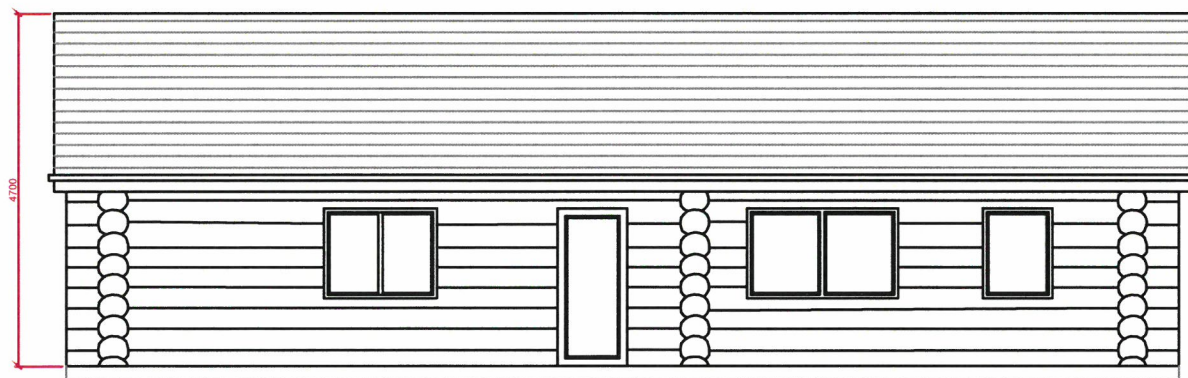

## Existing ELEVATIONS

Front Elevation

Side Elevation

- Material List:  
 Timber log walls  
 Tiled roof to match surrounding area  
 Aluminium doors  
 Aluminium windows  
 Waney edge cladding to gable ends

Rear Elevation

Side Elevation

 <b>BRITISH LOG CABINS</b>	TITLE	SITE ADDRESS	SCALE	NOTES
	BLC - JA - ELV	Cain Farm, Dayheur Llansantffraid, Powys, SY22 6TF	1:100 @ A3	
	REVISION	DATE	ACCEPTED	
	D	03.09.20		
CLIENT	ISSUED BY	COPYRIGHT BLC LIMITED 2020 COMPANY REG #6973672 LOWERWOOD VIEW, BUSHMOOR, CHURCH STRETTON, SY7 5DW		
Jane Astley	DW			