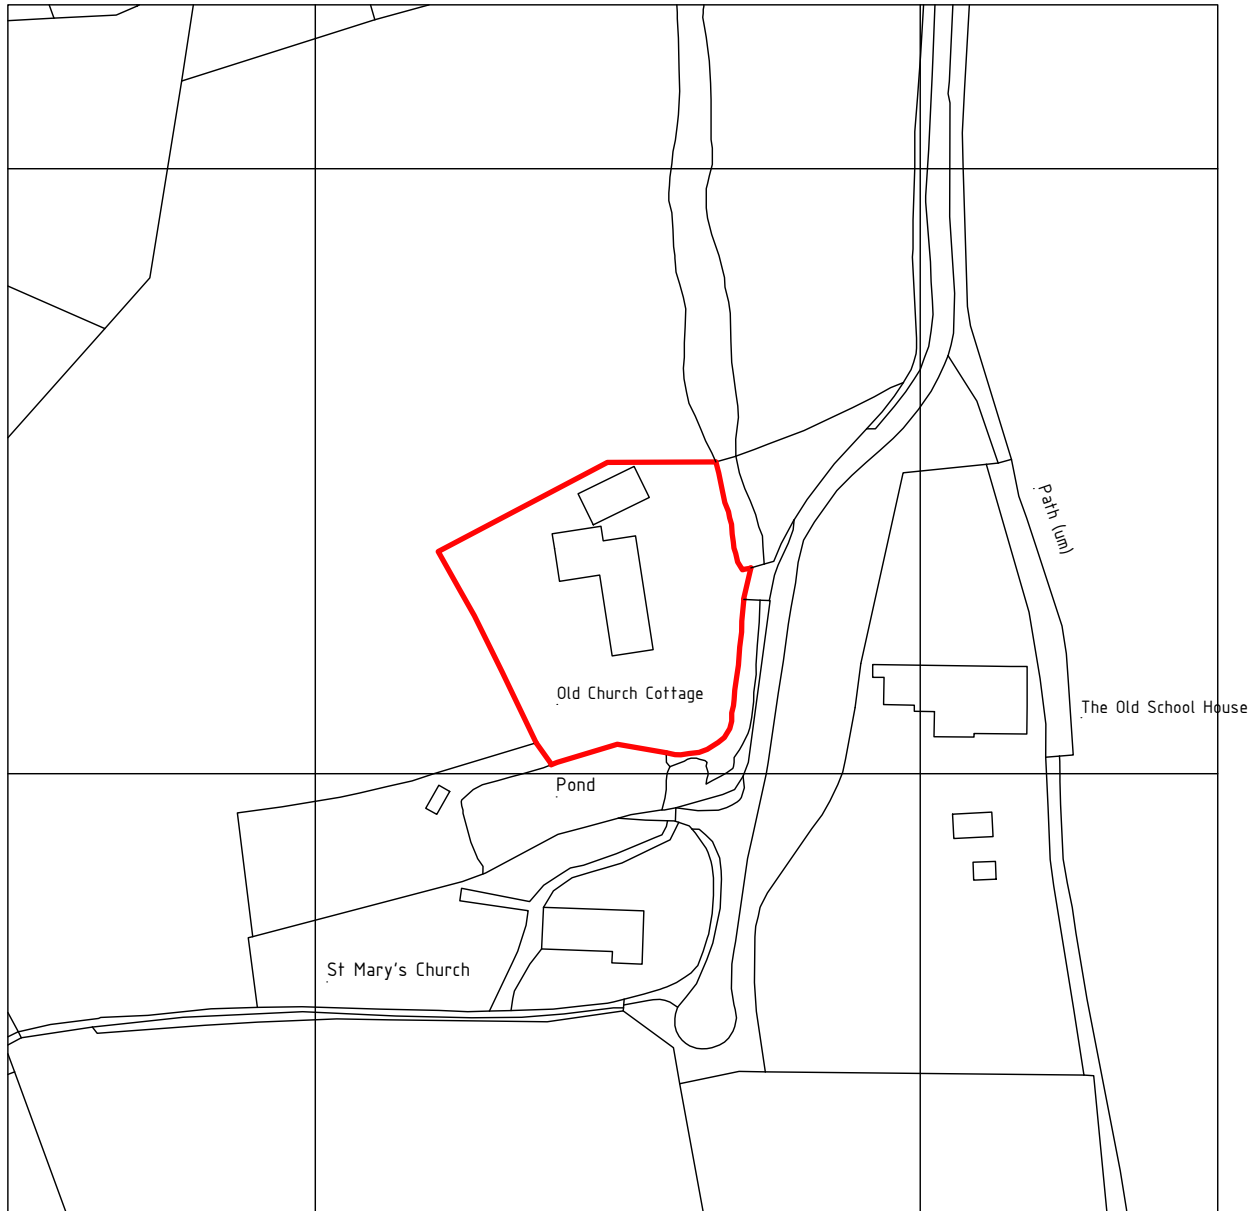

VESTA ARCHITECTS

The Oast House, Stapeley Manor Farm, Odiham, Hampshire, RG29 1JE
+44 (0)1256 862850 | info@vesta-architects.co.uk

www.vesta-architects.co.uk

LOCATION PLAN

Scale Bar 1:1250
0 25m 50m

Project

OLD CHURCH COTTAGE, CHURCH LANE
MAPLEDURWELL, RG25 2LH

Date

MAR 23

Scale

1:1250 @ A4

Drawn

LF

OS Serial No.