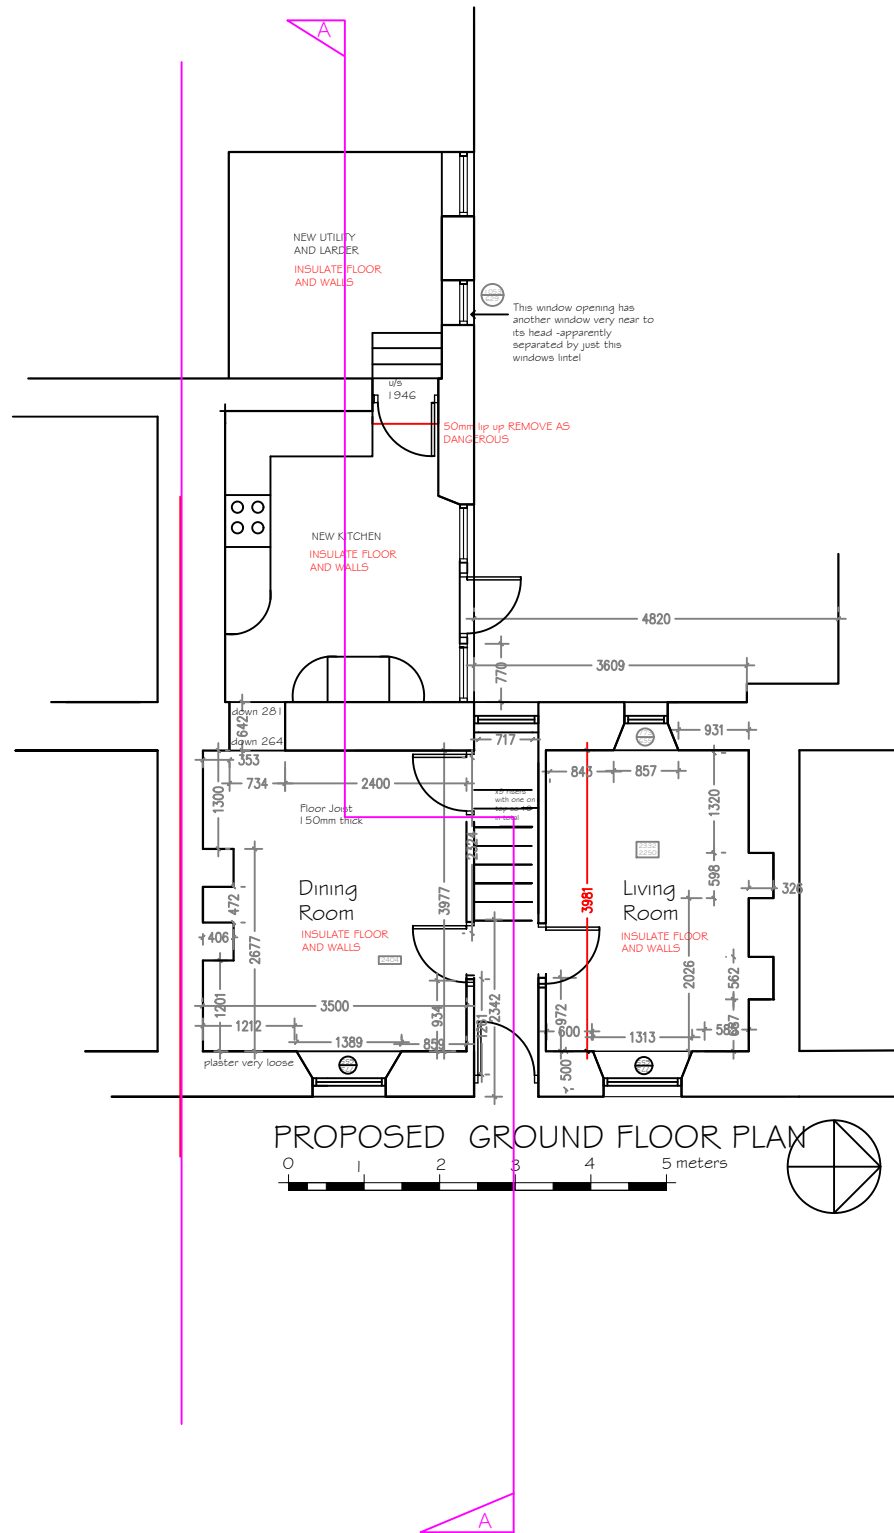

PLANNING APPLICATION DRAWING

PZPLANS SWALLOWS BARN TREZELAH GULVAL CORNWALL TR20 8XD 01736366190 07718231109 PZPLANS@GMAIL.COM	CLIENTS	MR AND MRS O'CONNOR	DATE	DRAWING NO	SCALE
	PROJECT	PROPOSED ALTERATIONS INTERNALLY AND SOME WINDOW REPLACEMENTS	02-10-23	14-23-04	1:100
	DRAWING TITLE	PROPOSED PLANS			A3