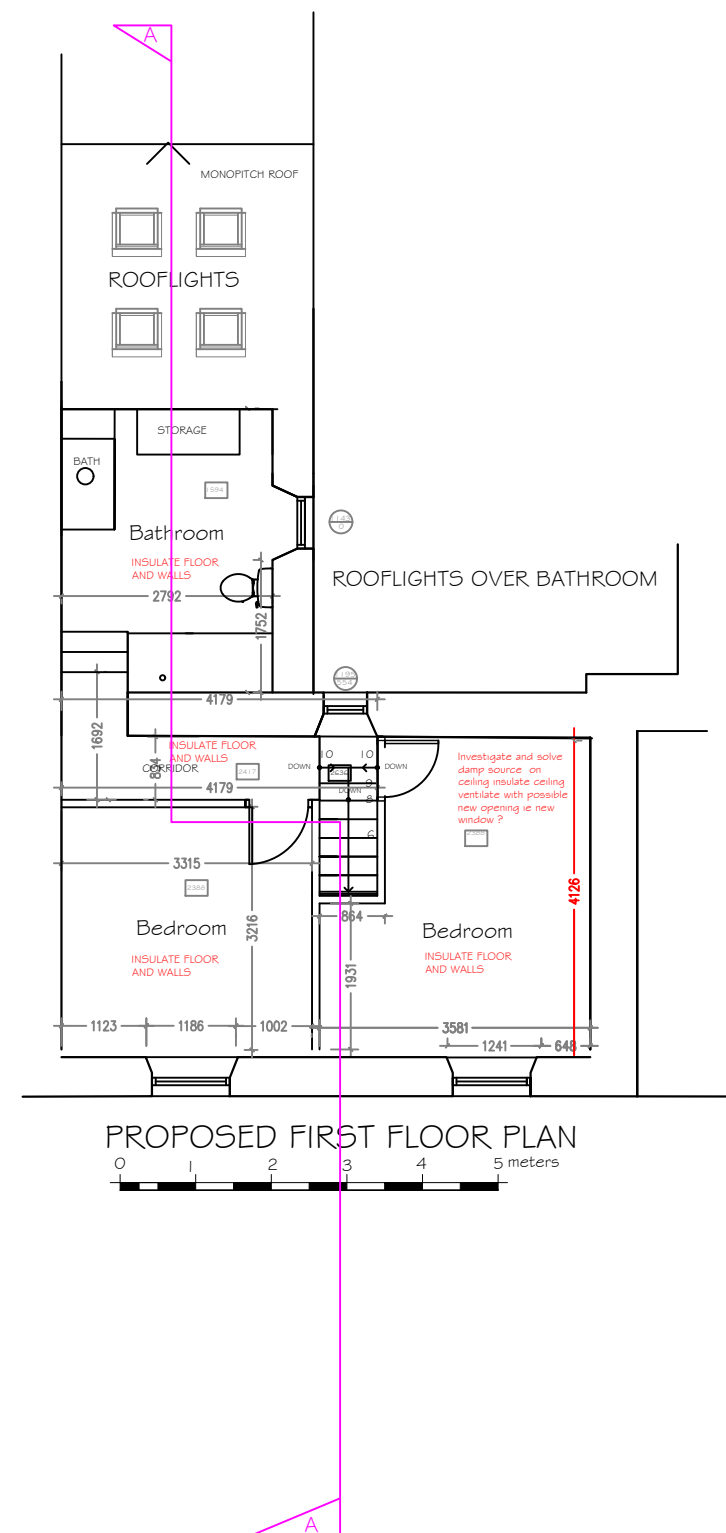

PLANNING APPLICATION DRAWING

PZPLANS SWALLOWS BARN TREZELAH GULVAL CORNWALL TR20 8XD 01736366190 07718231109 PZPLANS@GMAIL.COM	CLIENTS	MR AND MRS O'CONNOR	DATE	DRAWING NO	SCALE
	PROJECT	PROPOSED ALTERATIONS INTERNALLY AND SOME WINDOW REPLACEMENTS	02-10-23	14-23-04	1:100
	DRAWING TITLE	PROPOSED PLANS			A3