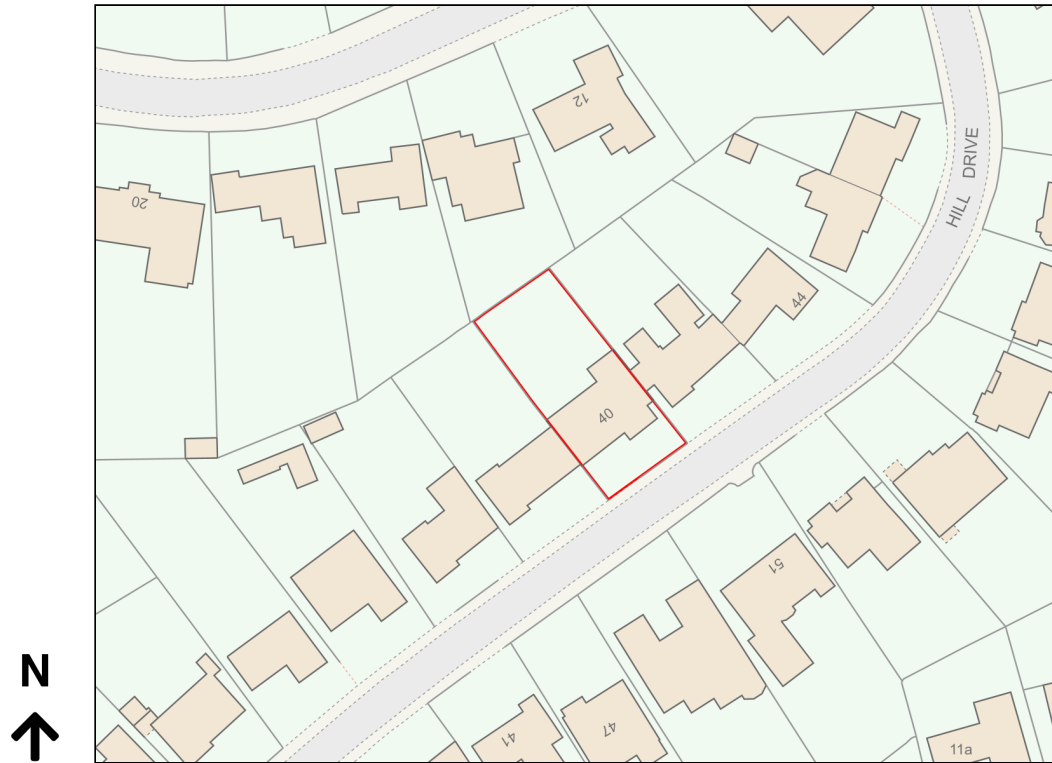

Location Plan

Site Address: 40, Hill Drive, Hove, BN3 6QL

Date Produced: 14-Oct-2023

Scale: 1:1250 @A4

Planning Portal Reference: PP-12530895v1