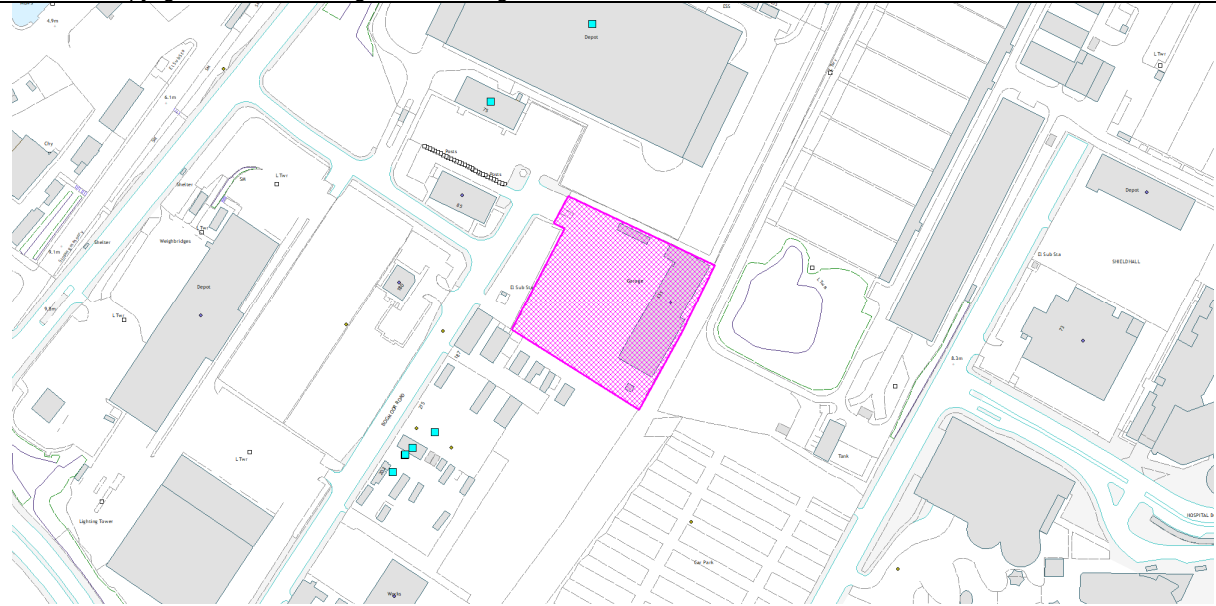

23/02355/FUL

137 Bogmoor Road Glasgow G51 4TH

NEIGHBOURING LAND TO BE NOTIFIED

Land to east of site

NEIGHBOURS NOTIFIED

Please note that any mapping is for illustrative purposes only and is not true to any marked scale

© Crown Copyright and database Right 2020. All rights reserved. OS Licence number 100023379

Any Ordnance Survey mapping included within this document is provided by Glasgow City Council under licence from the Ordnance Survey in order to fulfil its public function to make available Council-held public domain information. Persons viewing this mapping should contact Ordnance Survey Copyright for advice where they wish to license Ordnance Survey mapping/map data for their own use. The OS website can be found at www.ordnancesurvey.co.uk