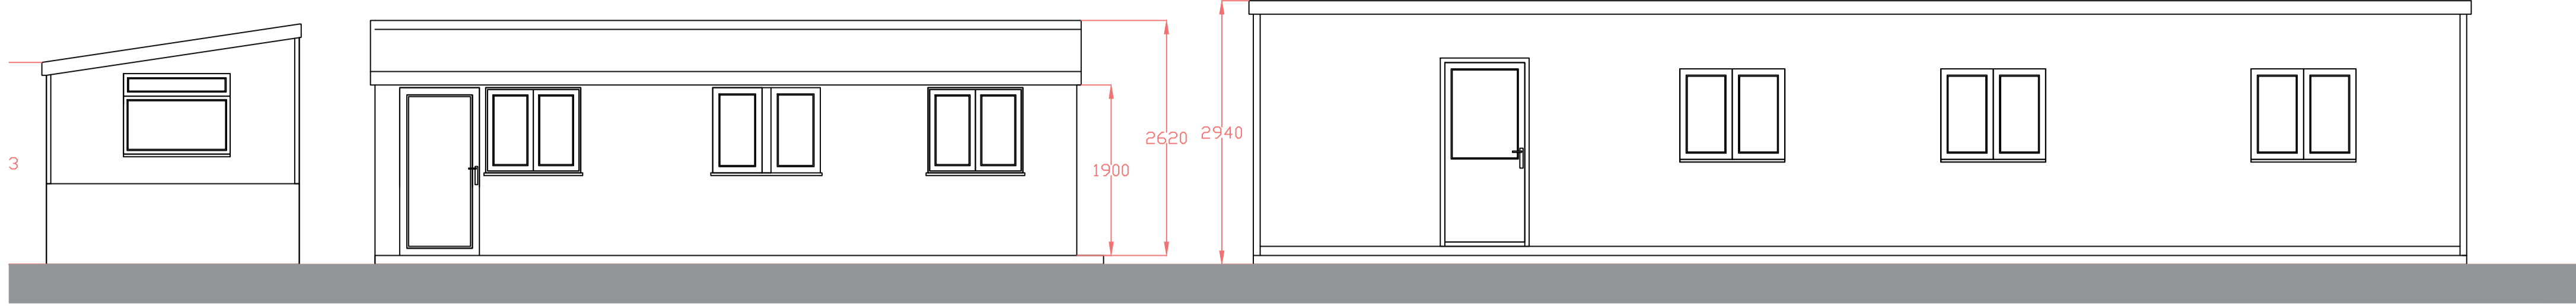

EXISTING ELEVATIONS

FRONT AA (North East)

SIDE BB (North West)

SIDE BB (South East)

REAR CC (South West)

scale bar

Existing floor plans and elevations
 Aldermoor Farm, Heckfield, Hook, RG27 0LB
 detached office units
 Scales 1:50
 Date: August 2023
 Drawing Number: GP/01/23 Rev
 Imageon Designs Ltd
 La Cannerie, Morainville Jouveaux, Normandie, France, 27260
 Tel: 0033 232412899 email: imageondesigns@live.co.uk