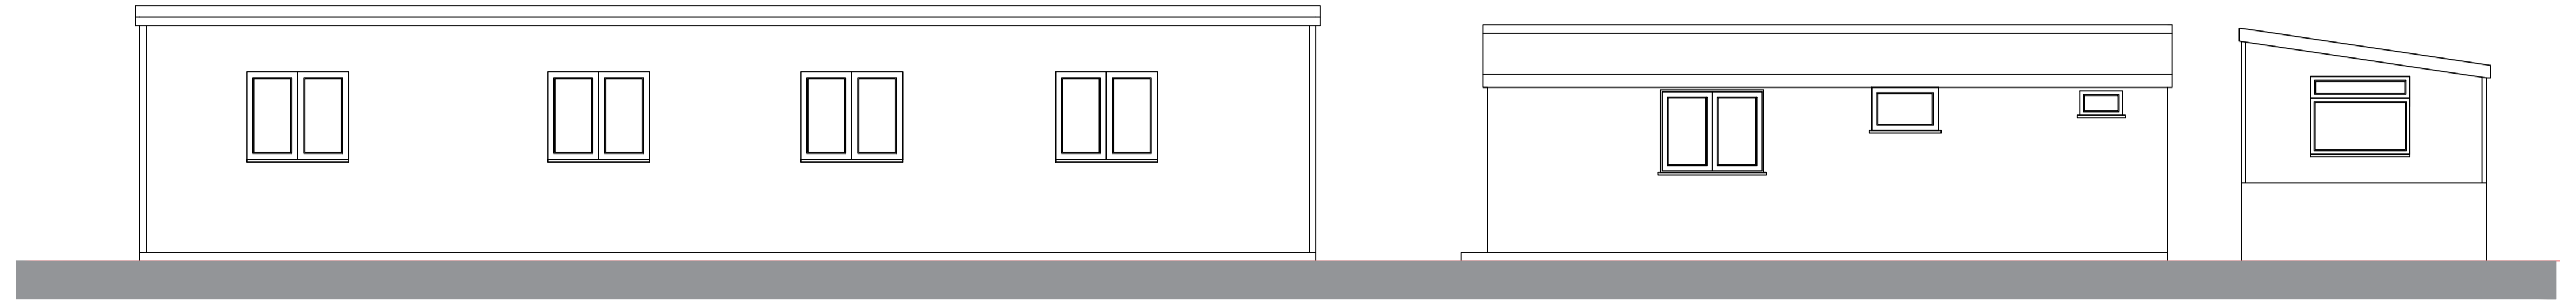

EXISTING ELEVATIONS

FRONT AA (North East)

SIDE BB (North West)

SIDE BB (South East)

REAR CC (South West)

scale bar

Existing floor plans and elevations
 Aldermoor Farm, Heckfield, Hook, RG27 0LB
 detached office units
 Scales 1:50
 Date: August 2023
 Drawing Number: GP/01/23 Rev
 Imageon Designs Ltd
 La Cannerie, Morainville Jouveaux, Normandie, France, 27260
 Tel: 0033 232412899 email: imageondesigns@live.co.uk