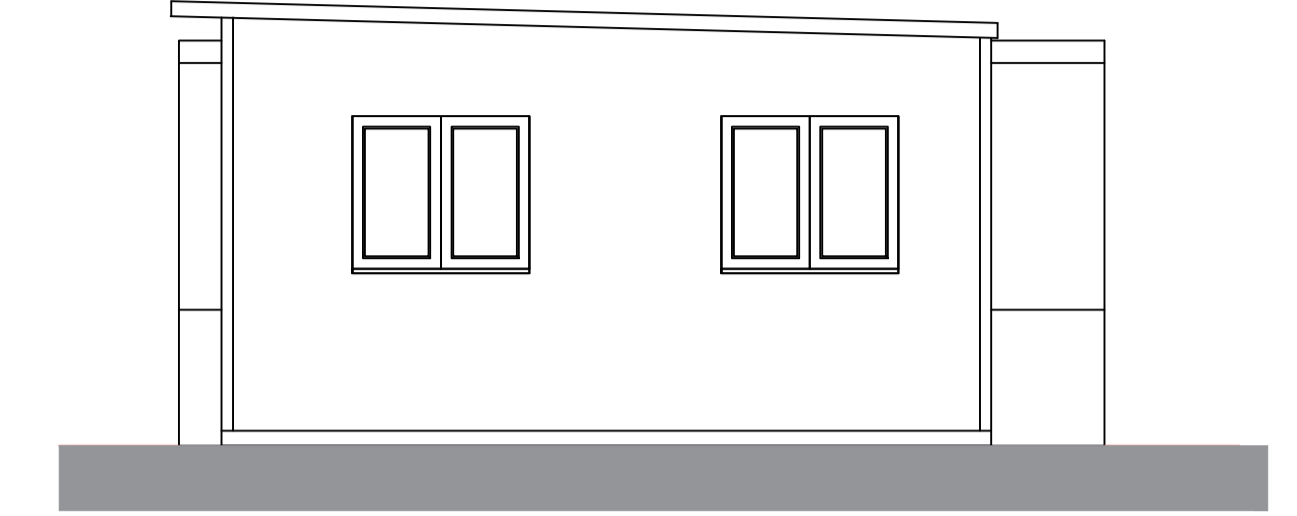

EXISTING ELEVATIONS

FRONT AA (North East)

SIDE BB (North West)

SIDE BB (South East)

REAR CC (South West)

scale bar

Existing floor plans and elevations
 Aldermoor Farm, Heckfield, Hook, RG27 0LB
 detached office units
 Scales 1:50
 Date: August 2023
 Drawing Number: GP/01/23 Rev
 Imageon Designs Ltd
 La Cannerie, Morainville Jouveaux, Normandie, France, 27260
 Tel: 0033 232412899 email: imageondesigns@live.co.uk