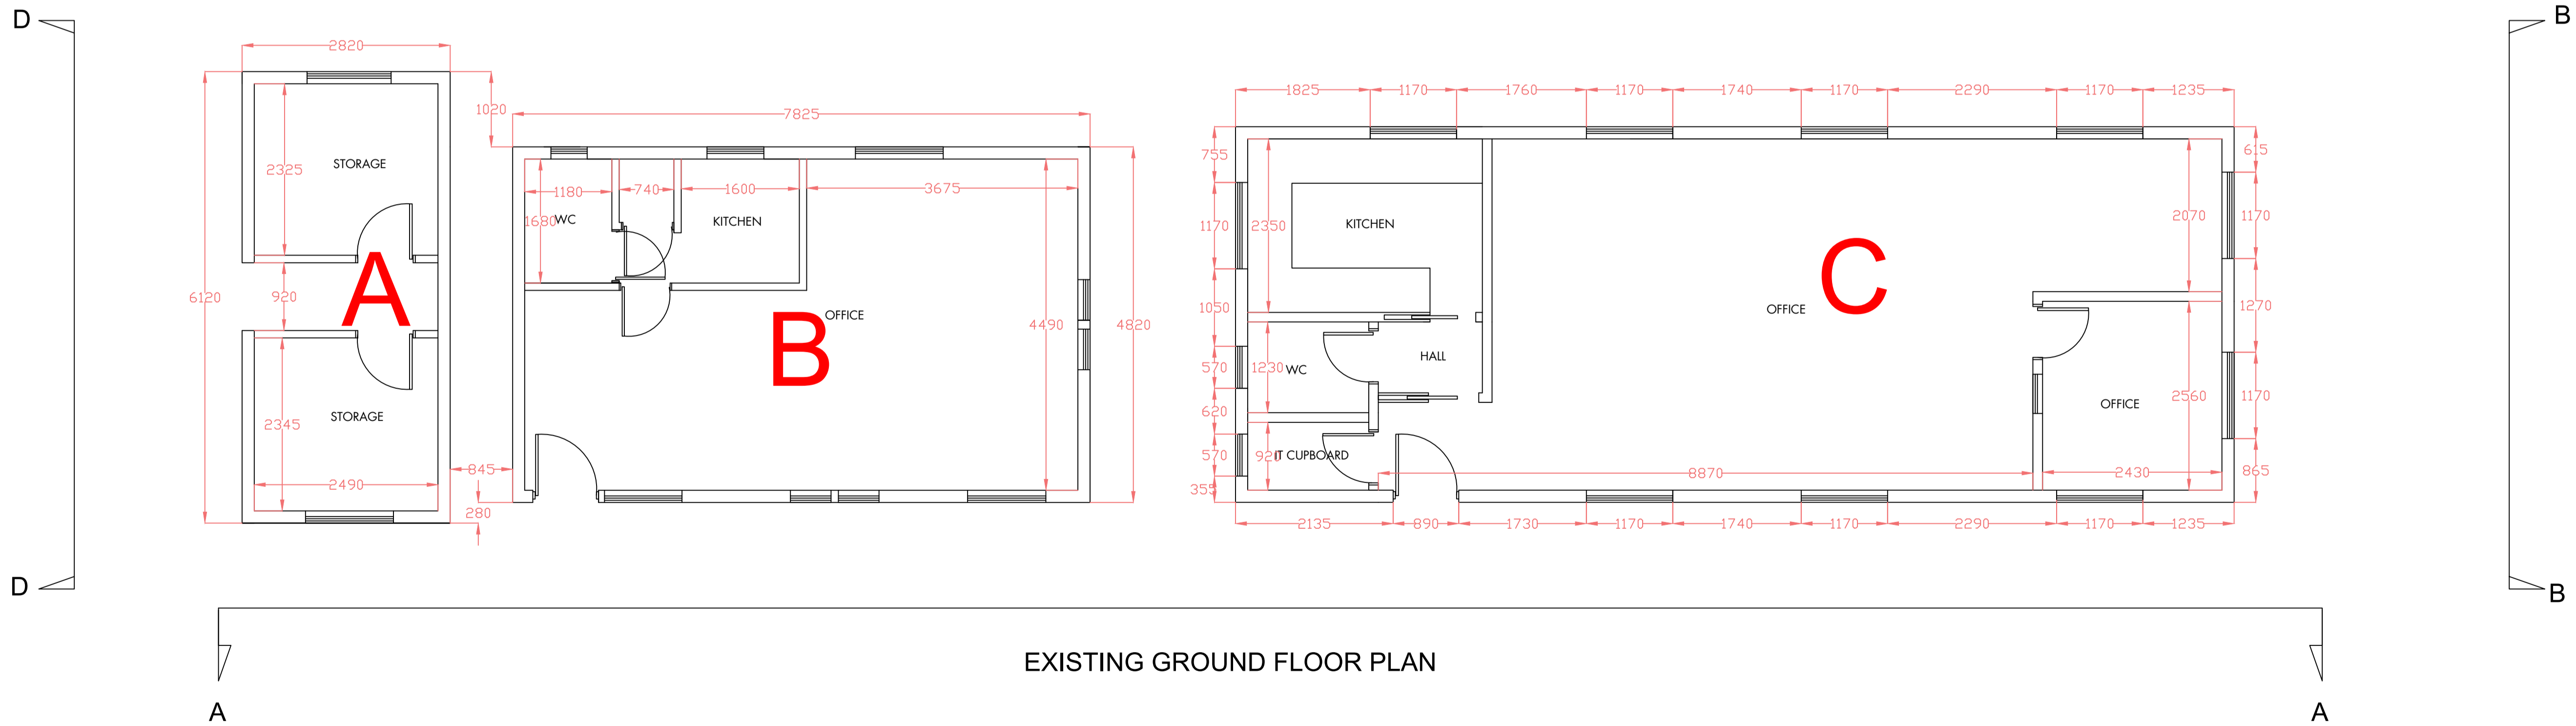

EXISTING ELEVATIONS

FRONT AA (North East)

SIDE BB (North West)

SIDE BB (South East)

REAR CC (South West)

scale bar

Existing floor plans and elevations
 Aldermoor Farm, Heckfield, Hook, RG27 0LB
 detached office units
 Scales 1:50
 Date: August 2023
 Drawing Number: GP/01/23 Rev
 Imageon Designs Ltd
 La Cannerie, Morainville Jouveaux, Normandie, France, 27260
 Tel: 0033 232412899 email: imageondesigns@live.co.uk