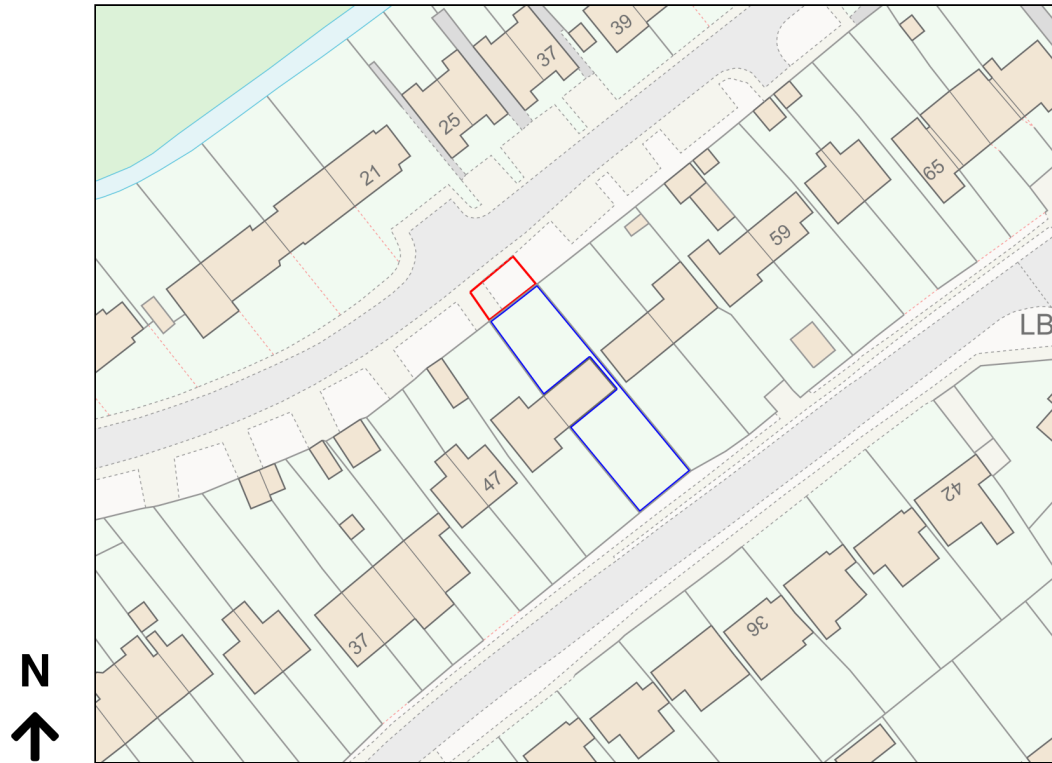

Location Plan

Site Address: 51, Jacksons Lane, Great Chesterford, CB10 1PT

Date Produced: 18-Oct-2023

Scale: 1:1250 @A4

Planning Portal Reference: PP-12539062v1