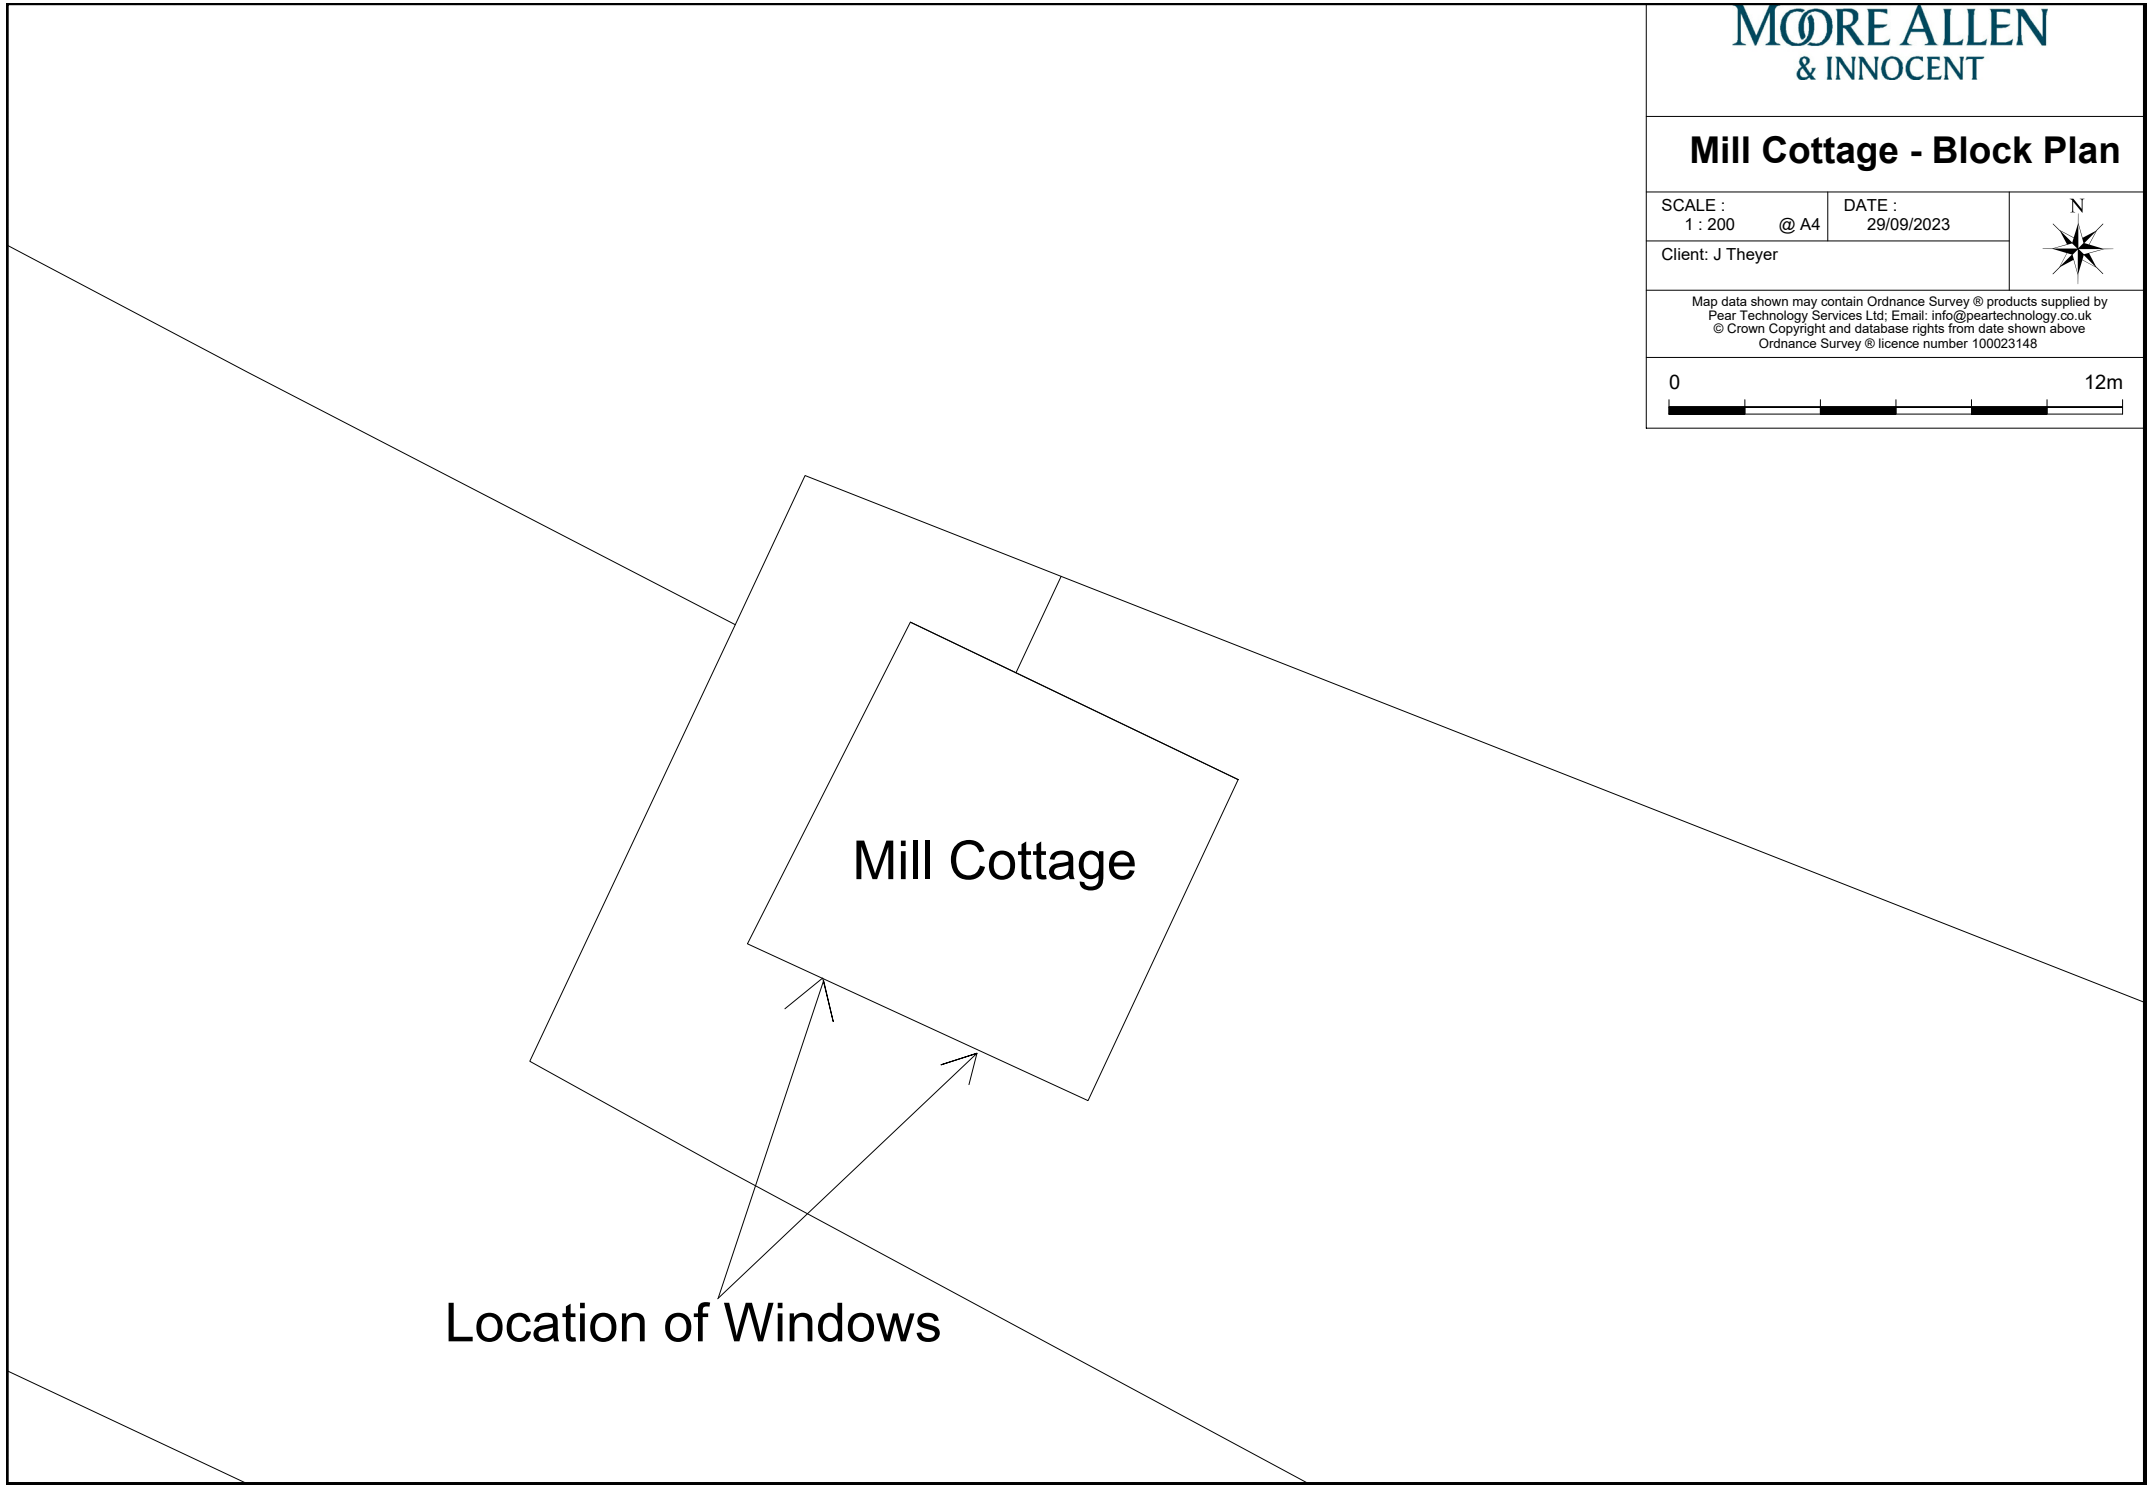

**Mill Cottage - Block Plan**

SCALE :  
1 : 200 @ A4

DATE :  
29/09/2023

Client: J Theyer

Map data shown may contain Ordnance Survey © products supplied by  
Pear Technology Services Ltd; Email: info@peartechology.co.uk  
© Crown Copyright and database rights from date shown above  
Ordnance Survey © licence number 100023148

**Mill Cottage**

**Location of Windows**