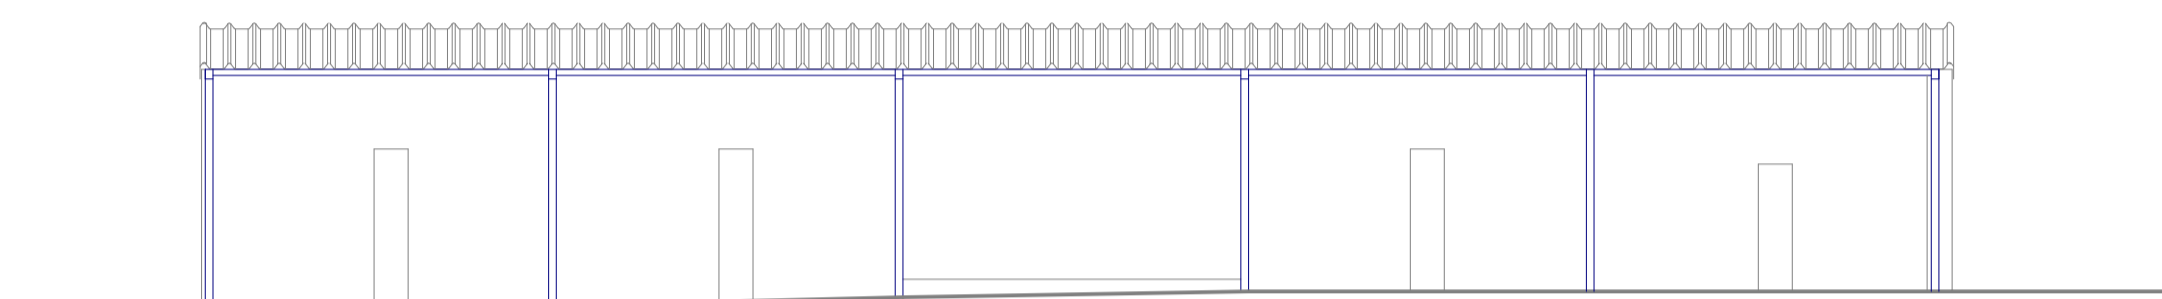

WEST ELEVATION

SOUTH ELEVATION

EAST ELEVATION

VIEW FROM THE SOUTH WEST

NORTH ELEVATION

SECTION A

Revision A ... Existing FW drainage shown ... 16 Oct 2023

Curtis Cryer : Architects

date August 2023	scale 1/100 @ A1	No. 2094/001.A
-------------------------	-------------------------	-----------------------

drawn by David Cryer