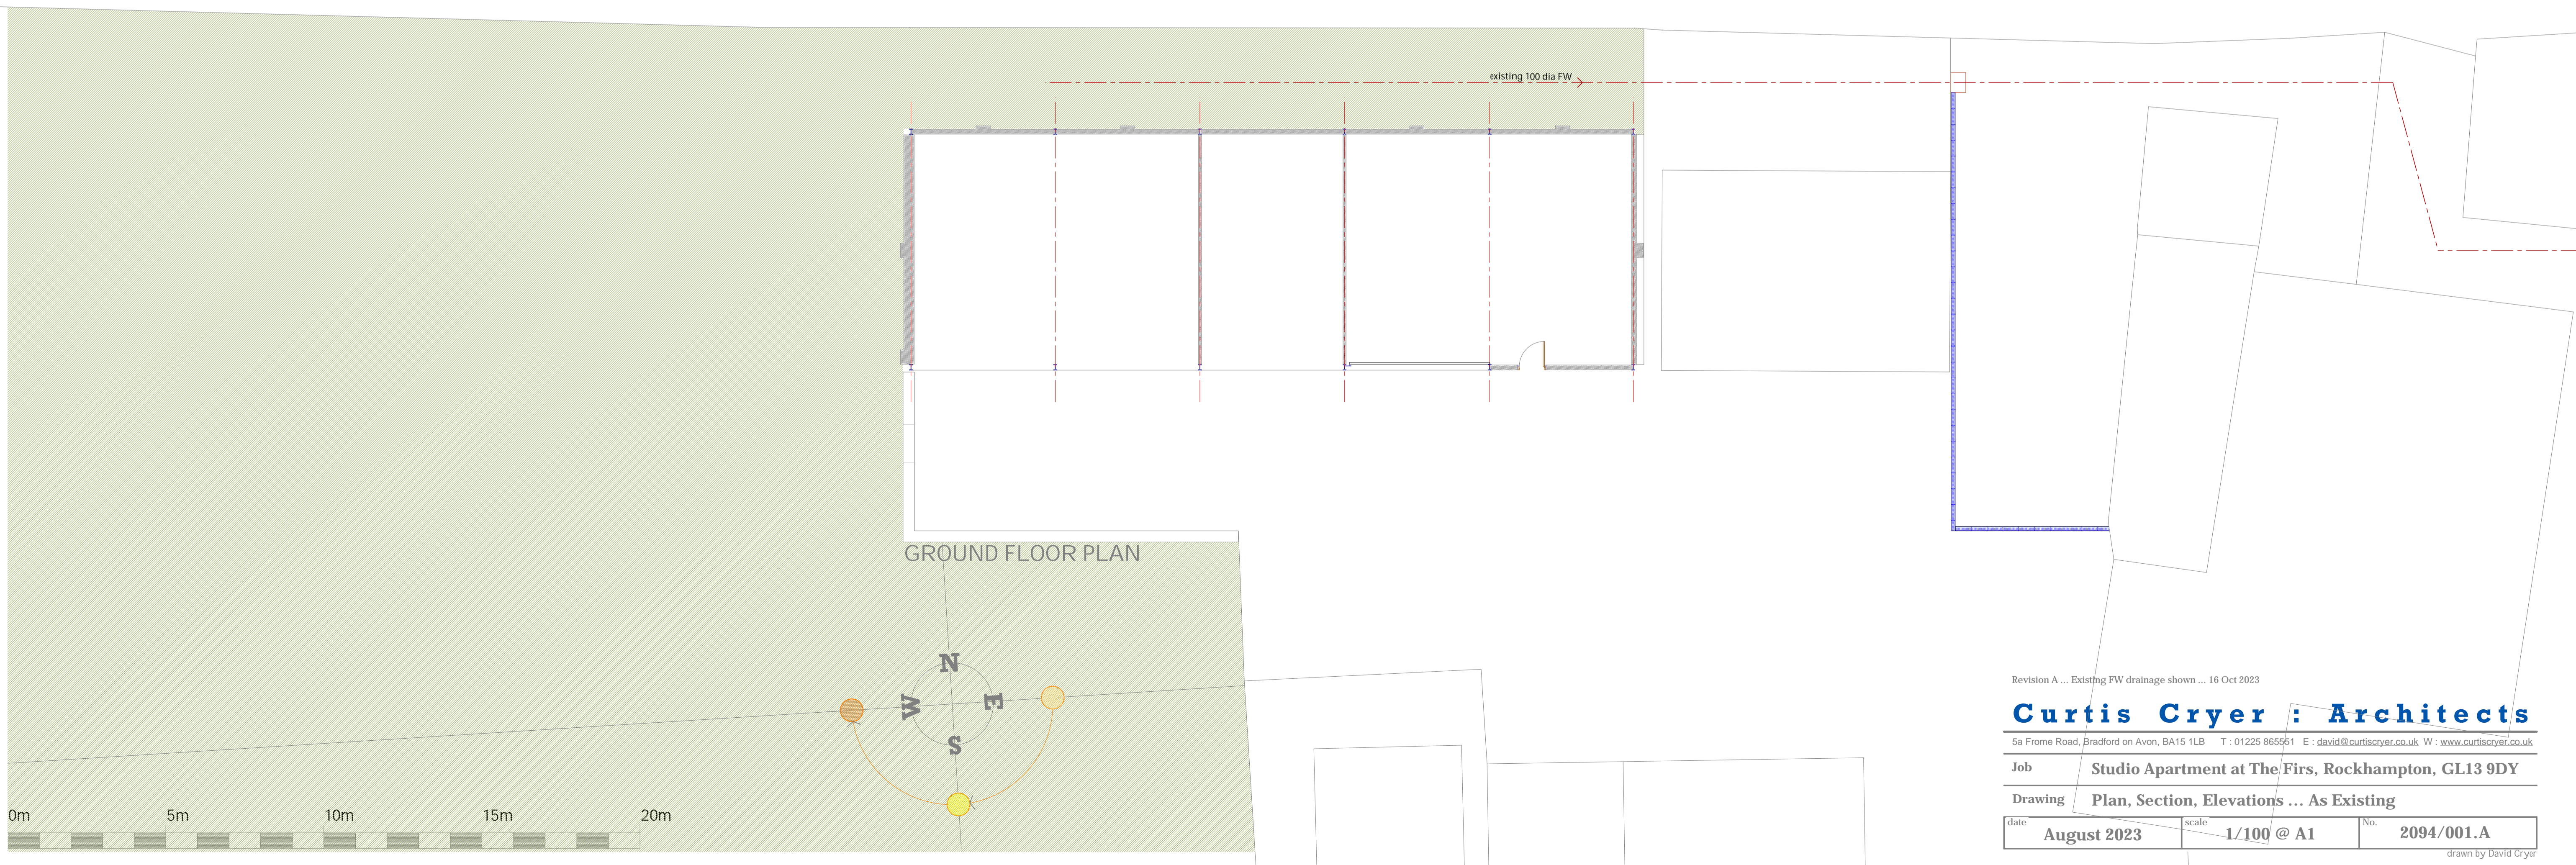

WEST ELEVATION

SOUTH ELEVATION

EAST ELEVATION

VIEW FROM THE SOUTH WEST

NORTH ELEVATION

SECTION A

Revision A ... Existing FW drainage shown ... 16 Oct 2023

Curtis Cryer : Architects

date August 2023	scale 1/100 @ A1	No. 2094/001.A
-------------------------	-------------------------	-----------------------

drawn by David Cryer