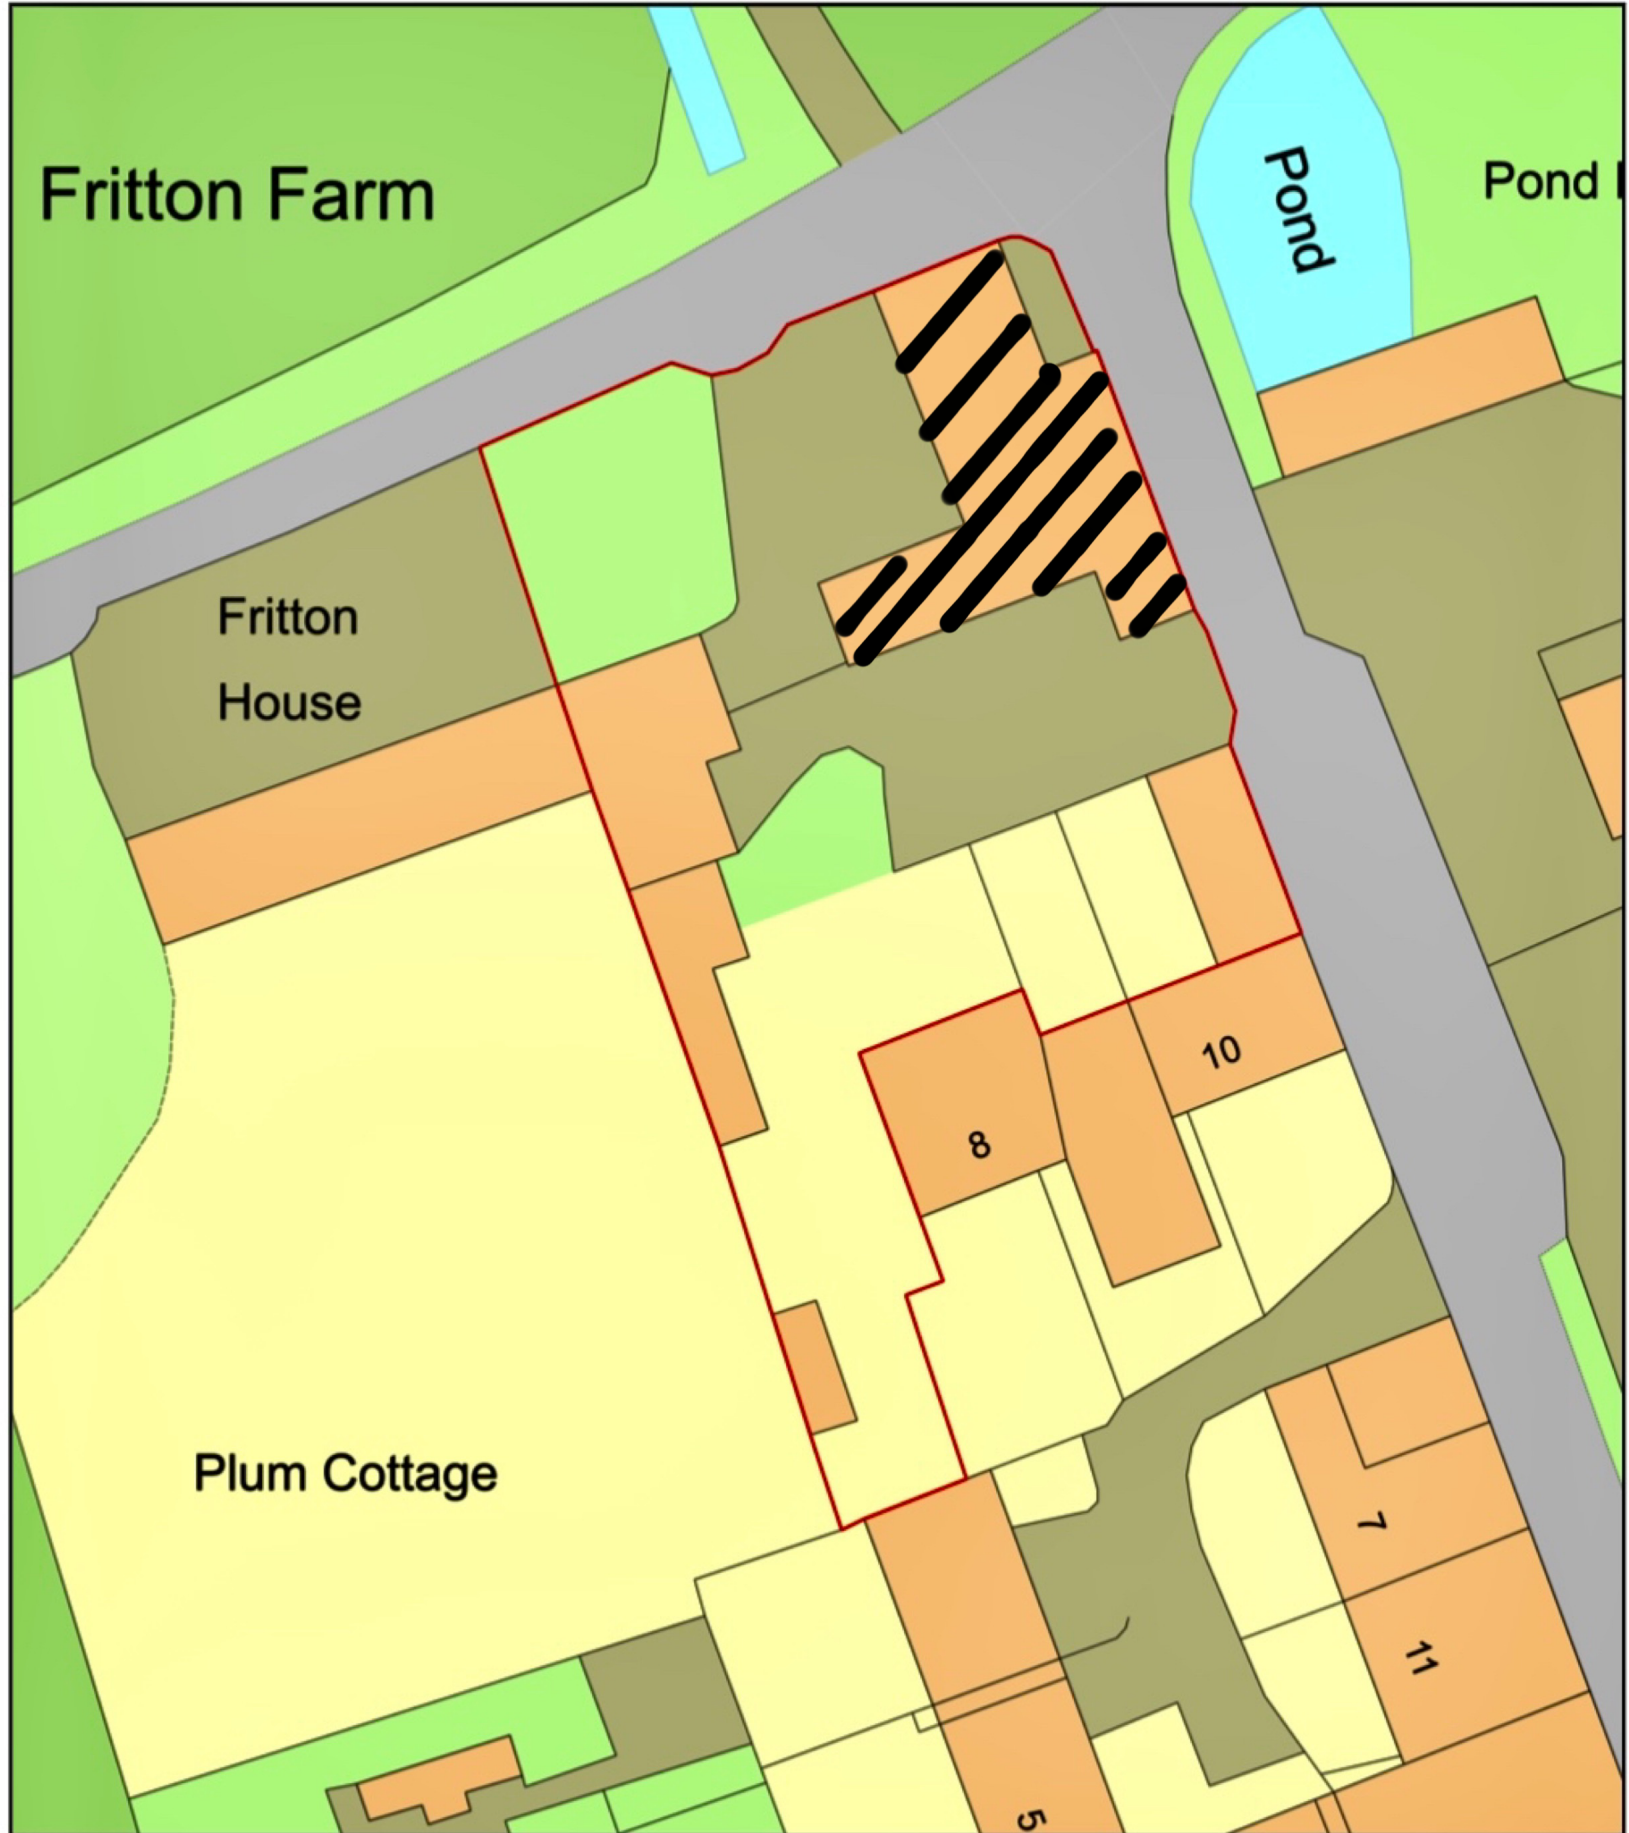

Site Plan

Plan Produced for: Emily Adcock

Date Produced: 14 Jan 2022

Plan Reference Number: TQRQM22014105516338

Scale: 1:500 @ A4