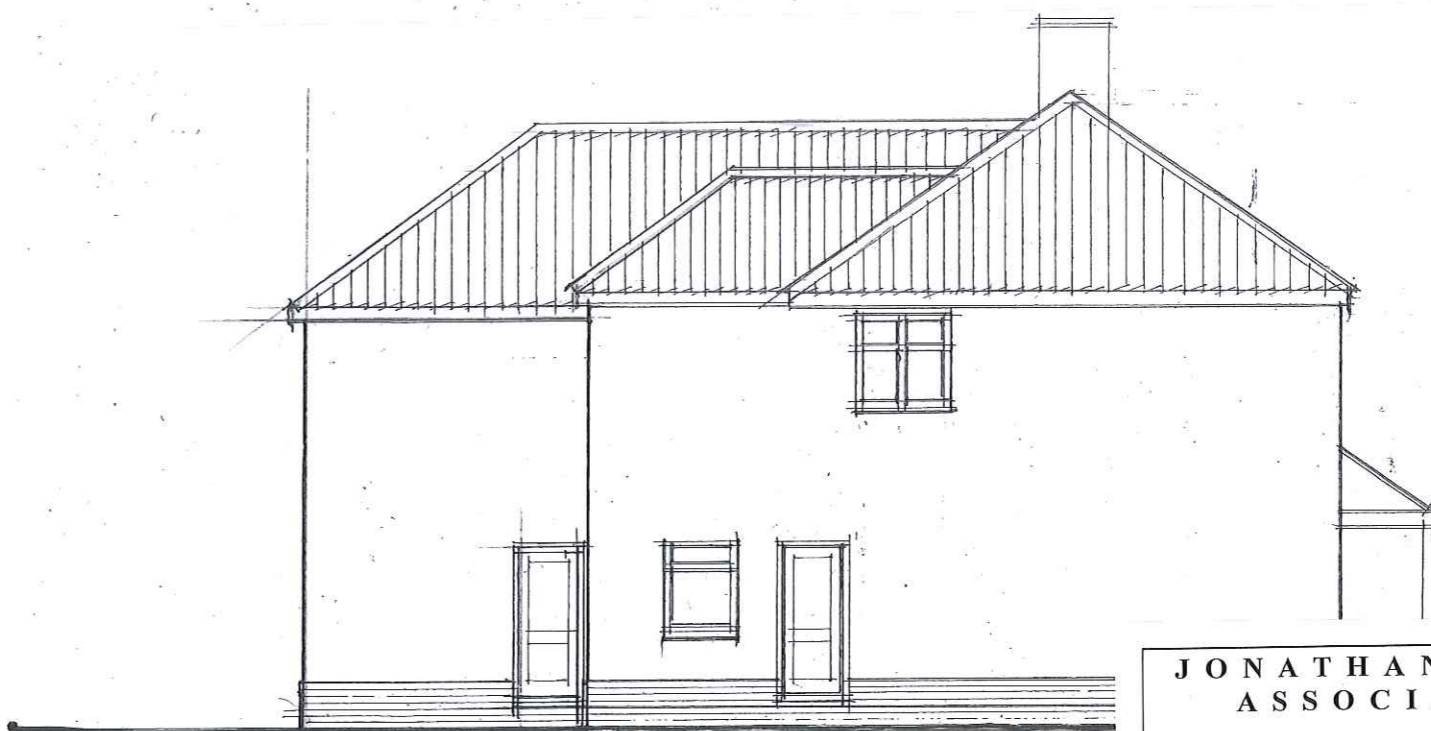

PROPOSED FRONT ELEVATION

SIDE ELEVATION PROPOSED

REAR ELEVATION PROPOSED

SIDE ELEVATION PROPOSED

JONATHAN HALL ASSOCIATES

Interior and Architectural Designers

51 Cromer Road, Norwich, Norfolk, NR6 6LX
 Telephone (01603) 488643
 email: info@jonathanhalldesigns.co.uk

Client:
 Mr. Xhevahir Kolic

Project Title:
 127-129 Reepham Road, Norwich NR6 5LY – proposed extension and alterations

Drawing Title:
 Front, rear and side elevations proposed

Scale: 1:100 @ A3 Drawn by: JH

Date: 14.06.2023 Checked by:

Drawing Number: 1189-09