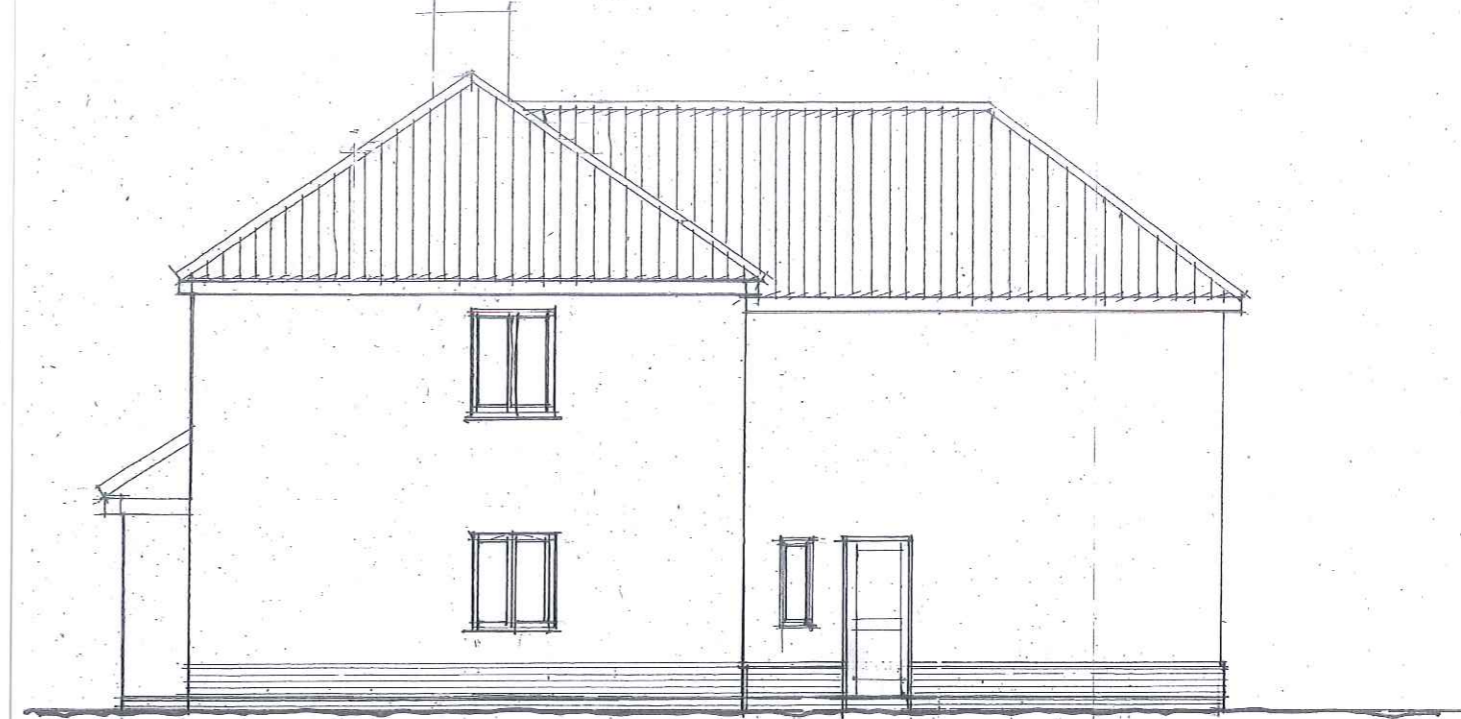

PROPOSED FRONT ELEVATION

SIDE ELEVATION PROPOSED

REAR ELEVATION PROPOSED

SIDE ELEVATION PROPOSED

JONATHAN HALL ASSOCIATES

Interior and Architectural Designers

51 Cromer Road, Norwich, Norfolk, NR6 6LX
 Telephone (01603) 488643
 email: info@jonathanhalldesigns.co.uk

Client:
 Mr. Xhevahir Kolic

Project Title:
 127-129 Reepham Road, Norwich NR6 5LY – proposed extension and alterations

Drawing Title:
 Front, rear and side elevations proposed

Scale: 1:100 @ A3 Drawn by: JH

Date: 14.06.2023 Checked by:

Drawing Number: 1189-09