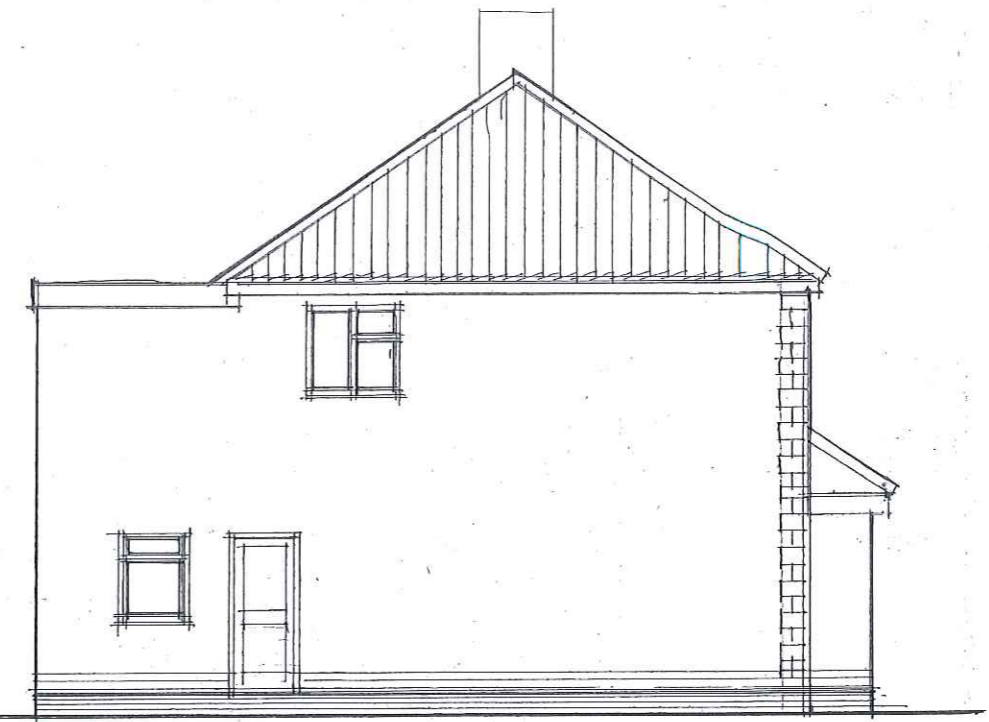

FRONT ELEVATION EXISTING

SIDE ELEVATION

REAR ELEVATION

SIDE ELEVATION EXISTING

**JONATHAN HALL ASSOCIATES**

*Interior and Architectural Designers*

51 Cromer Road, Norwich, Norfolk, NR6 6LX  
 Telephone (01603) 488643  
 email: info@jonathanhalldesigns.co.uk

Client:  
 Mr. Xhevahir Kolici

Project Title:  
 127-129 Reepham Road, Norwich NR6 5LY – proposed extension and alterations

Drawing Title:  
 Front, rear and side elevations existing

Scale: 1:100 @ A3 Drawn by: JH

Date: 14.06.2023 Checked by:

Drawing Number: 1189-08