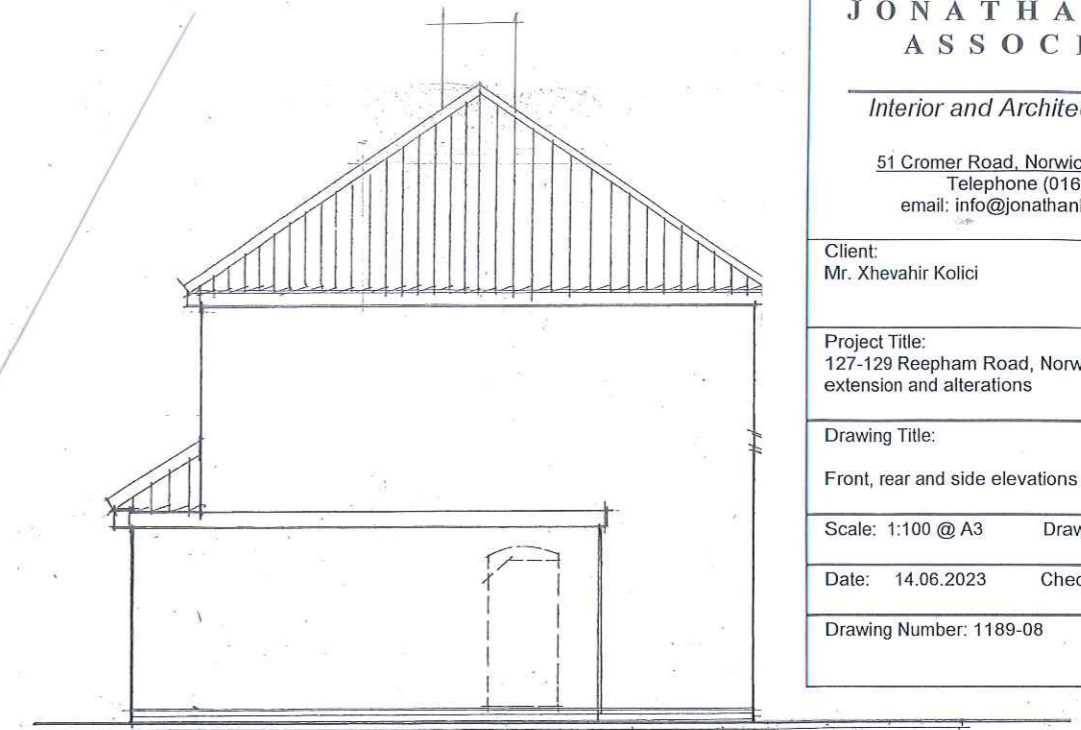

FRONT ELEVATION EXISTING

SIDE ELEVATION

REAR ELEVATION

SIDE ELEVATION EXISTING

**JONATHAN HALL ASSOCIATES**

*Interior and Architectural Designers*

51 Cromer Road, Norwich, Norfolk, NR6 6LX  
 Telephone (01603) 488643  
 email: info@jonathanhalldesigns.co.uk

Client:  
 Mr. Xhevahir Kolici

Project Title:  
 127-129 Reepham Road, Norwich NR6 5LY – proposed extension and alterations

Drawing Title:  
 Front, rear and side elevations existing

Scale: 1:100 @ A3 Drawn by: JH

Date: 14.06.2023 Checked by:

Drawing Number: 1189-08