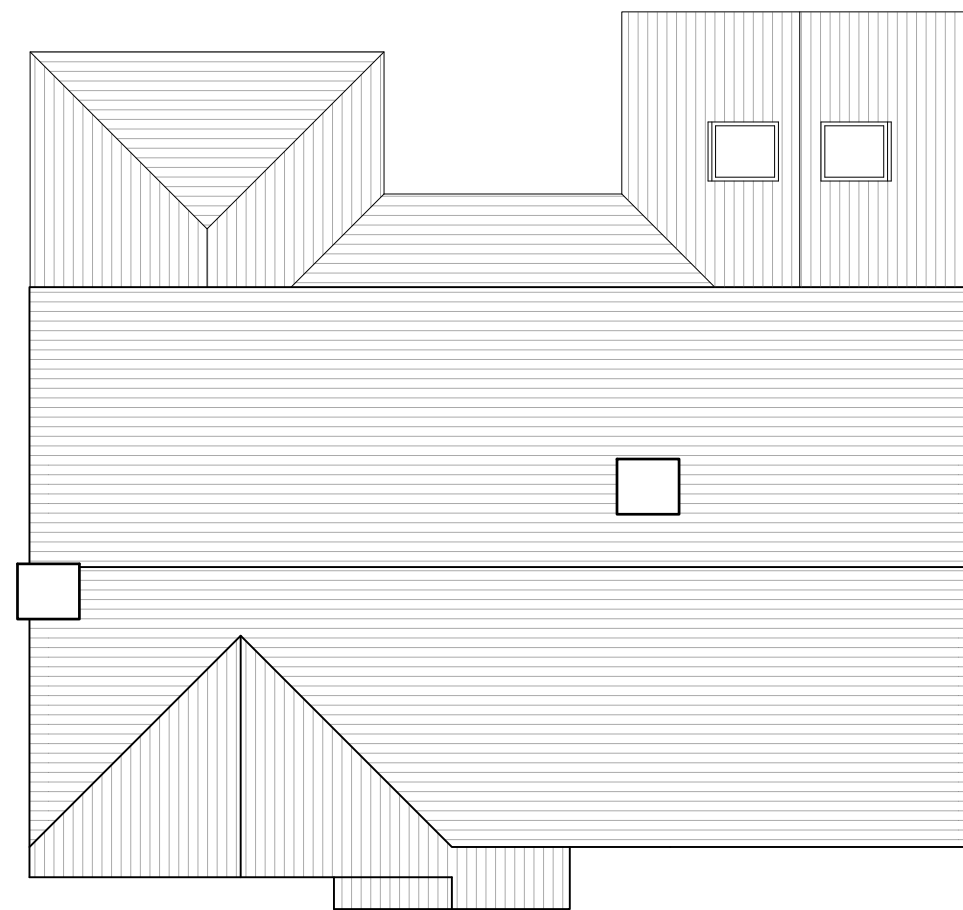

1 | FIRST FLOOR PLAN
 SCALE 1:100

2 | ROOF PLAN
 SCALE 1:100

Rev.	Description.	Initial.	Date.
------	--------------	----------	-------

31 Harrogate Road, Chapel Allerton, Leeds, LS7 3PD
www.mesharchitects.co.uk

Client
 Peter Womersley

Project
 12 Hollybush Green
 Collingham
 Leeds
 LS22 5BG

Drawing Title
 Floor Plans
 As Proposed

Scale @ size
 1:100@A3

Job No.	Dwg No.	Revision
542	(SK) 002	-

Date	Status	Drawn	Checked
June 2023	SKETCH	PJ	JB