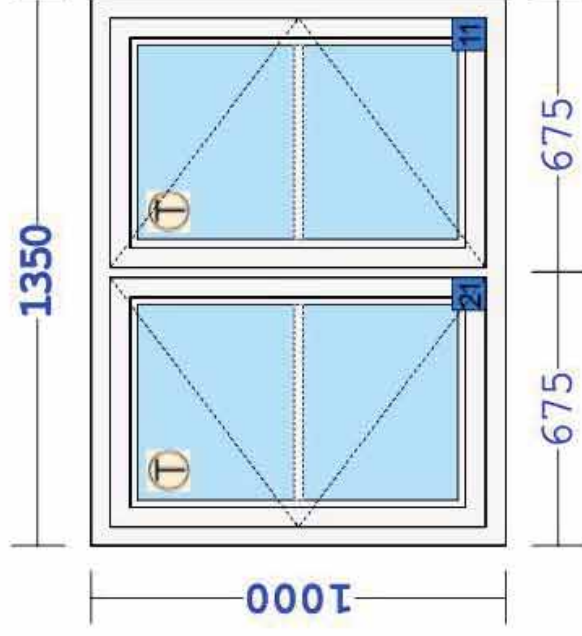

Plot 3 /W1

1350x1000mm

1 Lignum Casement Window

All images viewed from outside

Product not within PAS 24 scope

Timber - Red Grandis

4T Clear / 16 / 4T Clear PT+ Low E

Spacer - Black

Gas - Argon

Hinge - Side Hung

Coastal Opera Window espag handle
Satin Stainless Steel

22mm Bonded Ovolo Composite Astragal Bar with

18mm duplex grilles

Black Weatherseal

Head Drip Extension

Finish : White (RAL 9016)

Fitting Included