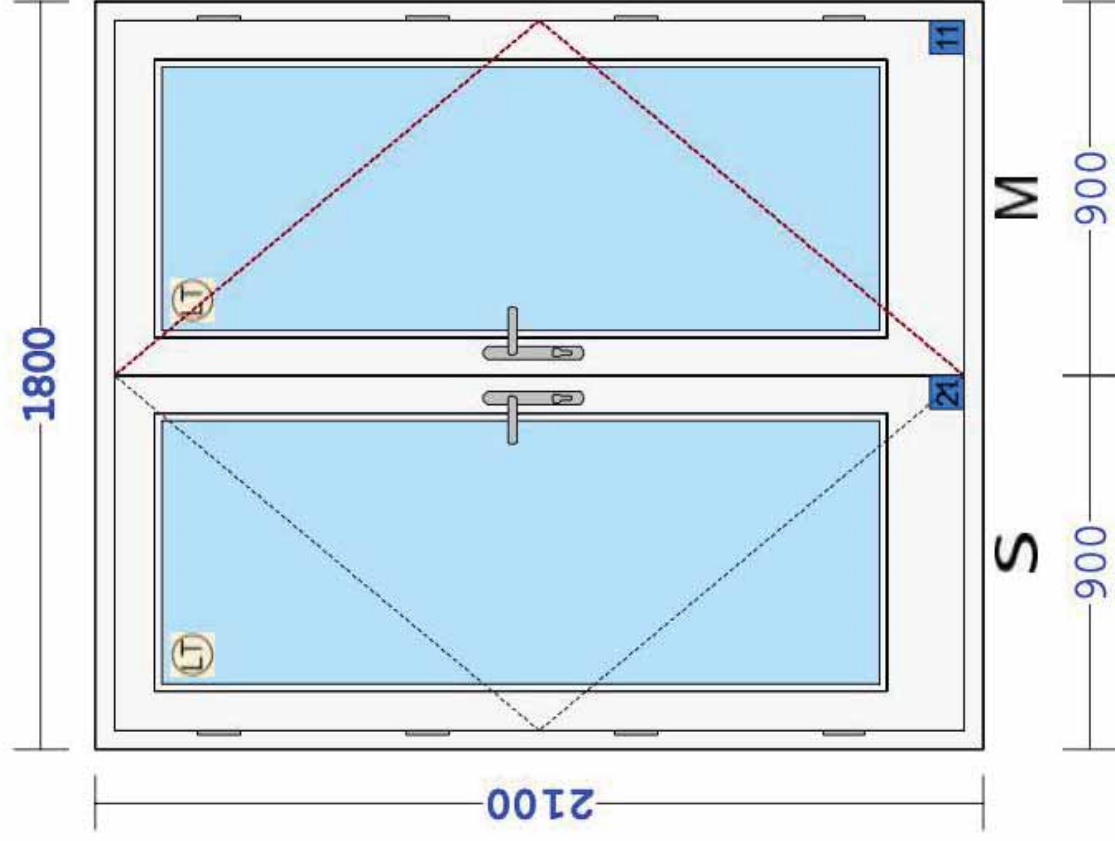

OUM5 RITB Black Thresh

Finish : White (RAL 9016)

Fitting Included

plot 3/6/D2

900x2100mm

2

Lignum Open In Single Door

All images viewed from outside