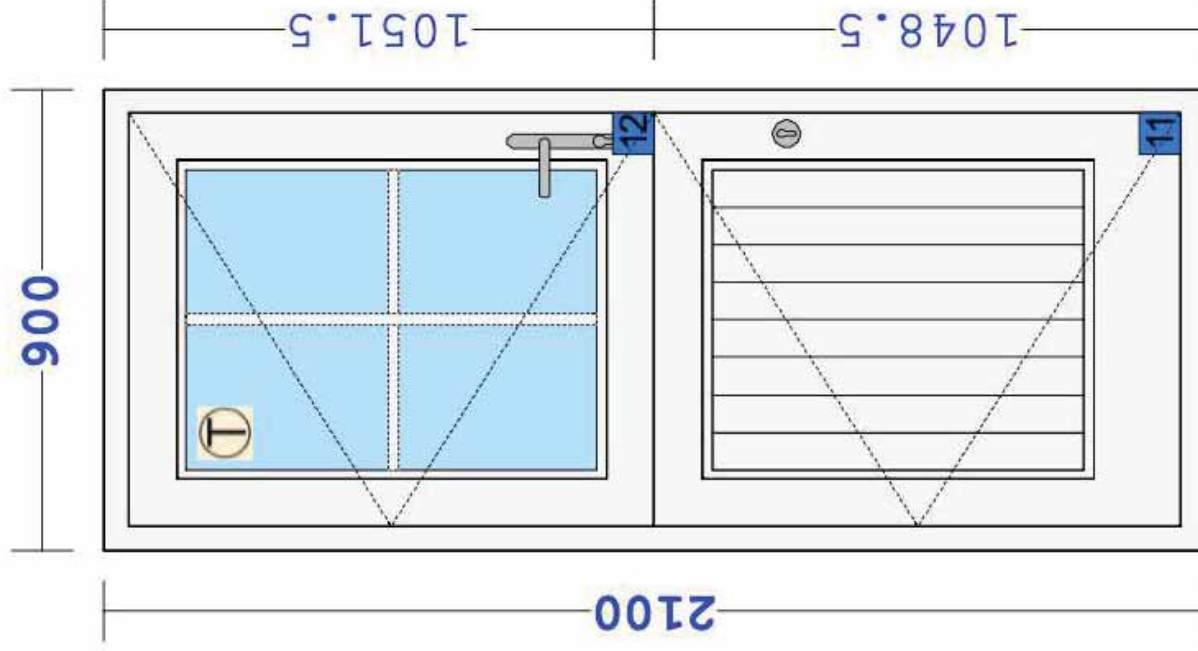

18mm duplex grilles

Black Weatherseal

MXS 15/68 RITB Black Thresh

Finish : White (RAL 9016)

Fitting Included

Plot 3/6/D3

900x2100mm

2 Lignum Open In Single Door