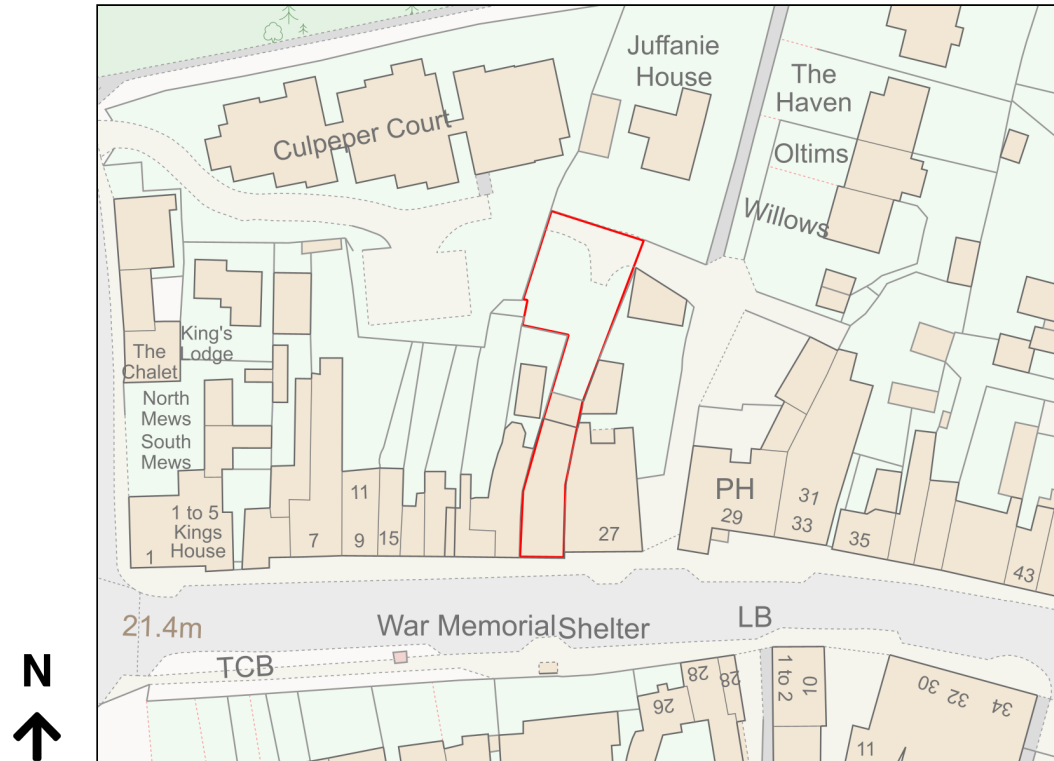

Location Plan

Site Address: Peppercorn, 25, High Street, Headcorn, TN27 9NH

Date Produced: 16-Oct-2023

Scale: 1:1250 @A4

Planning Portal Reference: PP-12456438v2