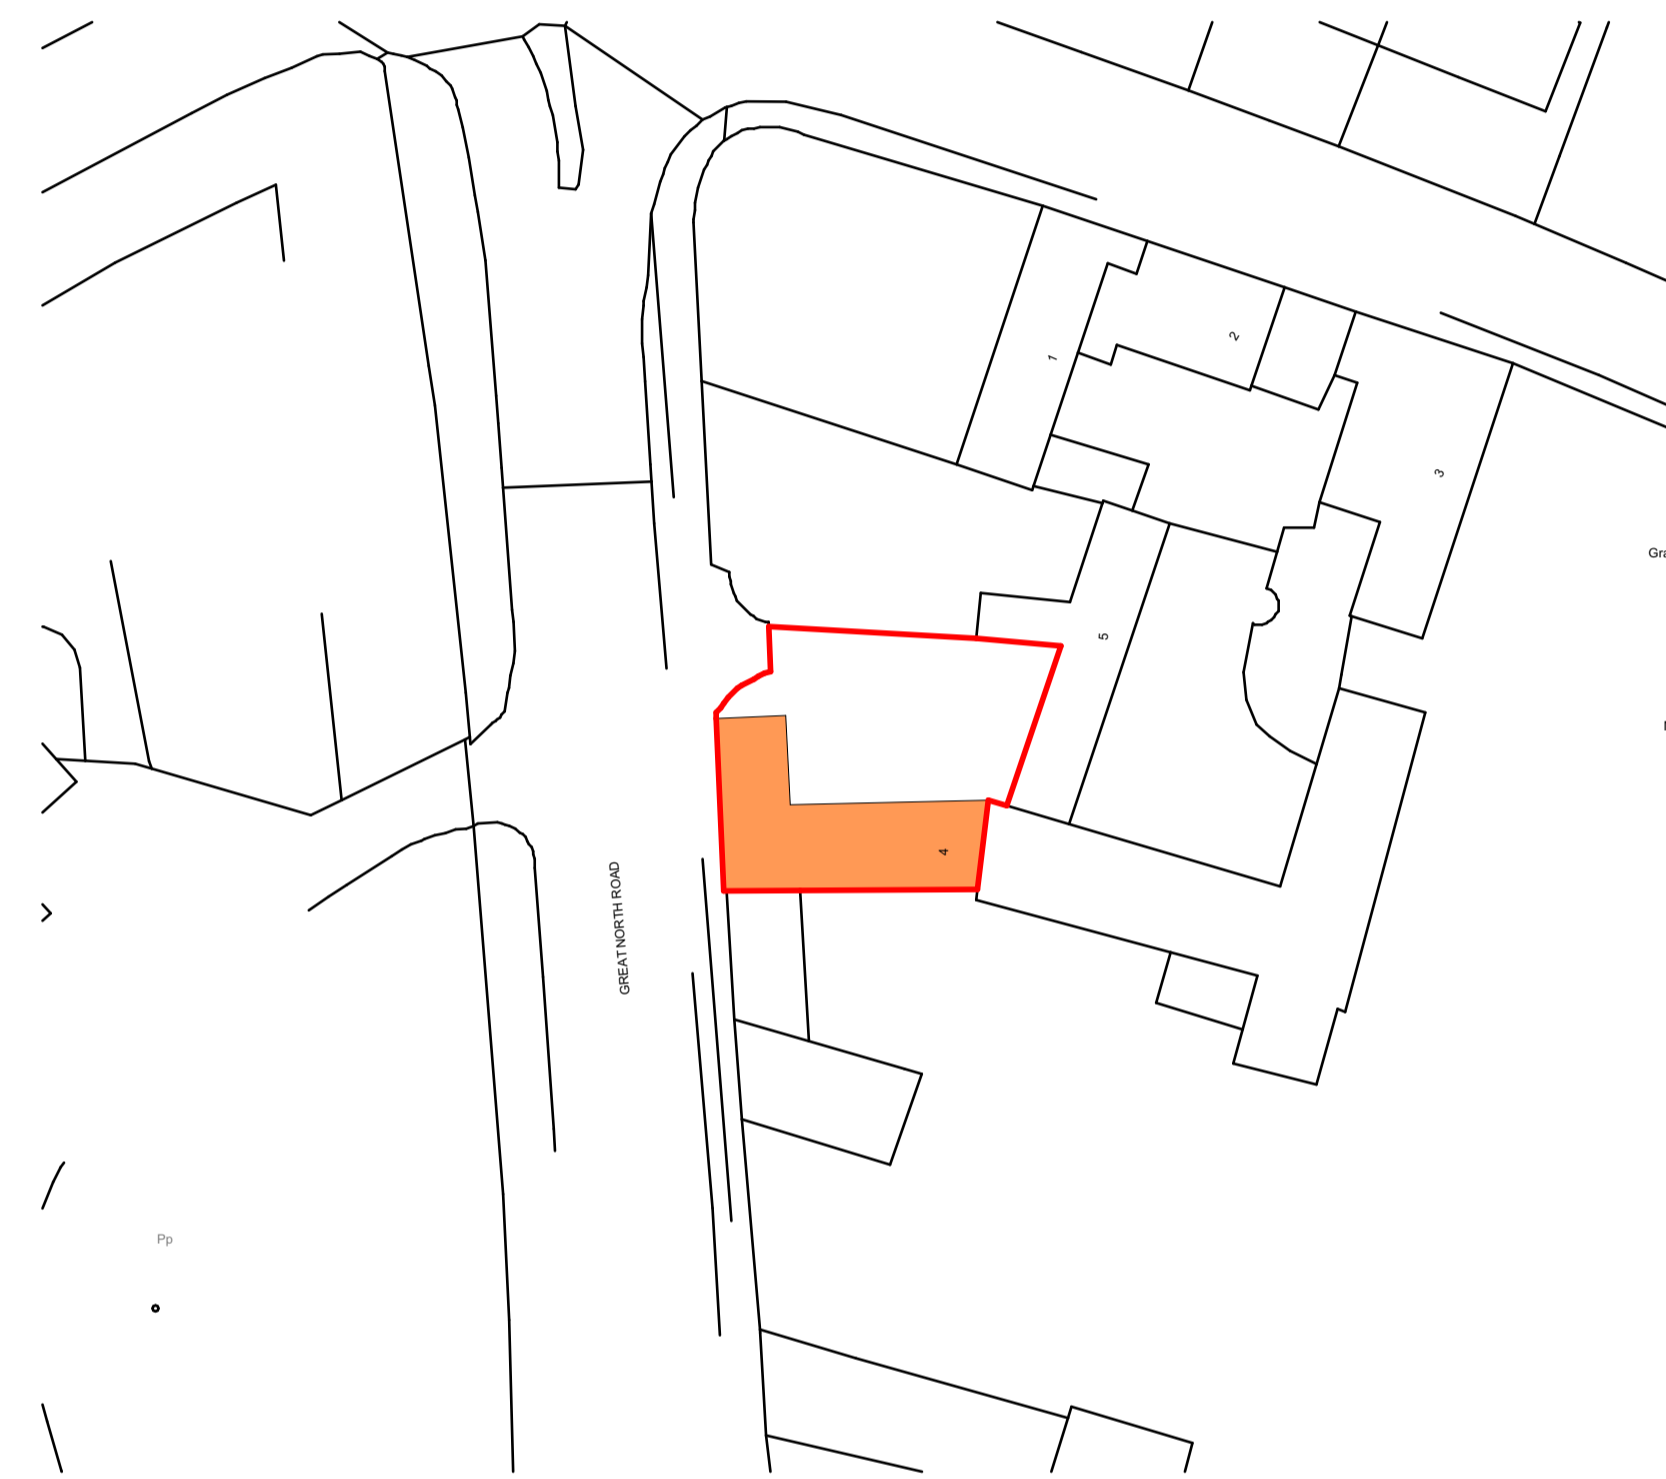

Site Location

1:1250

Proposed Site Layout

1:500

All Dims in millimeters unless otherwise stated.
Do not scale except for planning purposes.
If in doubt - Ask

This drawing is confidential and is the property of Keenan Project Designs Ltd.
© Copyright

DATE:
23/08/2023

DRAWING SHEET SIZE:
A1

DRAWN BY:
Val Pelovski

DRAWING NUMBER:
2164 D - 07

PROJECT LEAD:
Ivan Sapov

REVISION: D
08/09/2023
Val Pelovski