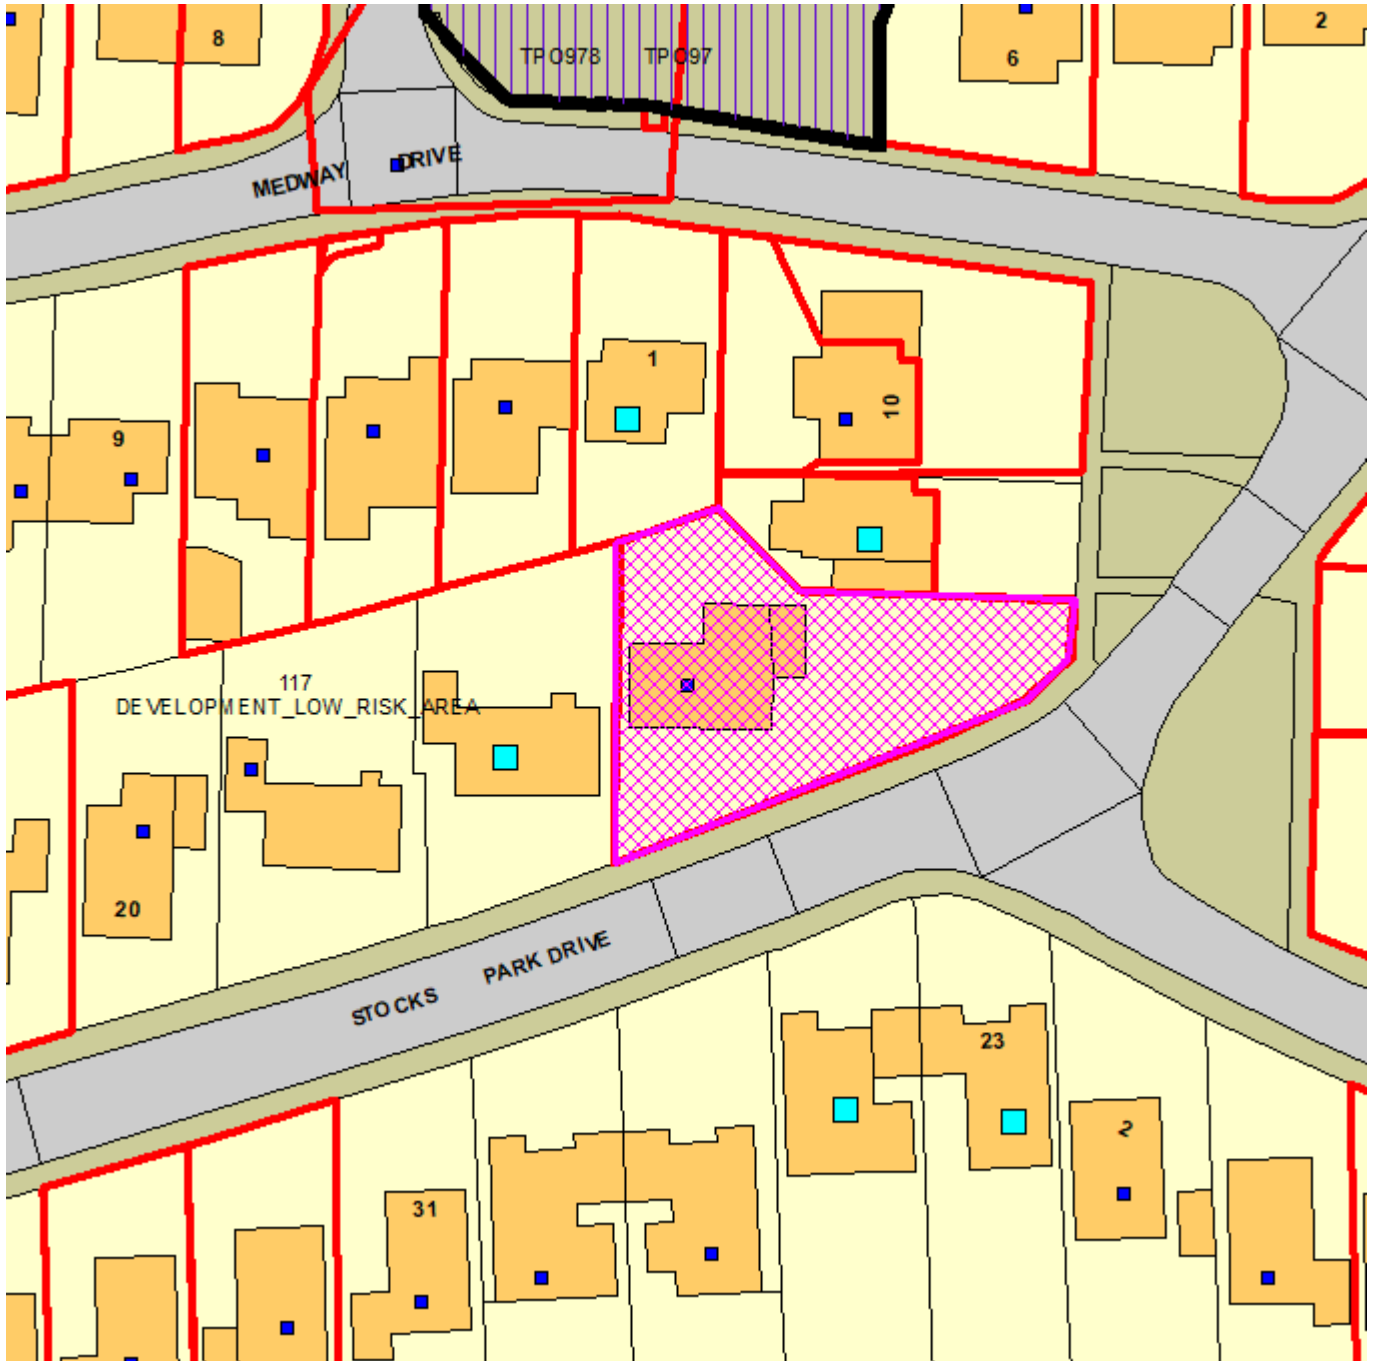

Bolton Council NEIGHBOUR CONSULTATION PLAN

14 Stocks Park Drive, Horwich, Bolton, BL6 6DD

Development & Regeneration Dept
Development Management Section

Town Hall, Bolton, Lancashire, BL1 1RU
Telephone (01204) 333 333

Bolton Council

EC.Aid Case No: **16986/23**

Reproduction from the Ordnance Survey Map with the permission of the Controller of H.M. Stationery Office. Crown Copyright and may lead to prosecution or civil proceedings.

Crown Copyright and database rights 2018. 0100019389

Scale 1:1250