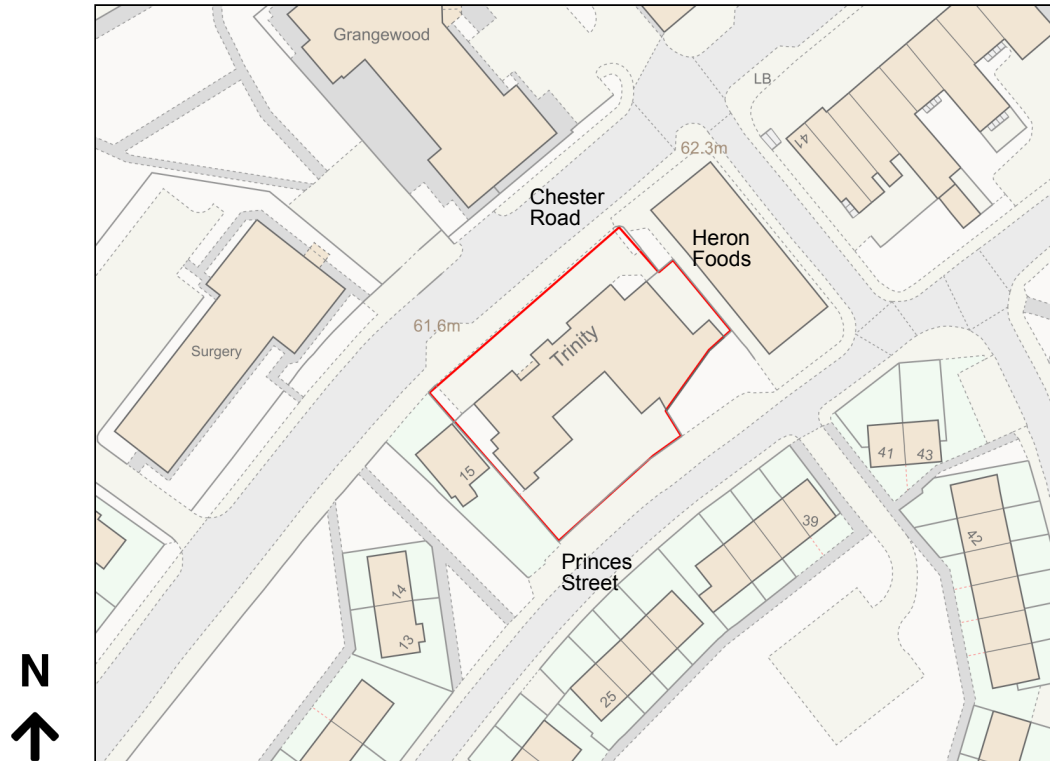

# Location Plan

Site Address: Trinity Methodist Church, Chester Road, Shiny Row, Houghton-le-spring, DH4 4RB

Date Produced: 17-Oct-2023

Scale: 1:1250 @A4

Planning Portal Reference: PP-12529865v1