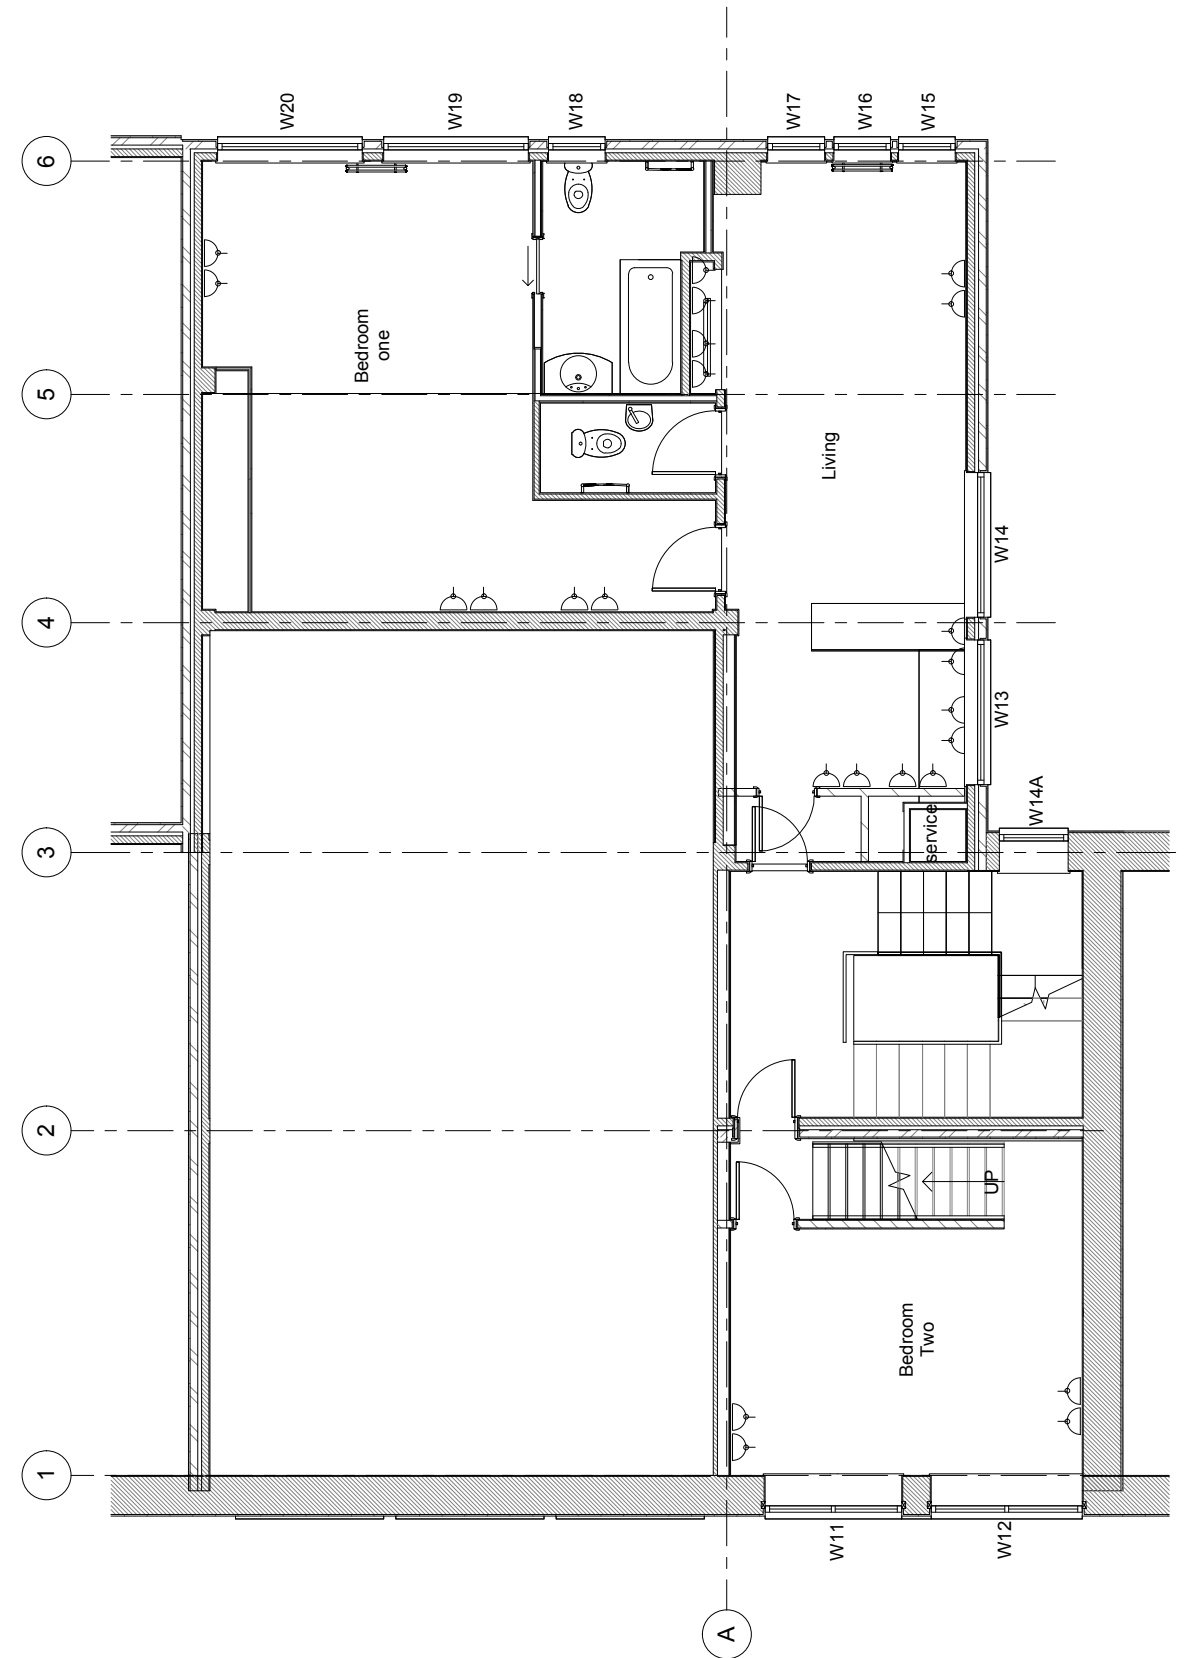

Ground Floor Plan

Mezzanine Floor Plan

Existing Ground & Mezzanine Floor Plans
1:100 @ A3

Flats internally have not been surveyed by Gemstock and there may be differences from the layouts shown

Date: June 2023

Drawn: AB

Scale: 1:100 @ A3

Checked By: AB

Drawing No. G313/EX02

Project: 160 Armada Way, Plymouth