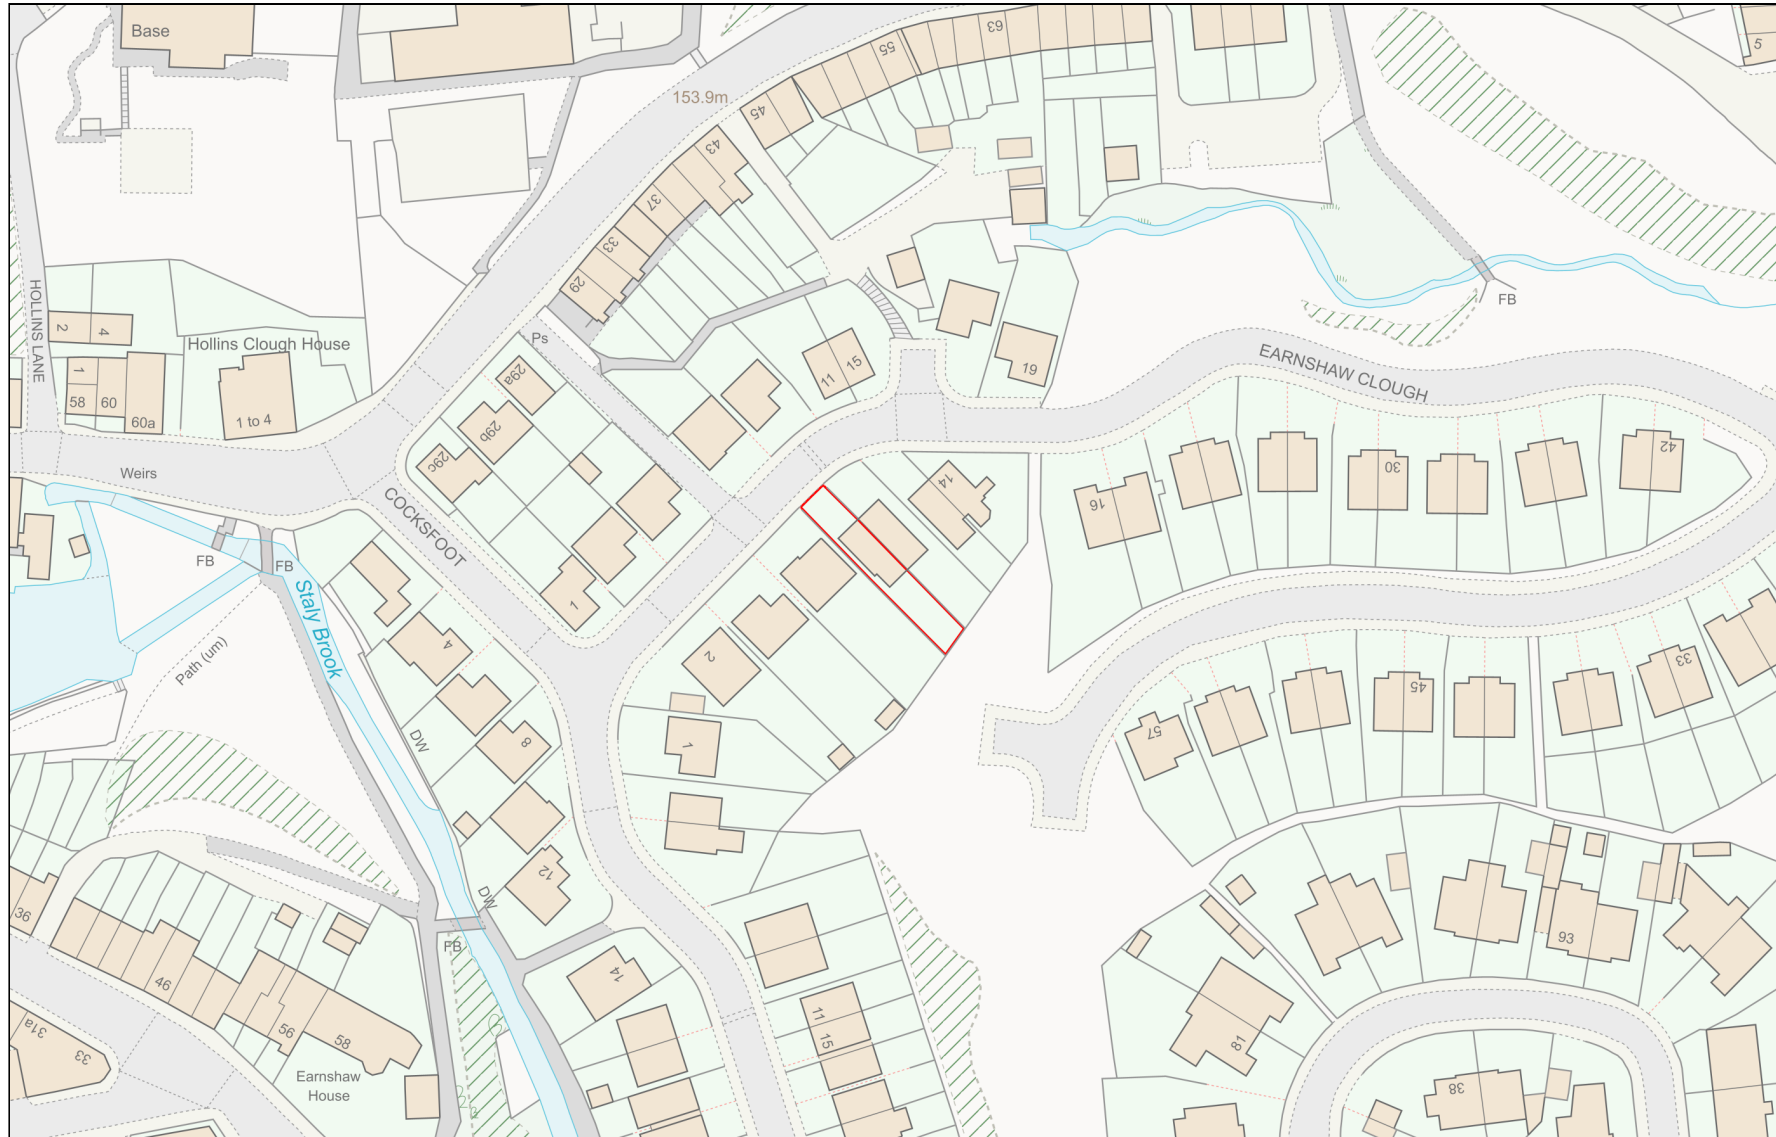

# Location Plan

Site Address: 8, Earnshaw Clough, Mossley, OL5 9JD

Date Produced: 20-Oct-2023

Scale: 1:1250 @A4

Planning Portal Reference: PP-12543158v1