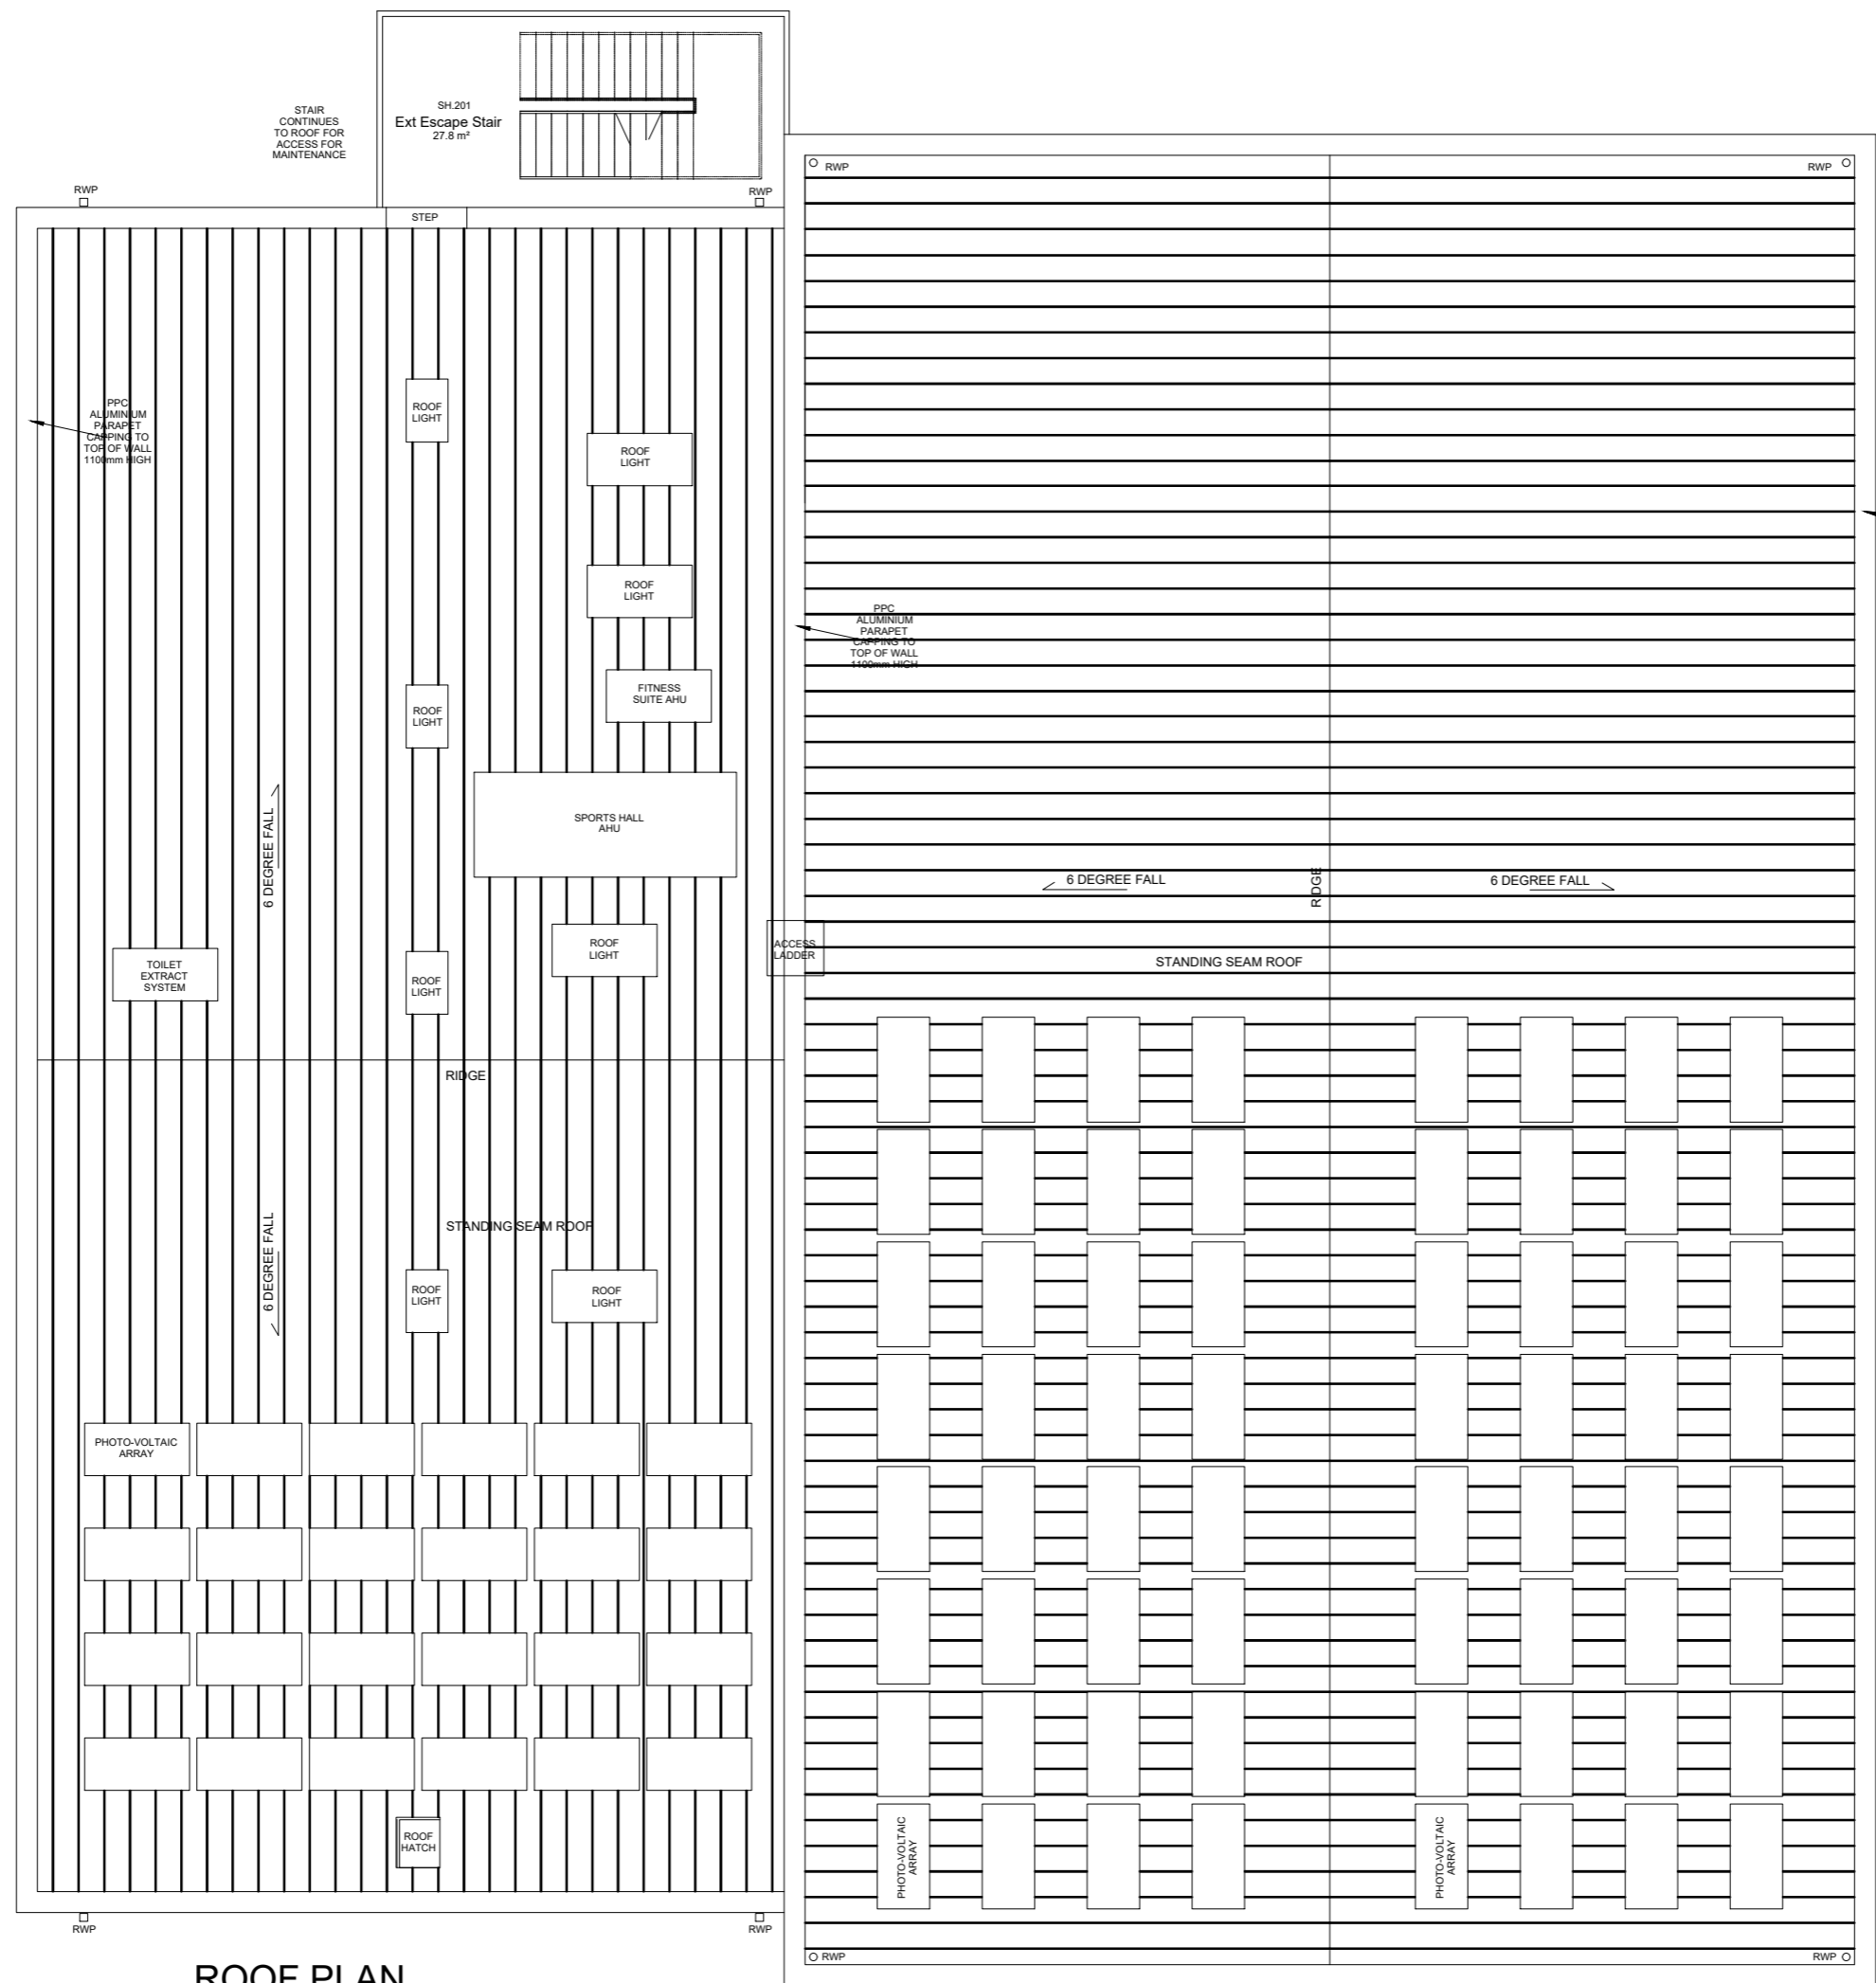

ROOF PLAN

<b>A</b>	AMENDED TO SHOW ROOF TOP PLANT & PHOTOVOLTAIC PANELS	JA	06/10/23/NA
Rev	Details	Alt.	Date/Chk
CLIENT	CENTRAL LEARNING PARTNERSHIP TRUST	SCALE	1:100
		SIZE	A2
		DRAWN BY	JA
		CHECKED BY	NA
PROJECT	MOSELEY PARK SCHOOL REPLACEMENT SPORTS CENTRE	PROJECT NUMBER	22-004
		DATE	Sept23
		DRAWING NUMBER	013
		REVISION	A
		STATUS	PLANNING

PROPOSED ROOF PLAN