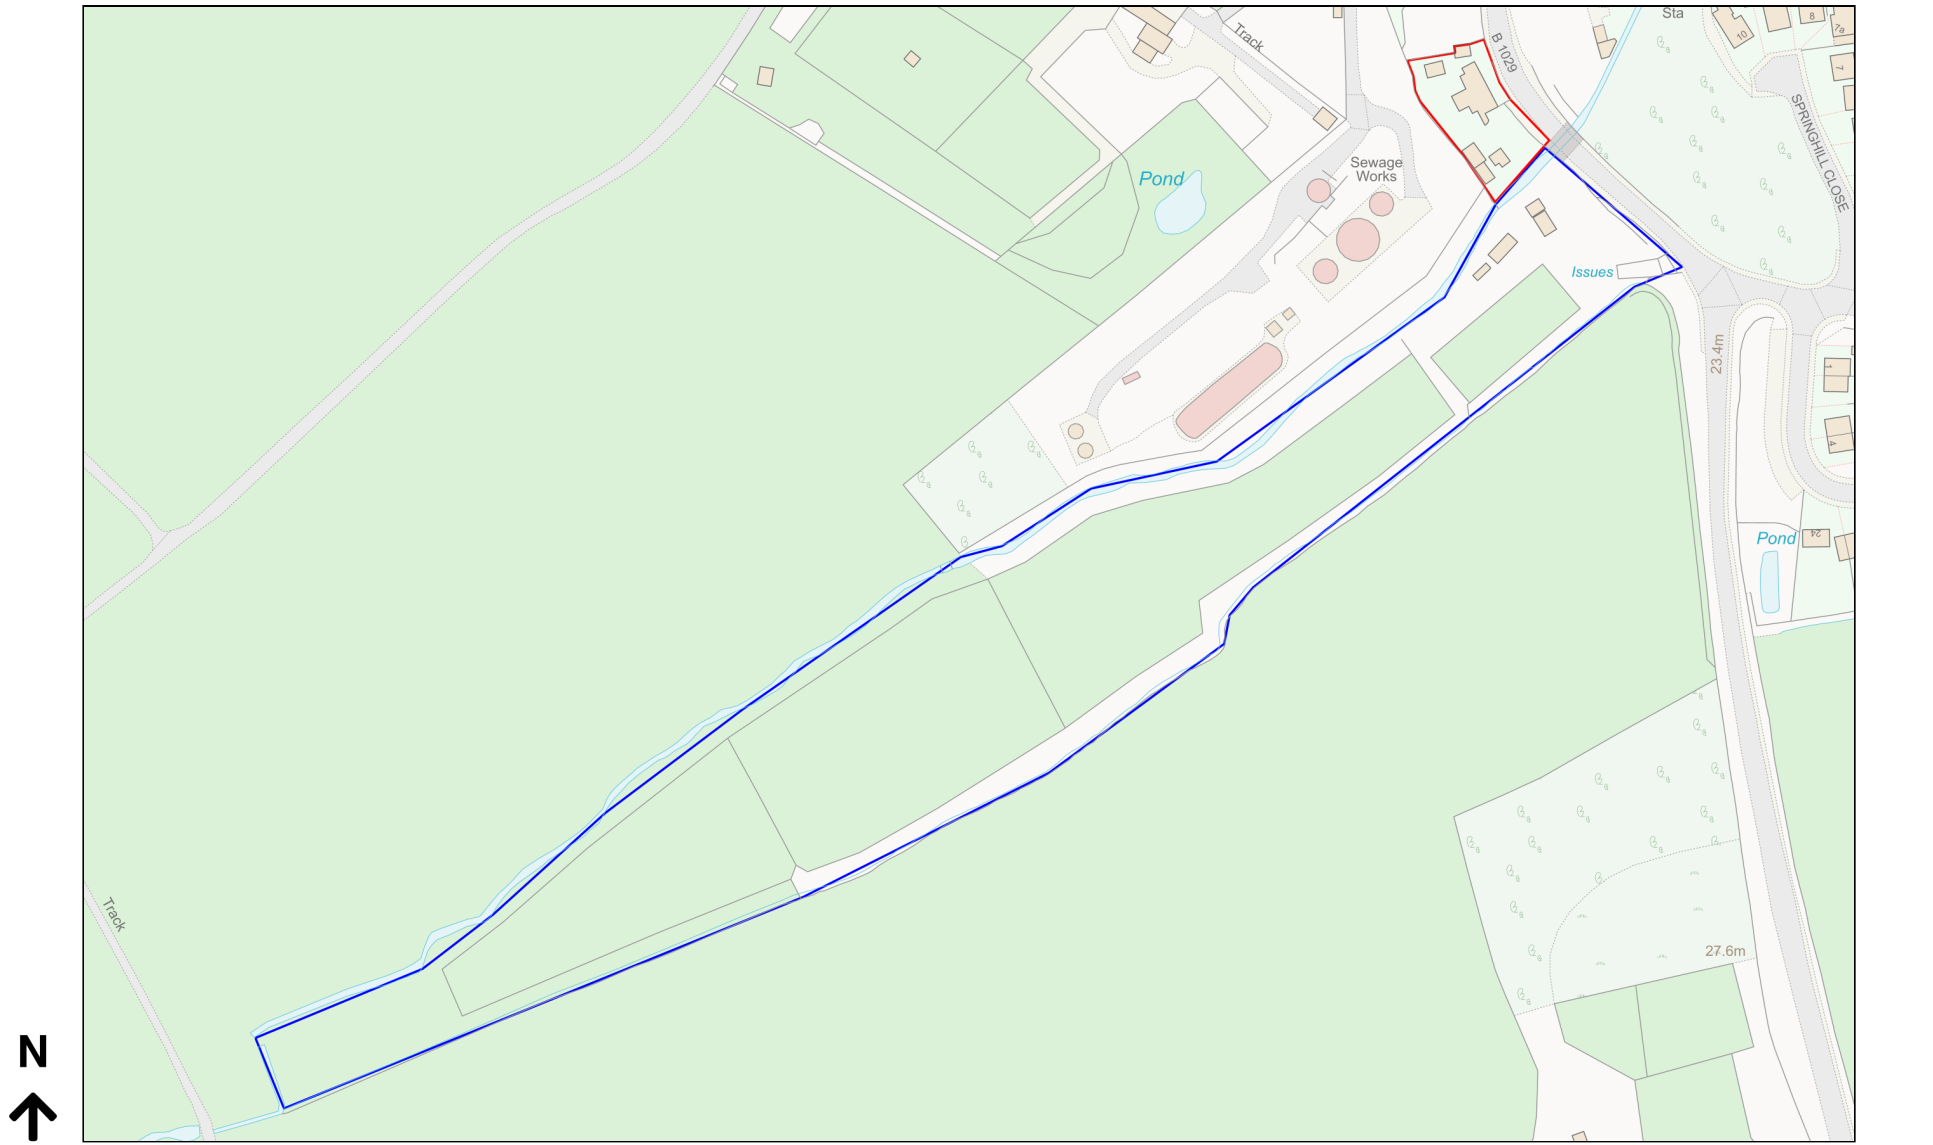

Location Plan

Site Address: Spread Eagle, Brook Street, Great Bromley, CO7 7HX

Date Produced: 09-Oct-2023

Scale: 1:2500 @A4

Planning Portal Reference: PP-12516602v1